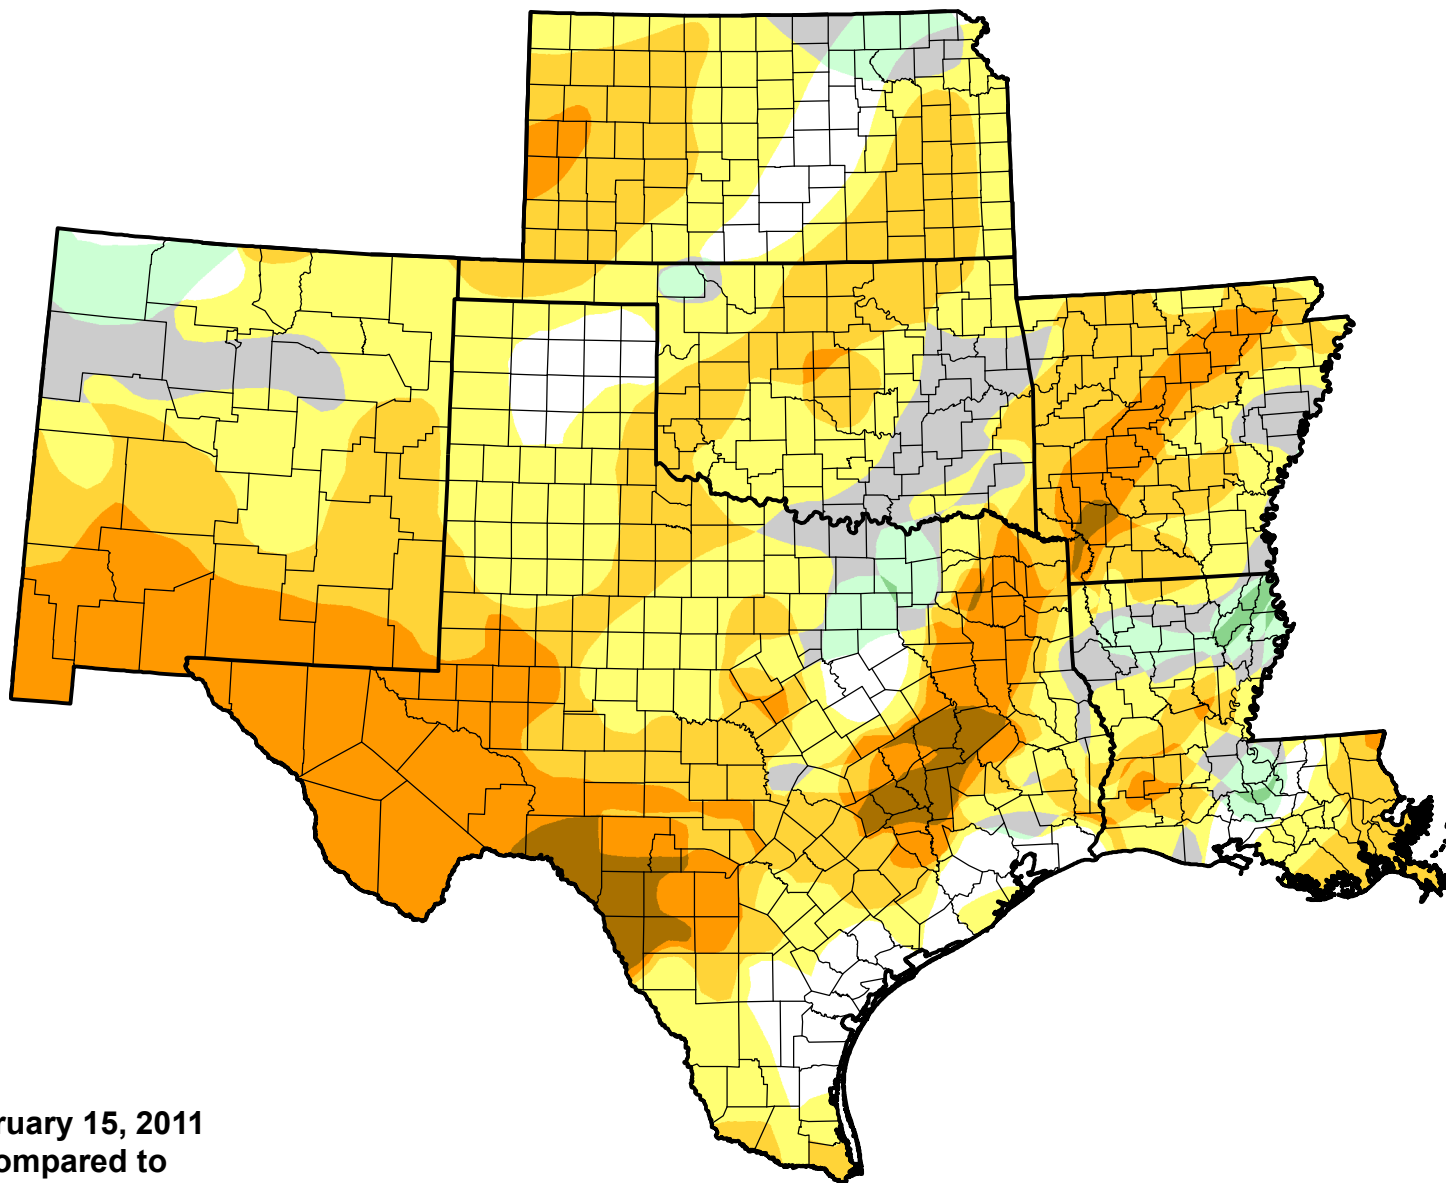

U.S. Drought Monitor Class Change - SCIPP

26 Week

February 15, 2011
compared to
August 19, 2010

droughtmonitor.unl.edu

-  5 Class Degradation
-  4 Class Degradation
-  3 Class Degradation
-  2 Class Degradation
-  1 Class Degradation
-  No Change
-  1 Class Improvement
-  2 Class Improvement
-  3 Class Improvement
-  4 Class Improvement
-  5 Class Improvement