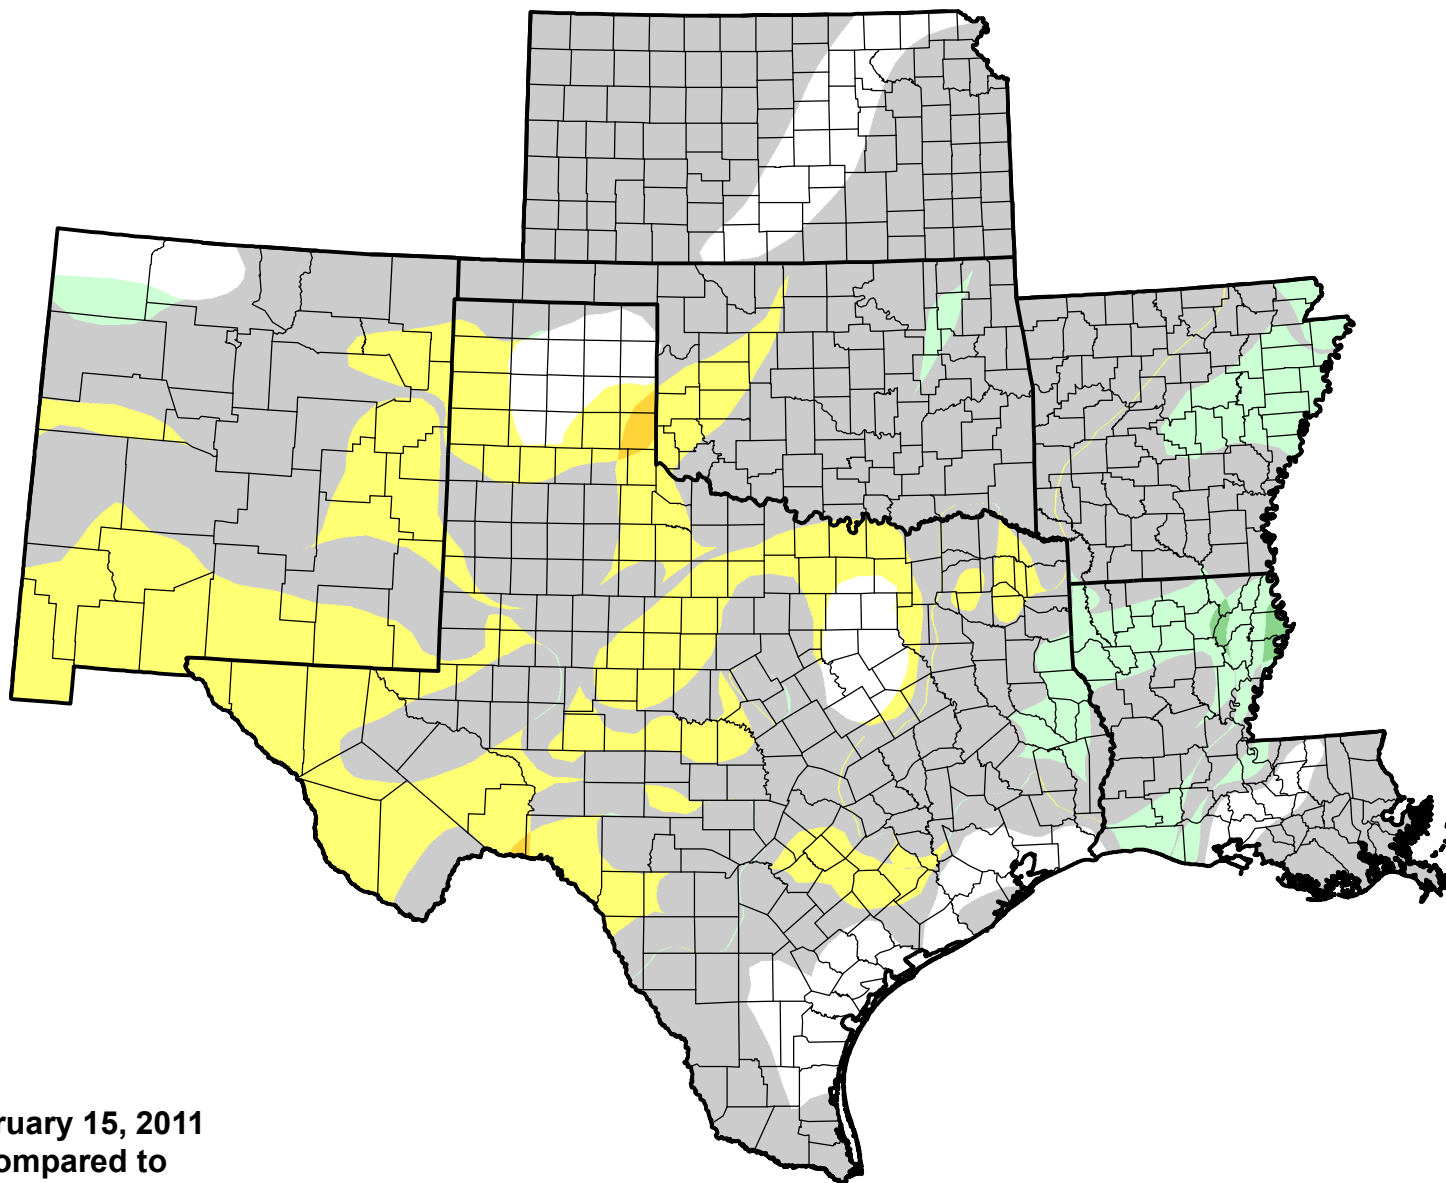

U.S. Drought Monitor Class Change - SCIPP

4 Week

February 15, 2011
compared to
January 20, 2011

droughtmonitor.unl.edu

-  5 Class Degradation
-  4 Class Degradation
-  3 Class Degradation
-  2 Class Degradation
-  1 Class Degradation
-  No Change
-  1 Class Improvement
-  2 Class Improvement
-  3 Class Improvement
-  4 Class Improvement
-  5 Class Improvement