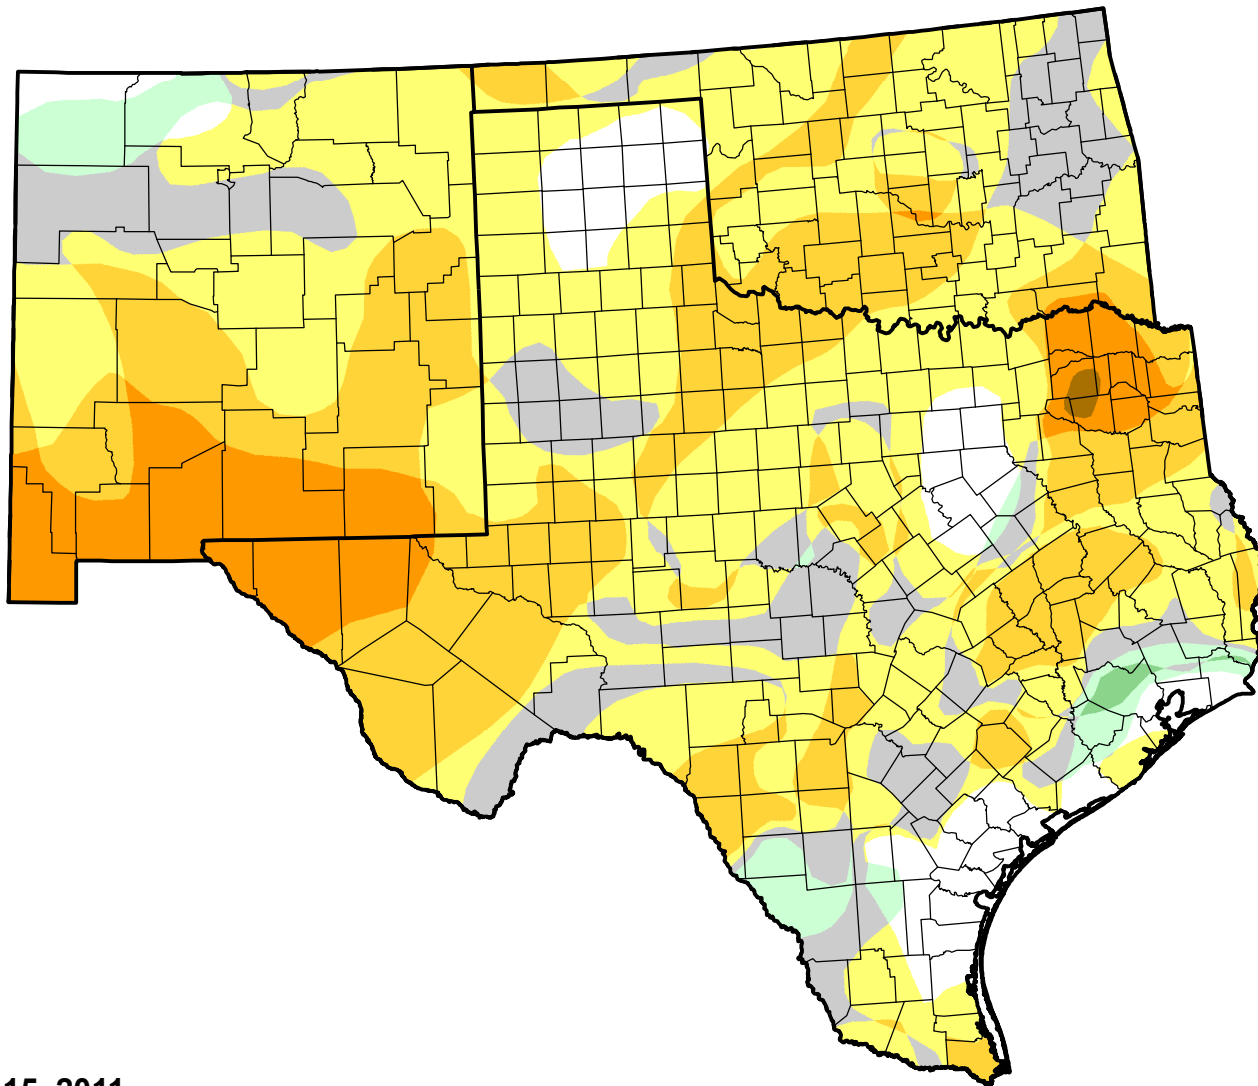

U.S. Drought Monitor Class Change - Southern Plains RDEWS

13 Week

February 15, 2011
compared to
November 18, 2010

droughtmonitor.unl.edu

-  5 Class Degradation
-  4 Class Degradation
-  3 Class Degradation
-  2 Class Degradation
-  1 Class Degradation
-  No Change
-  1 Class Improvement
-  2 Class Improvement
-  3 Class Improvement
-  4 Class Improvement
-  5 Class Improvement