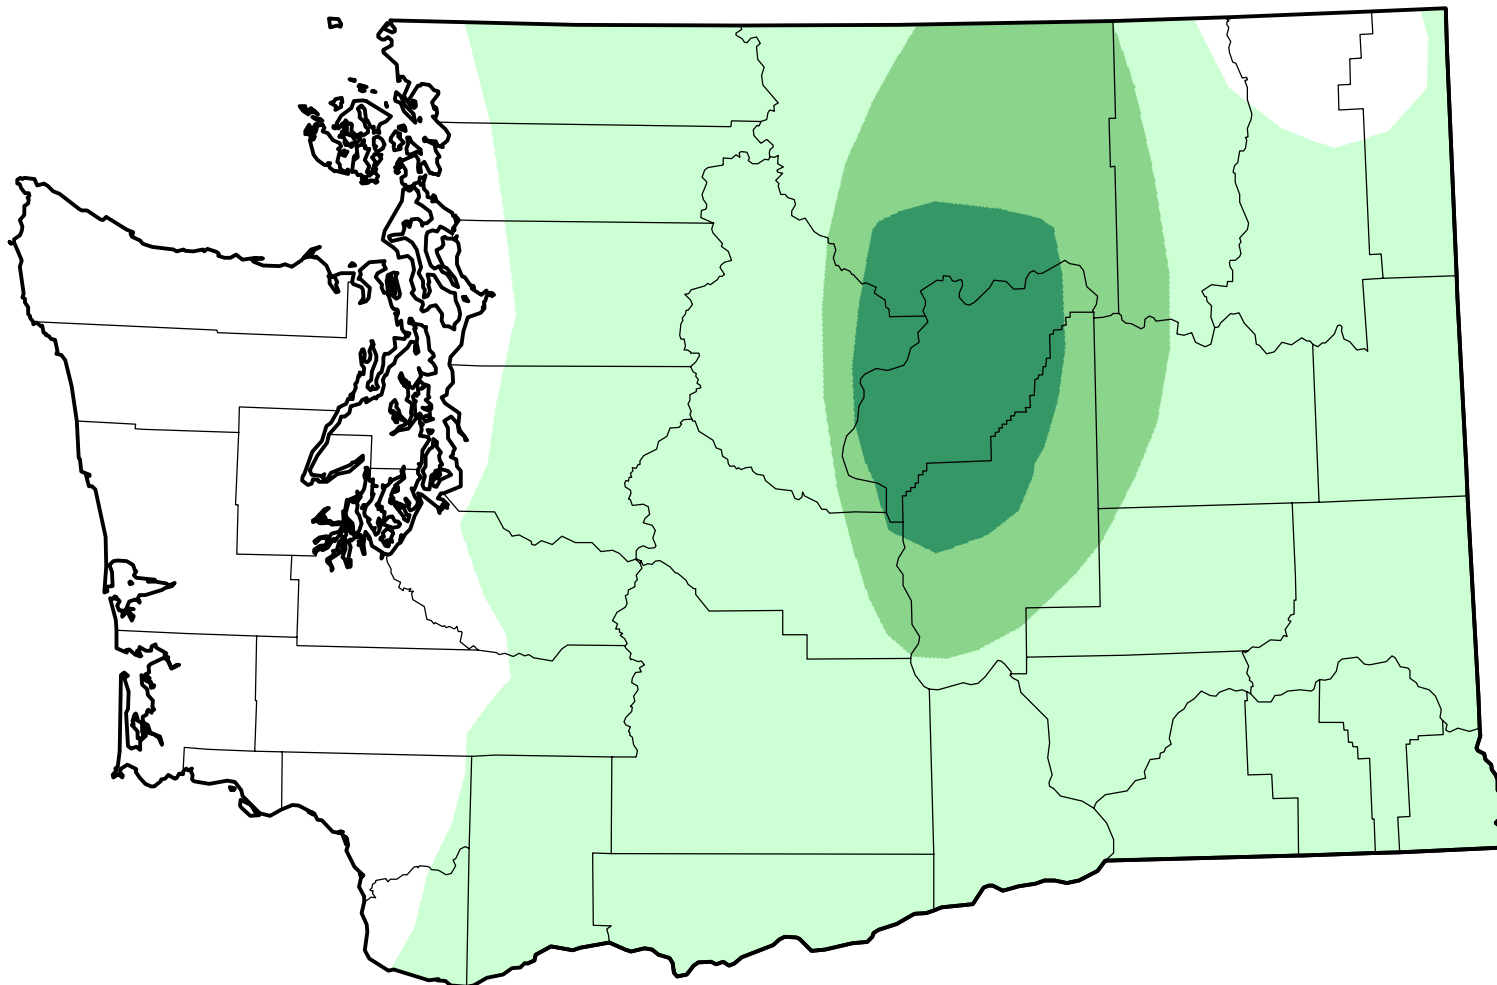

U.S. Drought Monitor Class Change - Washington

52 Week

February 15, 2011
compared to
February 18, 2010

droughtmonitor.unl.edu