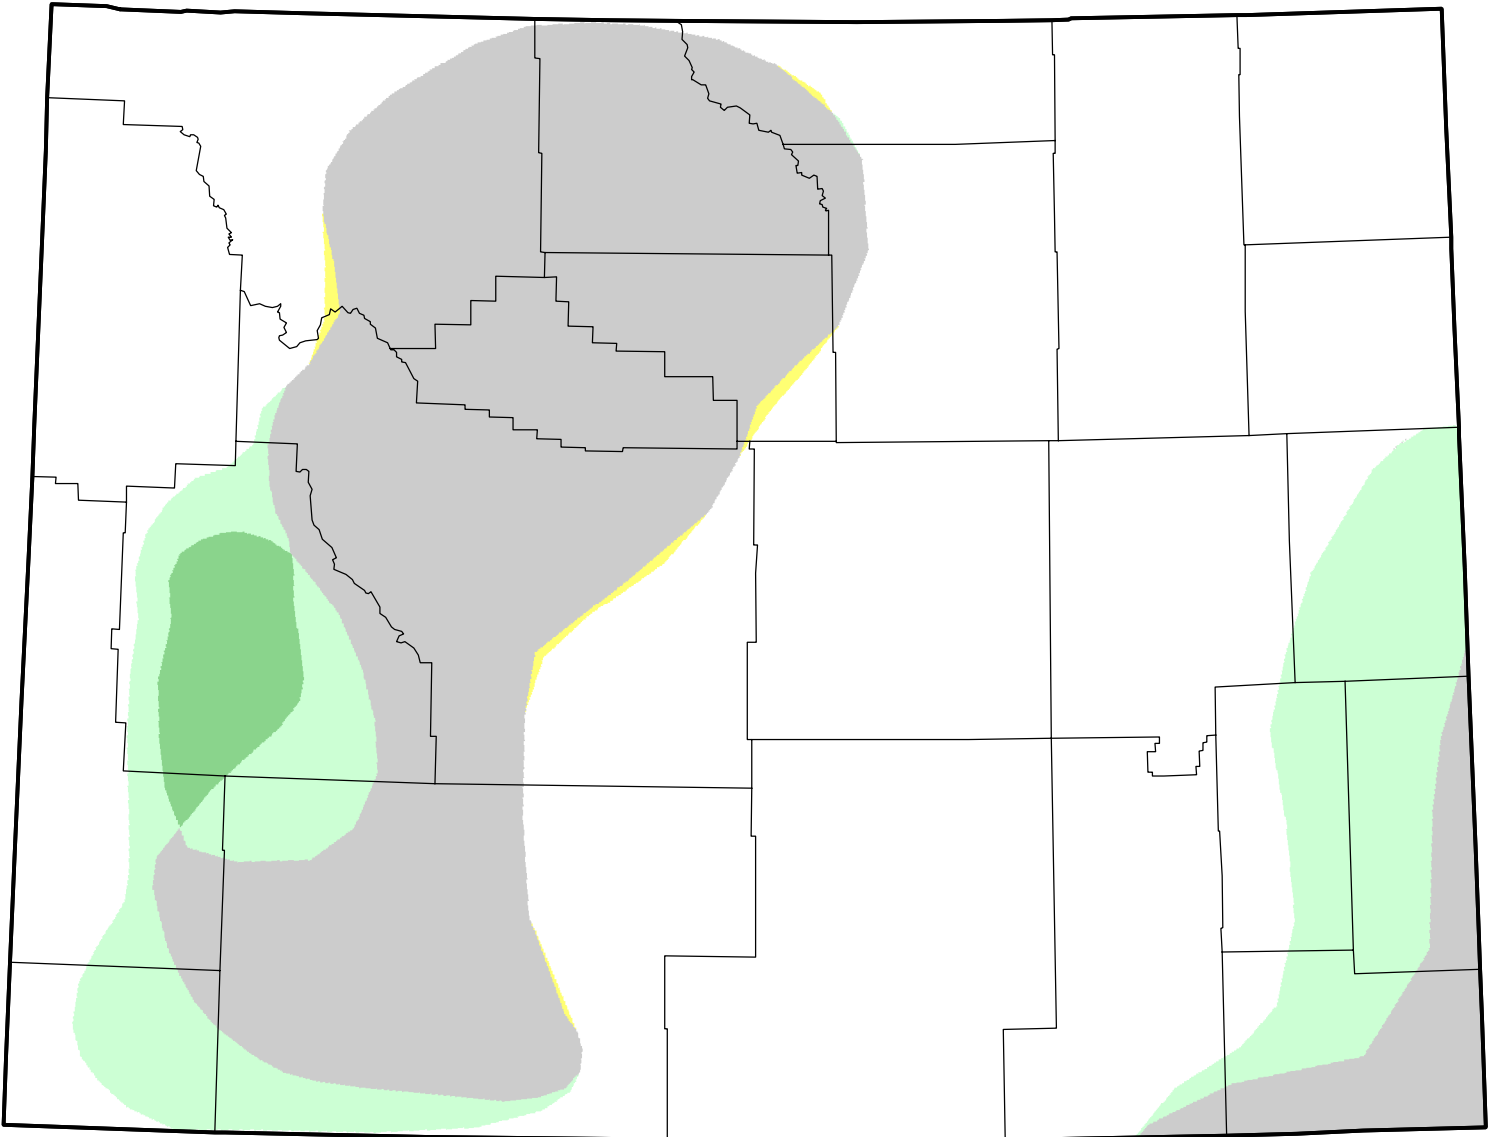

# U.S. Drought Monitor Class Change - Wyoming

## 8 Week

-  5 Class Degradation
-  4 Class Degradation
-  3 Class Degradation
-  2 Class Degradation
-  1 Class Degradation
-  No Change
-  1 Class Improvement
-  2 Class Improvement
-  3 Class Improvement
-  4 Class Improvement
-  5 Class Improvement