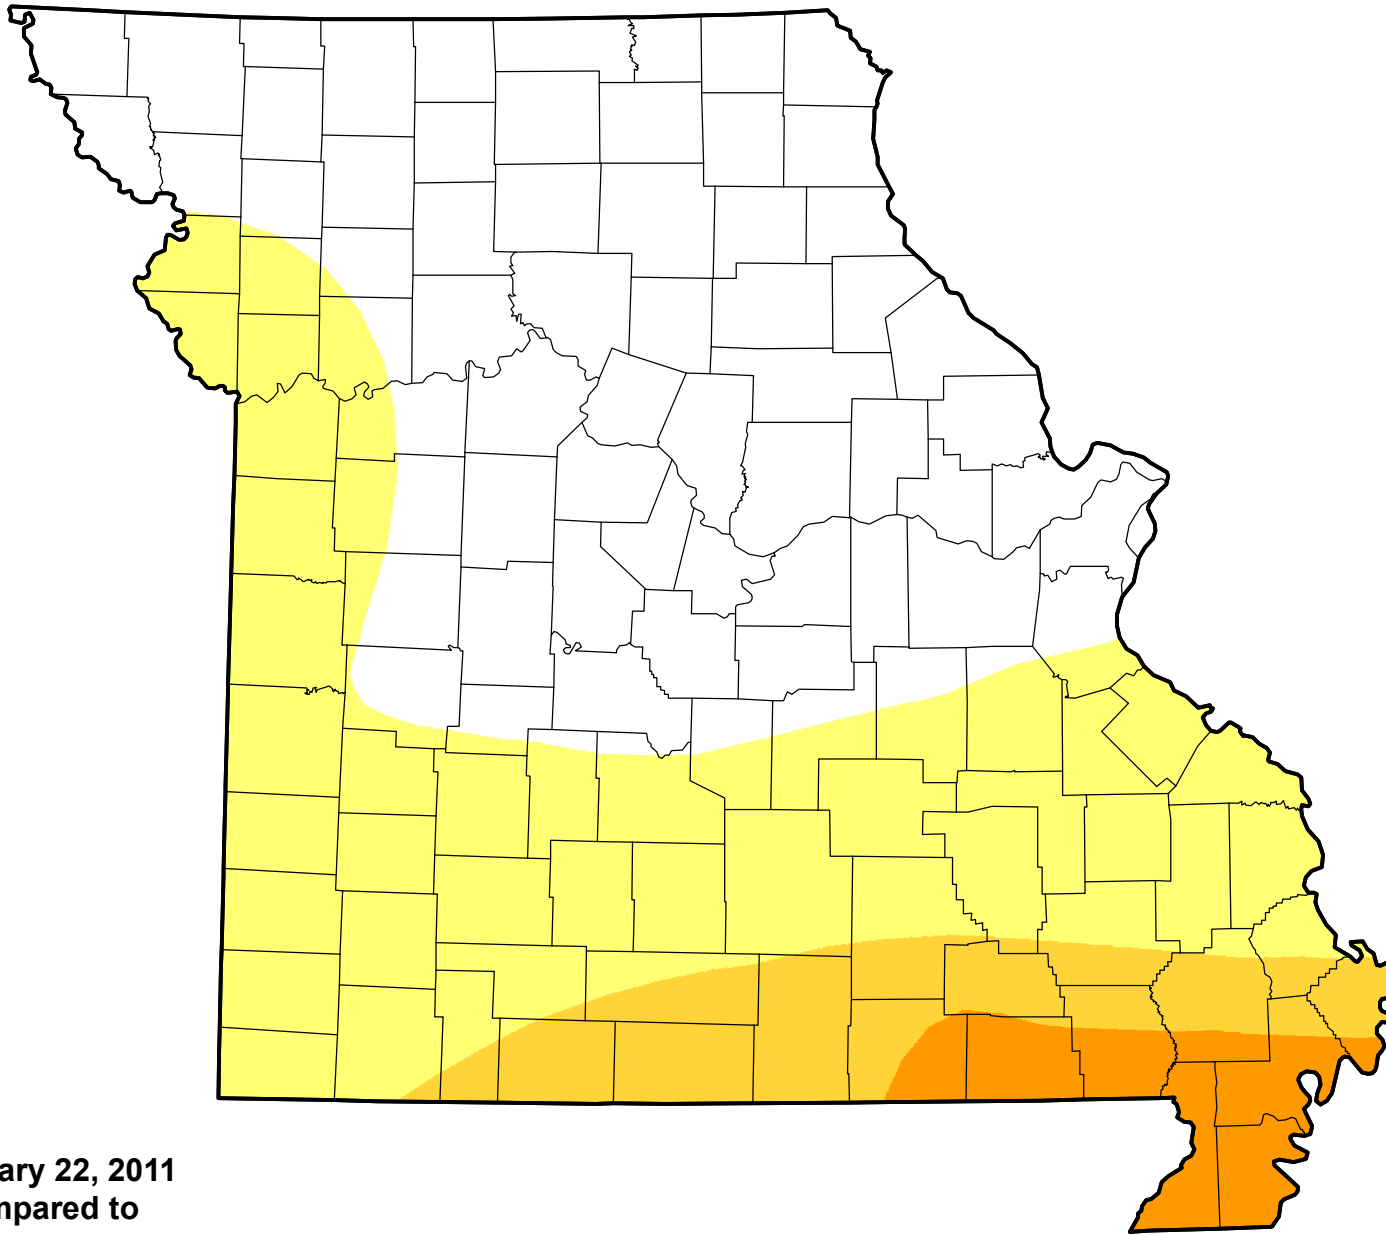

# U.S. Drought Monitor Class Change - Missouri

## 52 Week

February 22, 2011  
compared to  
February 25, 2010

[droughtmonitor.unl.edu](http://droughtmonitor.unl.edu)

-  5 Class Degradation
-  4 Class Degradation
-  3 Class Degradation
-  2 Class Degradation
-  1 Class Degradation
-  No Change
-  1 Class Improvement
-  2 Class Improvement
-  3 Class Improvement
-  4 Class Improvement
-  5 Class Improvement