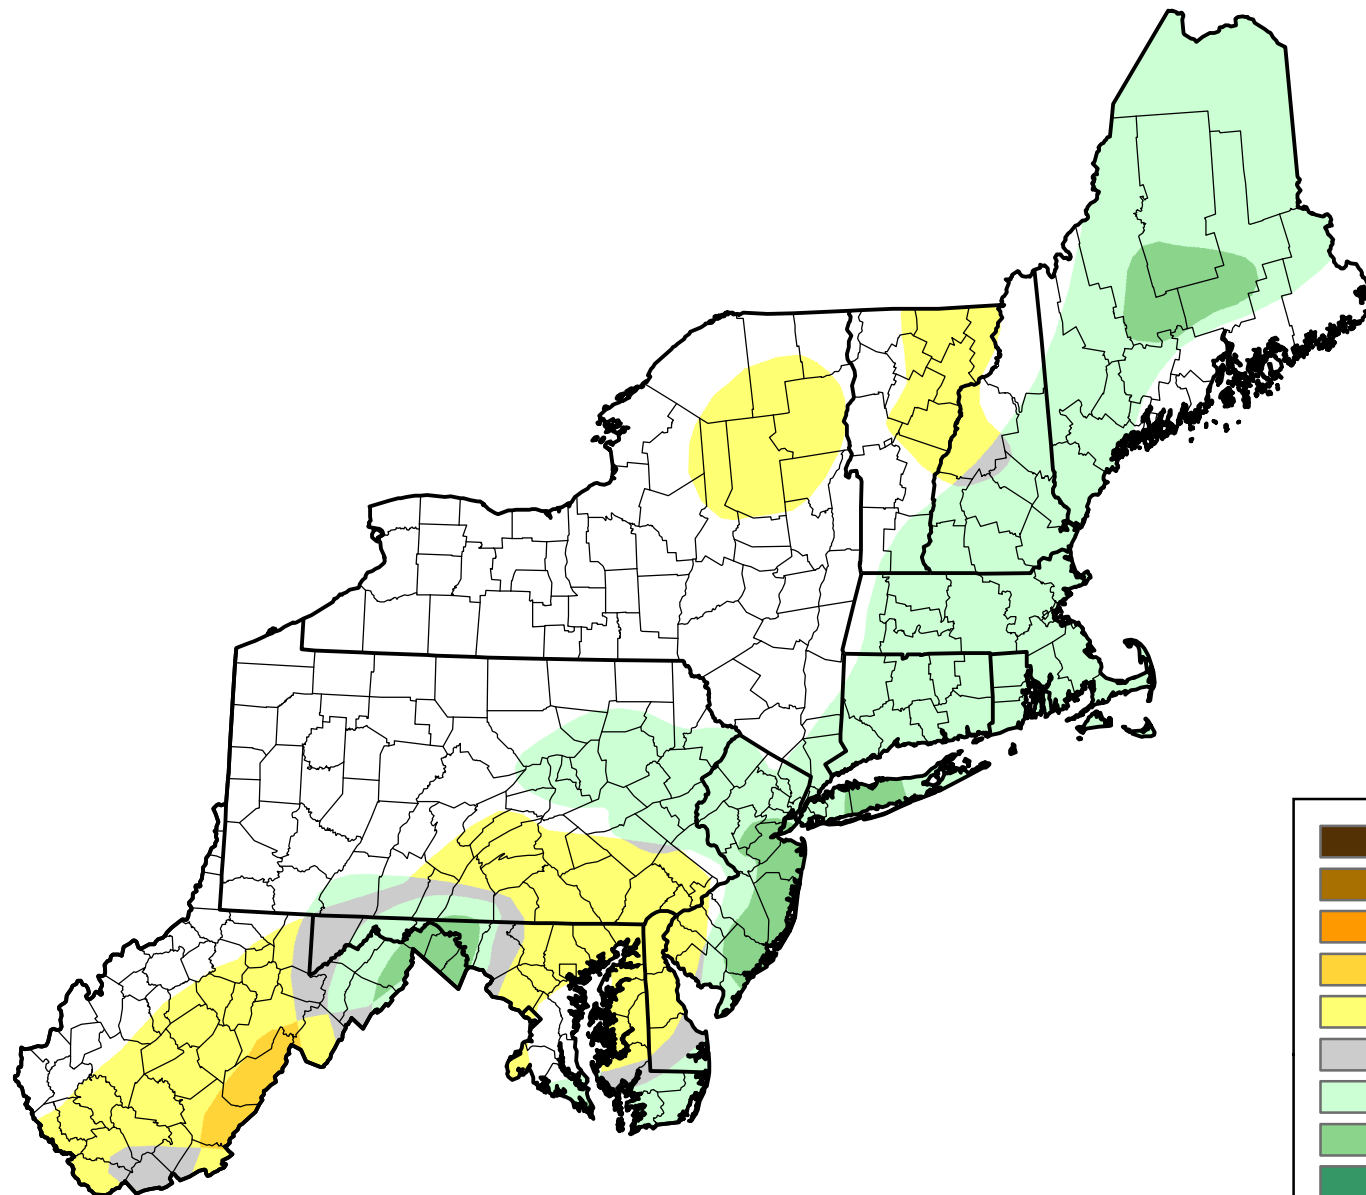

U.S. Drought Monitor Class Change - Northeast

26 Week

February 22, 2011
compared to
August 26, 2010

droughtmonitor.unl.edu

- 5 Class Degradation
- 4 Class Degradation
- 3 Class Degradation
- 2 Class Degradation
- 1 Class Degradation
- No Change
- 1 Class Improvement
- 2 Class Improvement
- 3 Class Improvement
- 4 Class Improvement
- 5 Class Improvement