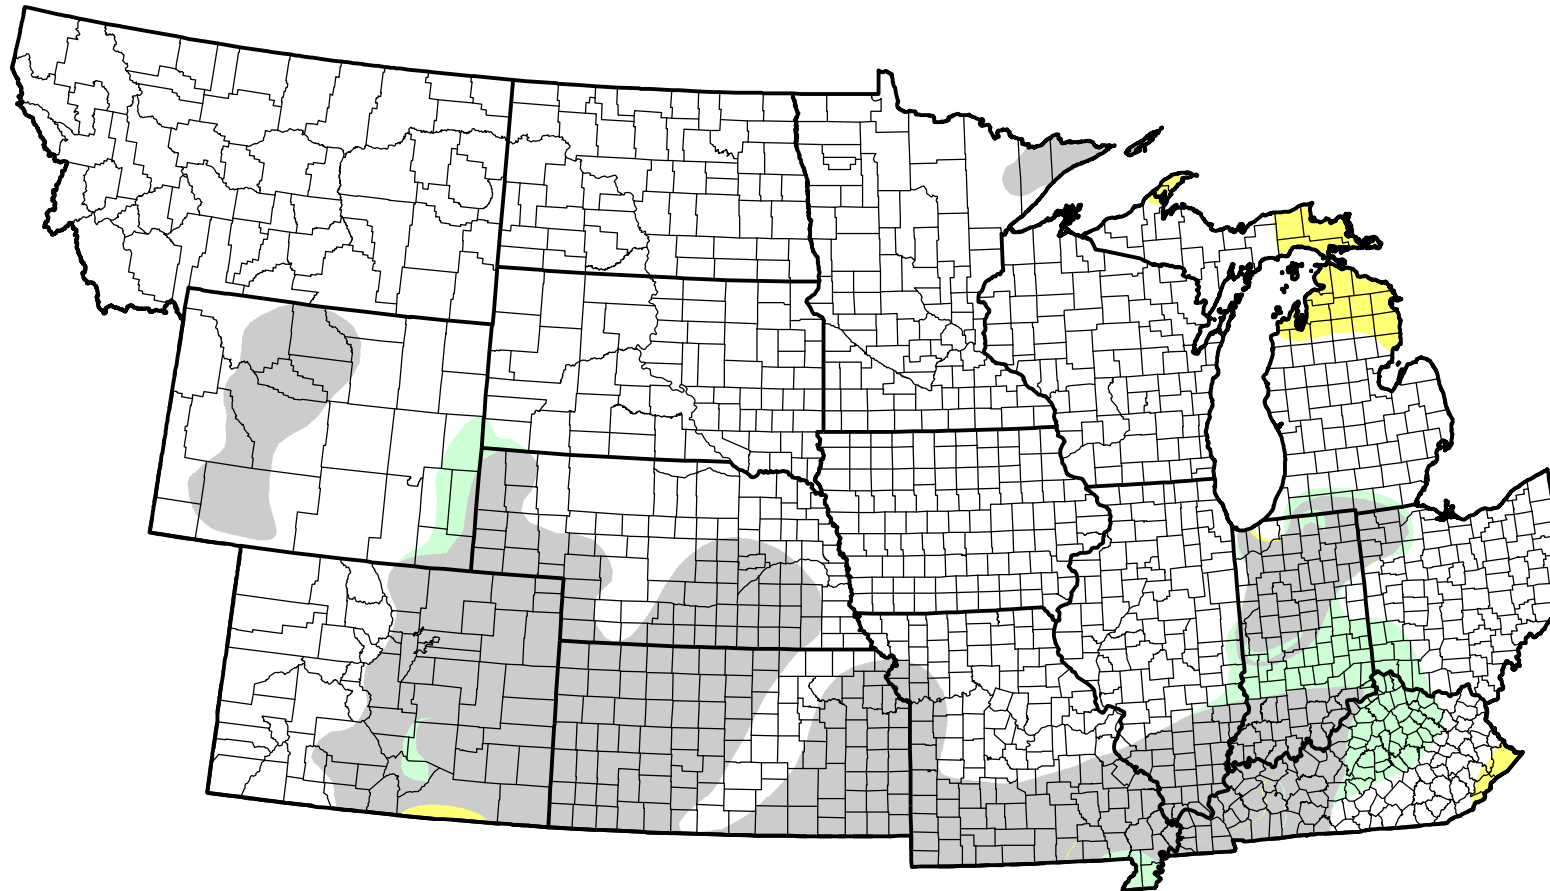

U.S. Drought Monitor Class Change - NWS Central 4 Week

February 22, 2011
compared to
January 27, 2011

droughtmonitor.unl.edu

-  5 Class Degradation
-  4 Class Degradation
-  3 Class Degradation
-  2 Class Degradation
-  1 Class Degradation
-  No Change
-  1 Class Improvement
-  2 Class Improvement
-  3 Class Improvement
-  4 Class Improvement
-  5 Class Improvement