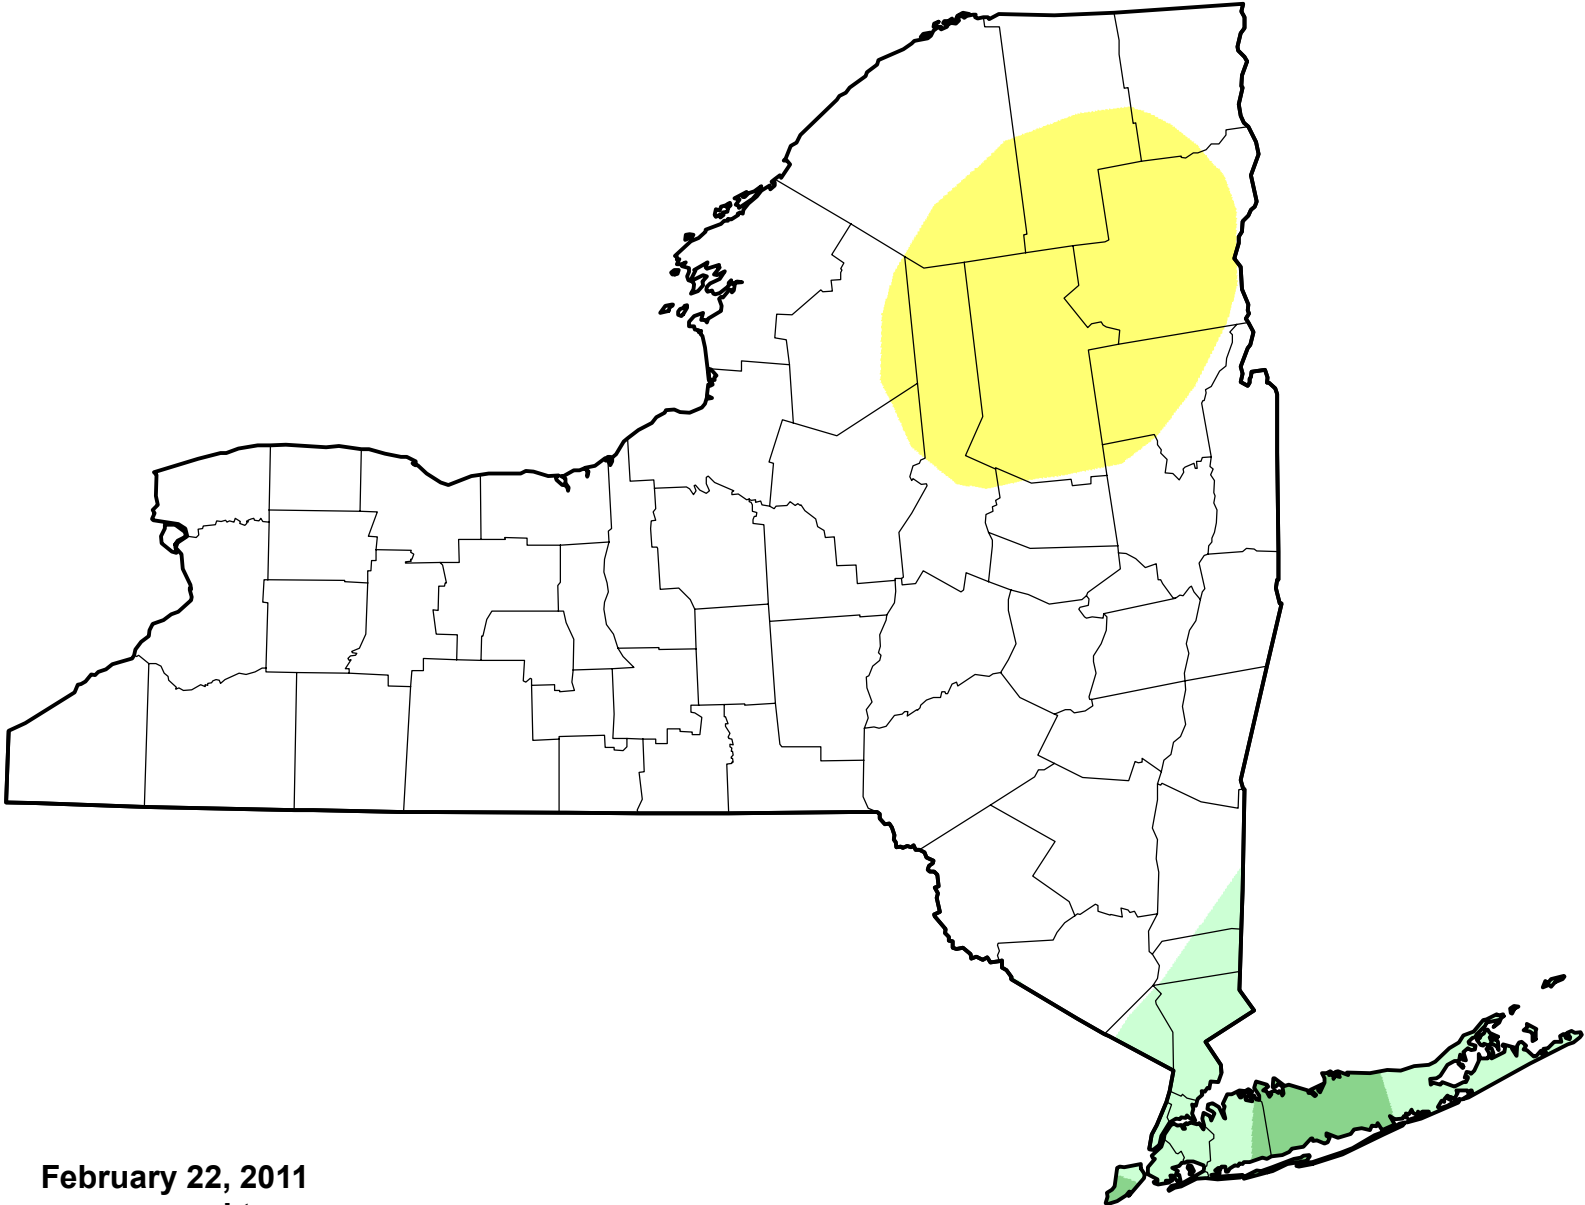

U.S. Drought Monitor Class Change - New York

26 Week

February 22, 2011
compared to
August 26, 2010

droughtmonitor.unl.edu

-  5 Class Degradation
-  4 Class Degradation
-  3 Class Degradation
-  2 Class Degradation
-  1 Class Degradation
-  No Change
-  1 Class Improvement
-  2 Class Improvement
-  3 Class Improvement
-  4 Class Improvement
-  5 Class Improvement