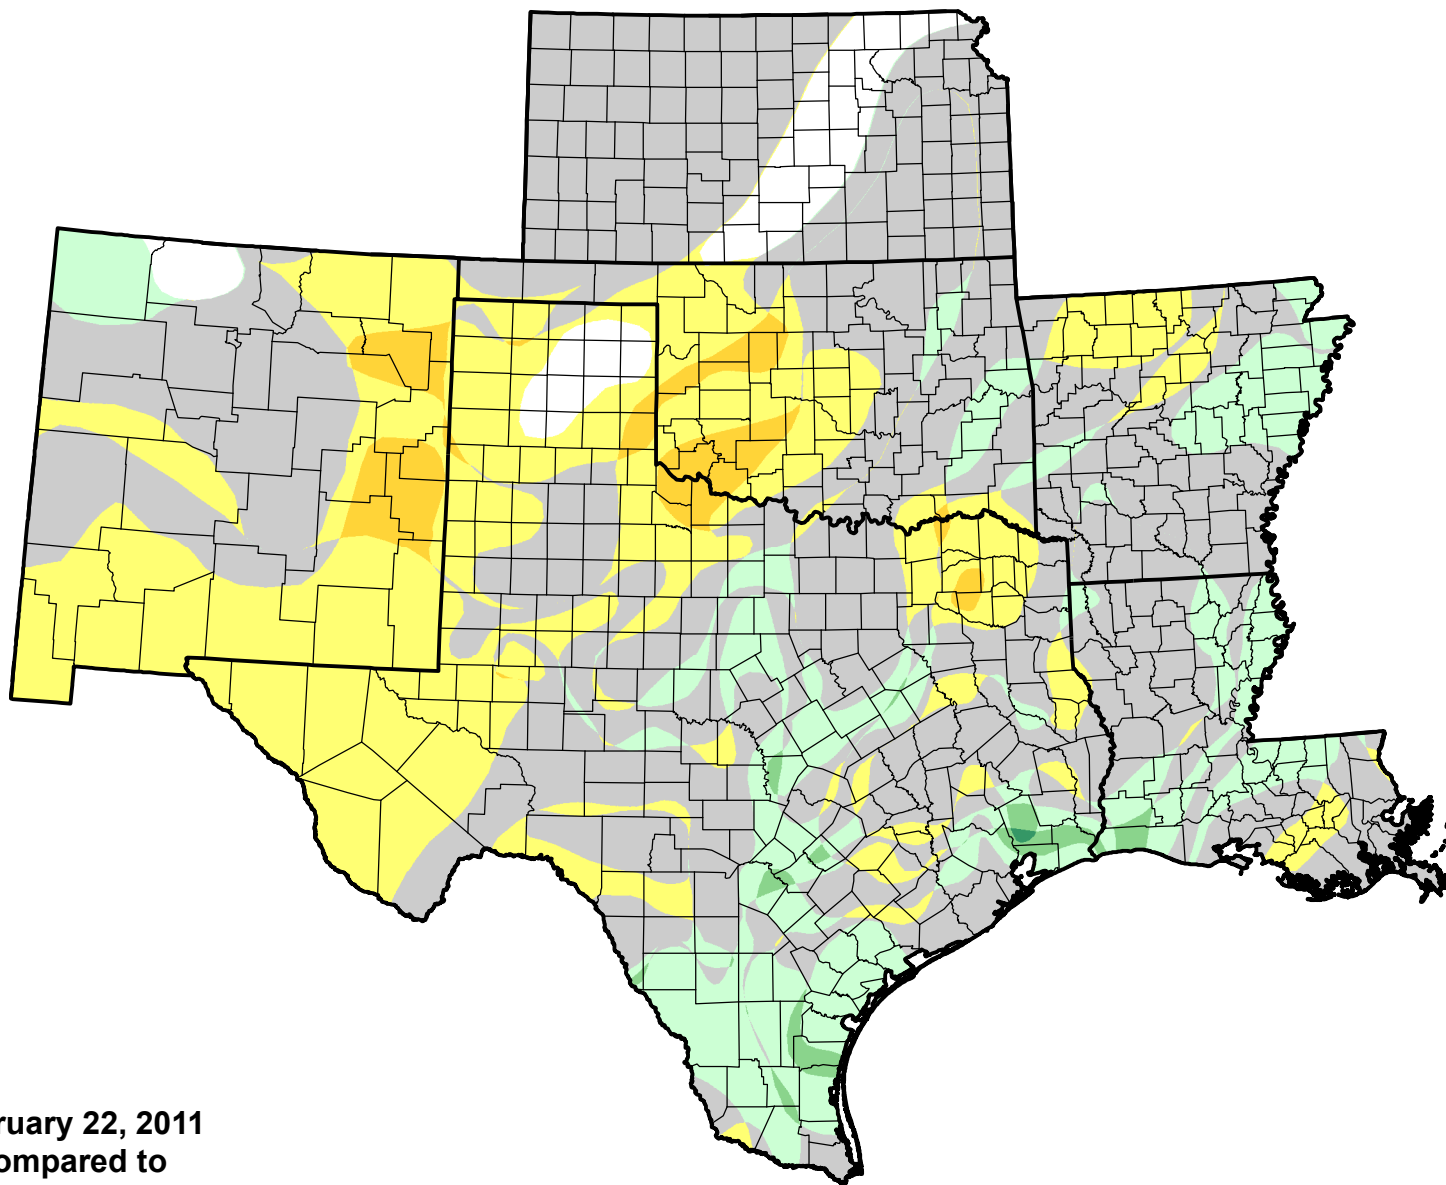

U.S. Drought Monitor Class Change - SCIPP

8 Week

February 22, 2011
compared to
December 30, 2010

droughtmonitor.unl.edu

-  5 Class Degradation
-  4 Class Degradation
-  3 Class Degradation
-  2 Class Degradation
-  1 Class Degradation
-  No Change
-  1 Class Improvement
-  2 Class Improvement
-  3 Class Improvement
-  4 Class Improvement
-  5 Class Improvement