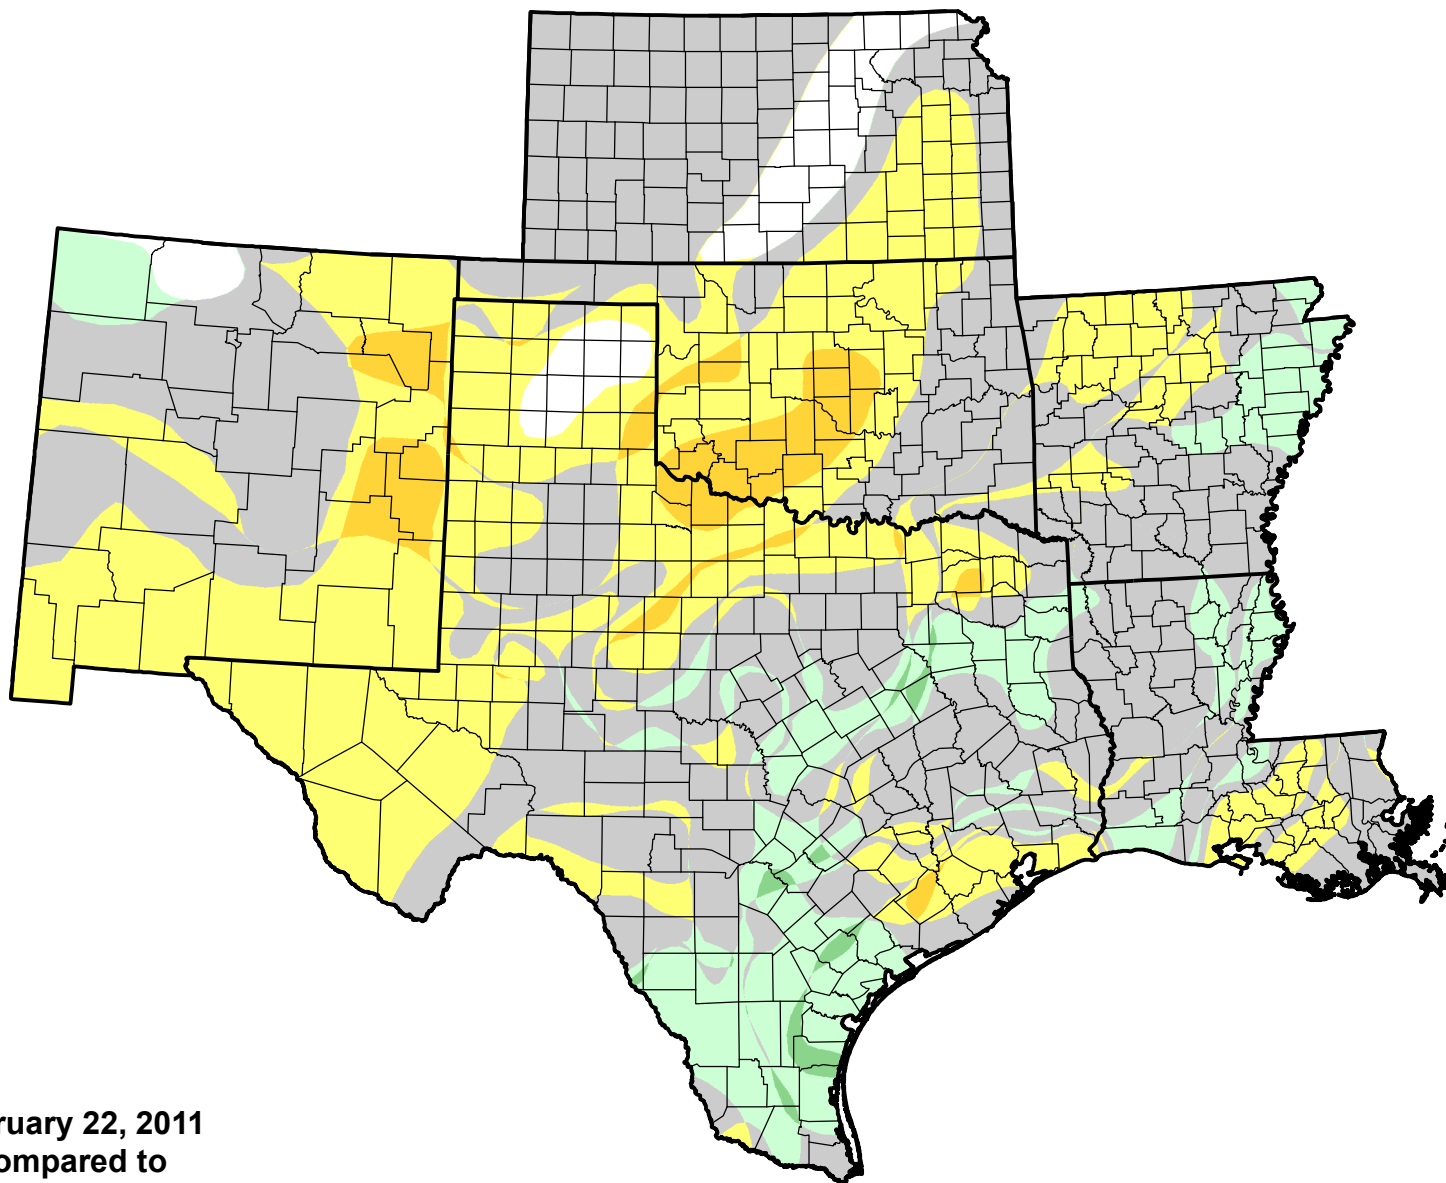

U.S. Drought Monitor Class Change - SCIPP

Start of Calendar Year

February 22, 2011
compared to
January 6, 2011

droughtmonitor.unl.edu

- 5 Class Degradation
- 4 Class Degradation
- 3 Class Degradation
- 2 Class Degradation
- 1 Class Degradation
- No Change
- 1 Class Improvement
- 2 Class Improvement
- 3 Class Improvement
- 4 Class Improvement
- 5 Class Improvement