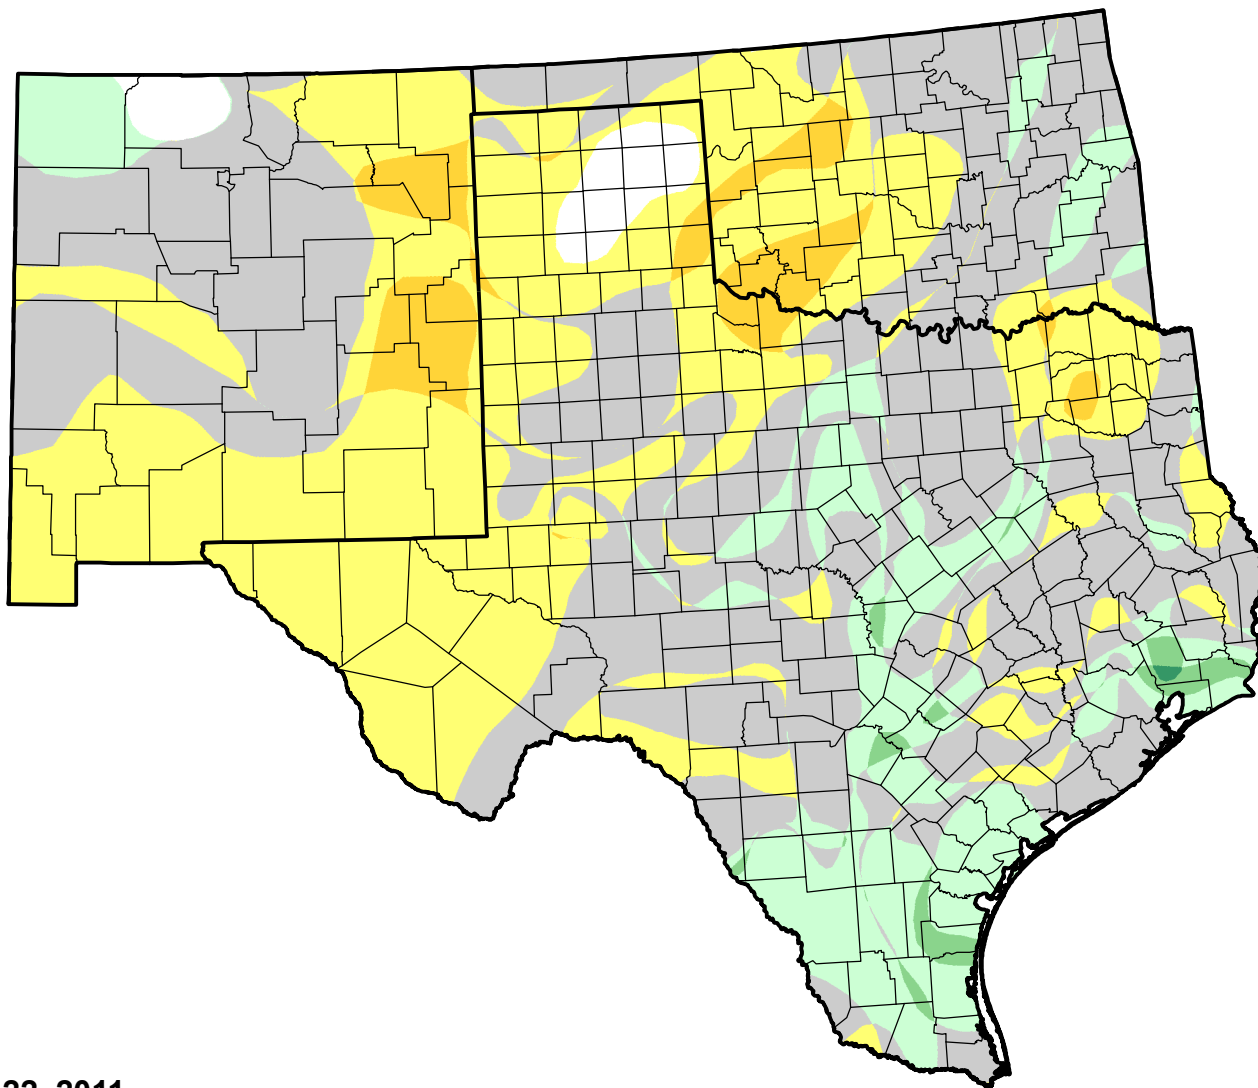

U.S. Drought Monitor Class Change - Southern Plains RDEWS

8 Week

February 22, 2011
compared to
December 30, 2010

droughtmonitor.unl.edu

- | | |
|---|---------------------|
|  | 5 Class Degradation |
|  | 4 Class Degradation |
|  | 3 Class Degradation |
|  | 2 Class Degradation |
|  | 1 Class Degradation |
|  | No Change |
|  | 1 Class Improvement |
|  | 2 Class Improvement |
|  | 3 Class Improvement |
|  | 4 Class Improvement |
|  | 5 Class Improvement |