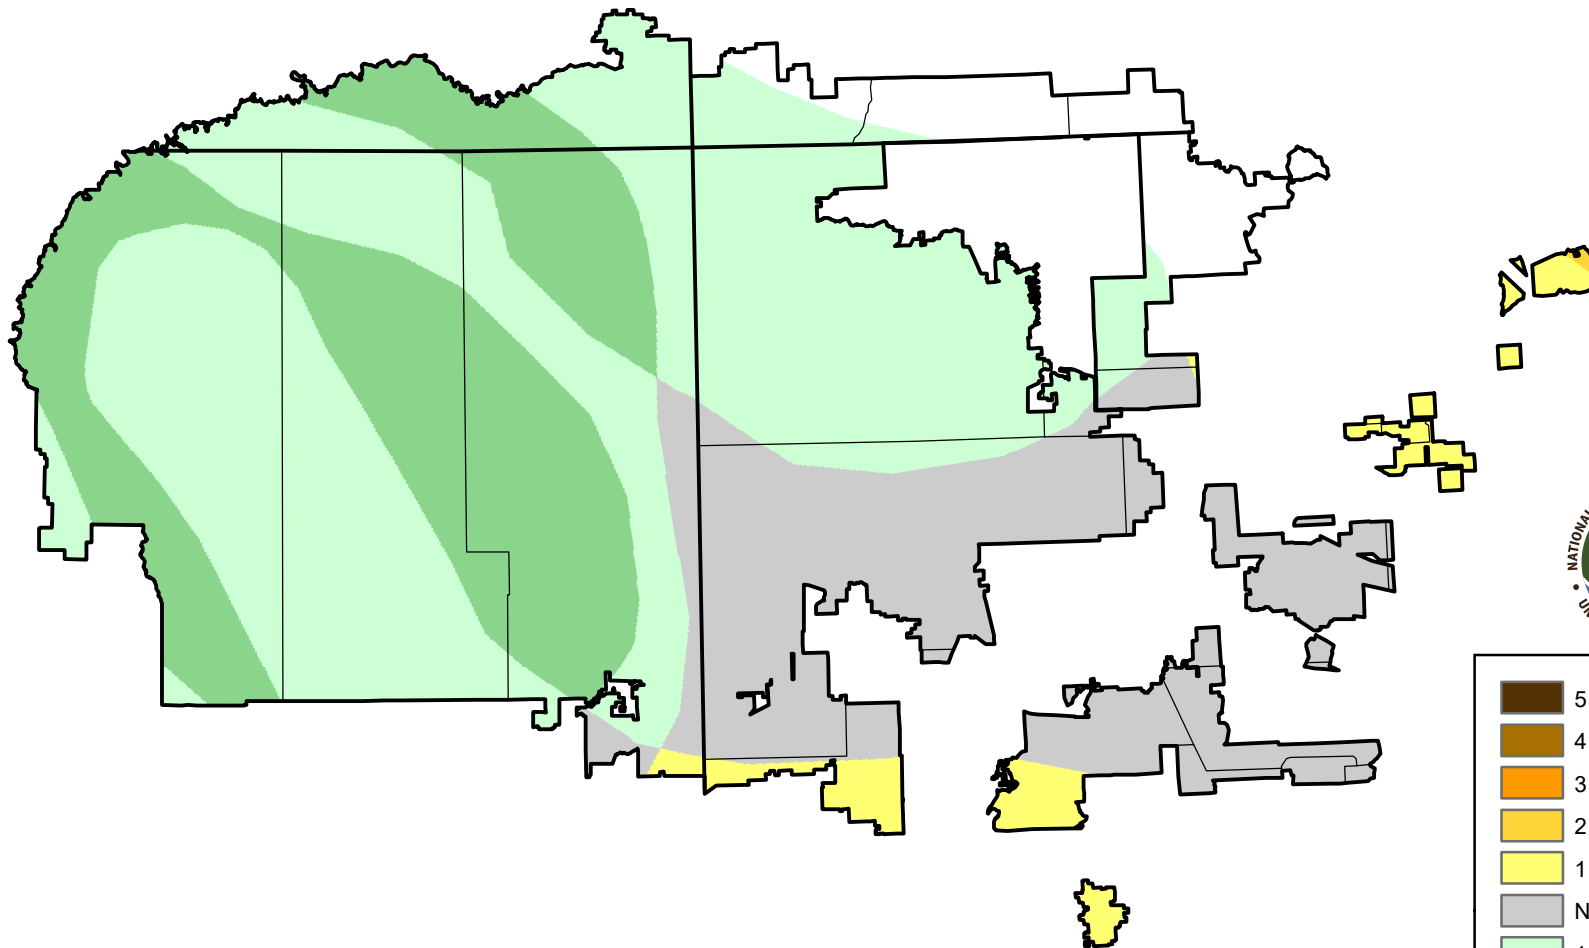

U.S. Drought Monitor Class Change - 4 Corners

52 Week

March 1, 2011
compared to
March 4, 2010

droughtmonitor.unl.edu

-  5 Class Degradation
-  4 Class Degradation
-  3 Class Degradation
-  2 Class Degradation
-  1 Class Degradation
-  No Change
-  1 Class Improvement
-  2 Class Improvement
-  3 Class Improvement
-  4 Class Improvement
-  5 Class Improvement