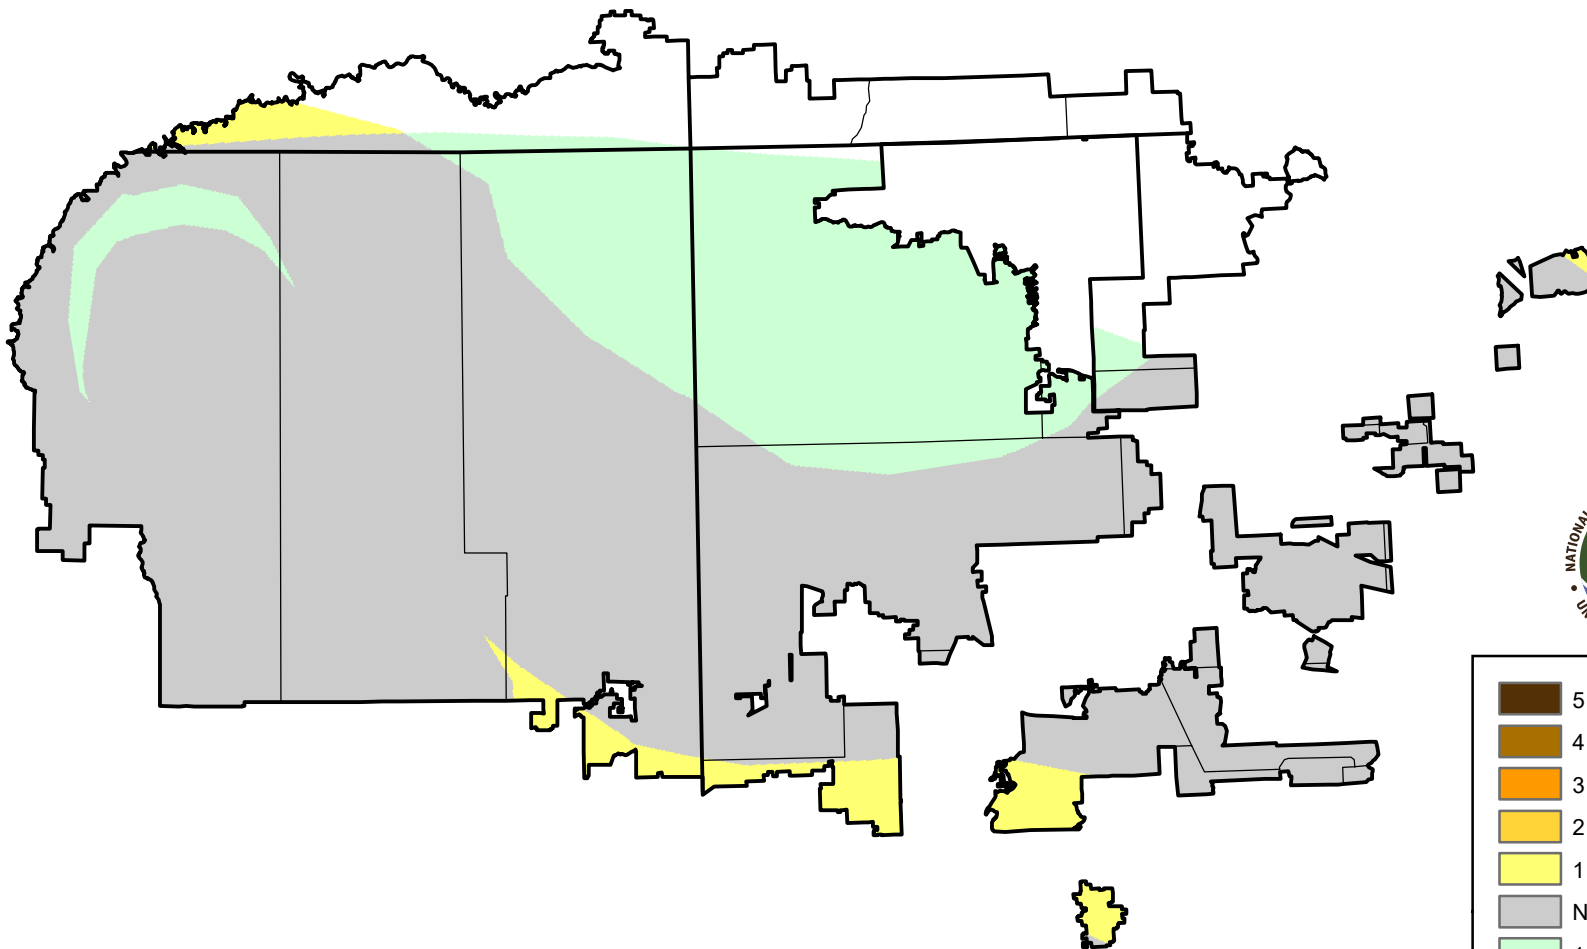

U.S. Drought Monitor Class Change - 4 Corners

8 Week

March 1, 2011
compared to
January 6, 2011

droughtmonitor.unl.edu

- | | |
|---|---------------------|
|  | 5 Class Degradation |
|  | 4 Class Degradation |
|  | 3 Class Degradation |
|  | 2 Class Degradation |
|  | 1 Class Degradation |
|  | No Change |
|  | 1 Class Improvement |
|  | 2 Class Improvement |
|  | 3 Class Improvement |
|  | 4 Class Improvement |
|  | 5 Class Improvement |