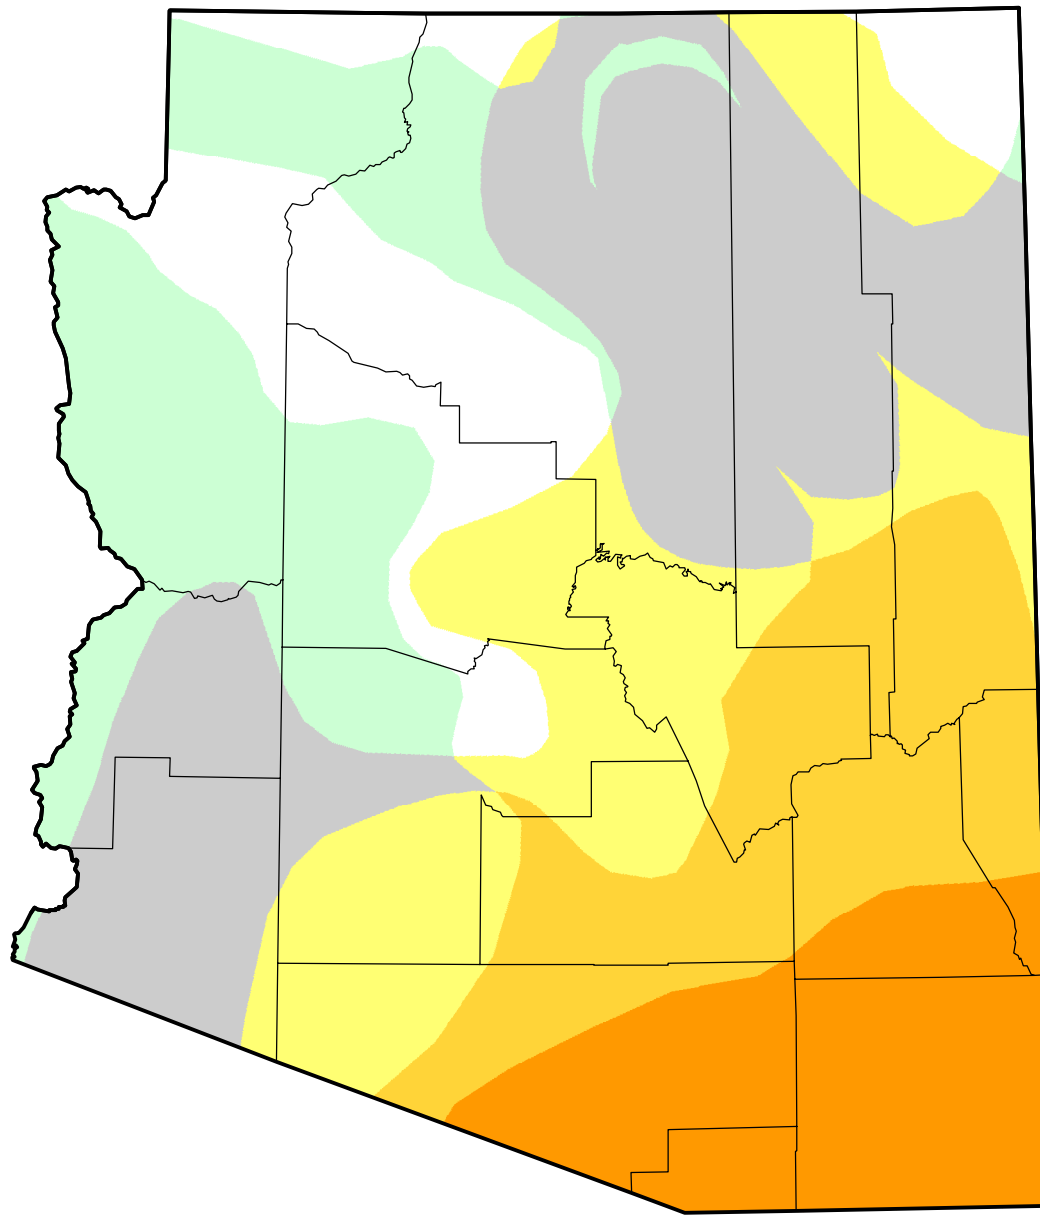

U.S. Drought Monitor Class Change - Arizona

13 Week

March 1, 2011
compared to
December 1, 2010

droughtmonitor.unl.edu

-  5 Class Degradation
-  4 Class Degradation
-  3 Class Degradation
-  2 Class Degradation
-  1 Class Degradation
-  No Change
-  1 Class Improvement
-  2 Class Improvement
-  3 Class Improvement
-  4 Class Improvement
-  5 Class Improvement