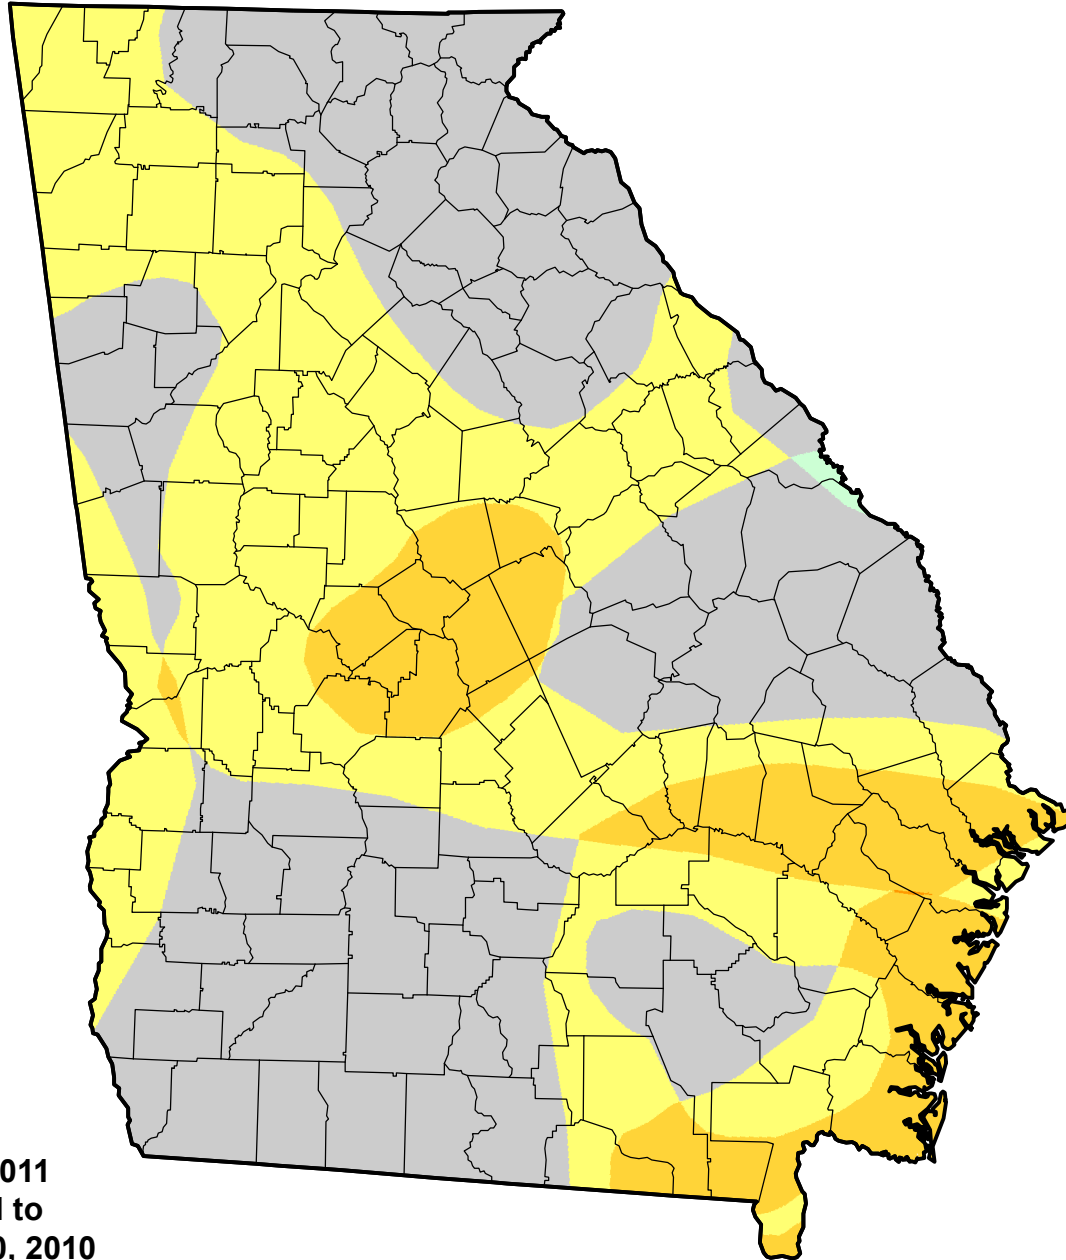

# U.S. Drought Monitor Class Change - Georgia

## Start of Water Year

March 1, 2011  
compared to  
September 30, 2010

[droughtmonitor.unl.edu](http://droughtmonitor.unl.edu)