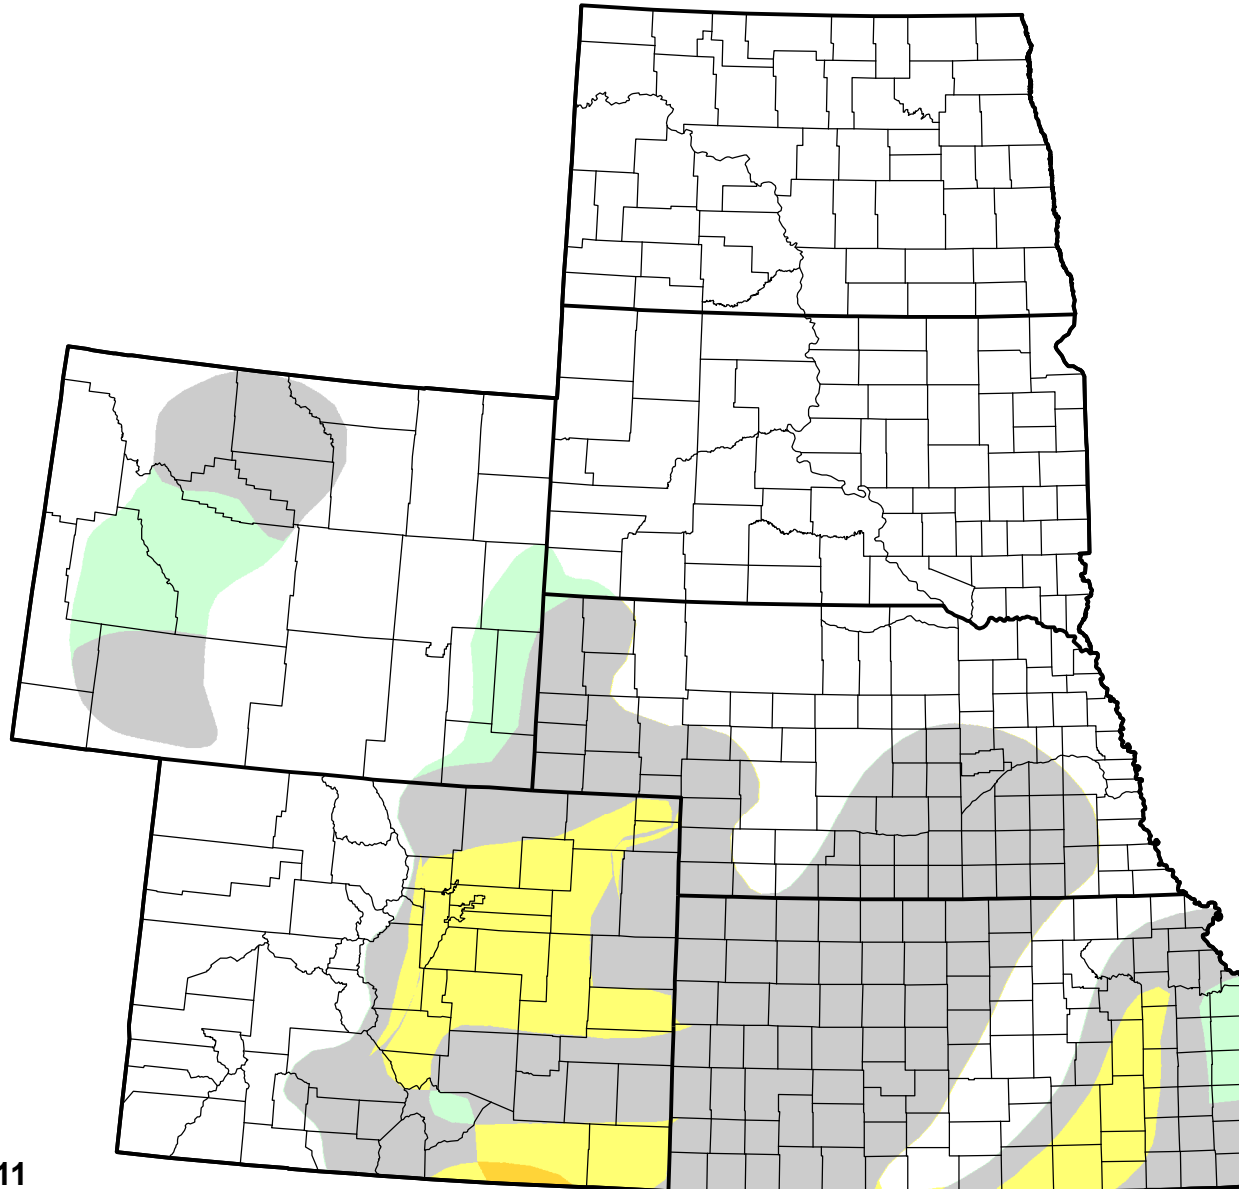

U.S. Drought Monitor Class Change - High Plains

Start of Calendar Year

March 1, 2011
compared to
January 6, 2011

droughtmonitor.unl.edu

-  5 Class Degradation
-  4 Class Degradation
-  3 Class Degradation
-  2 Class Degradation
-  1 Class Degradation
-  No Change
-  1 Class Improvement
-  2 Class Improvement
-  3 Class Improvement
-  4 Class Improvement
-  5 Class Improvement