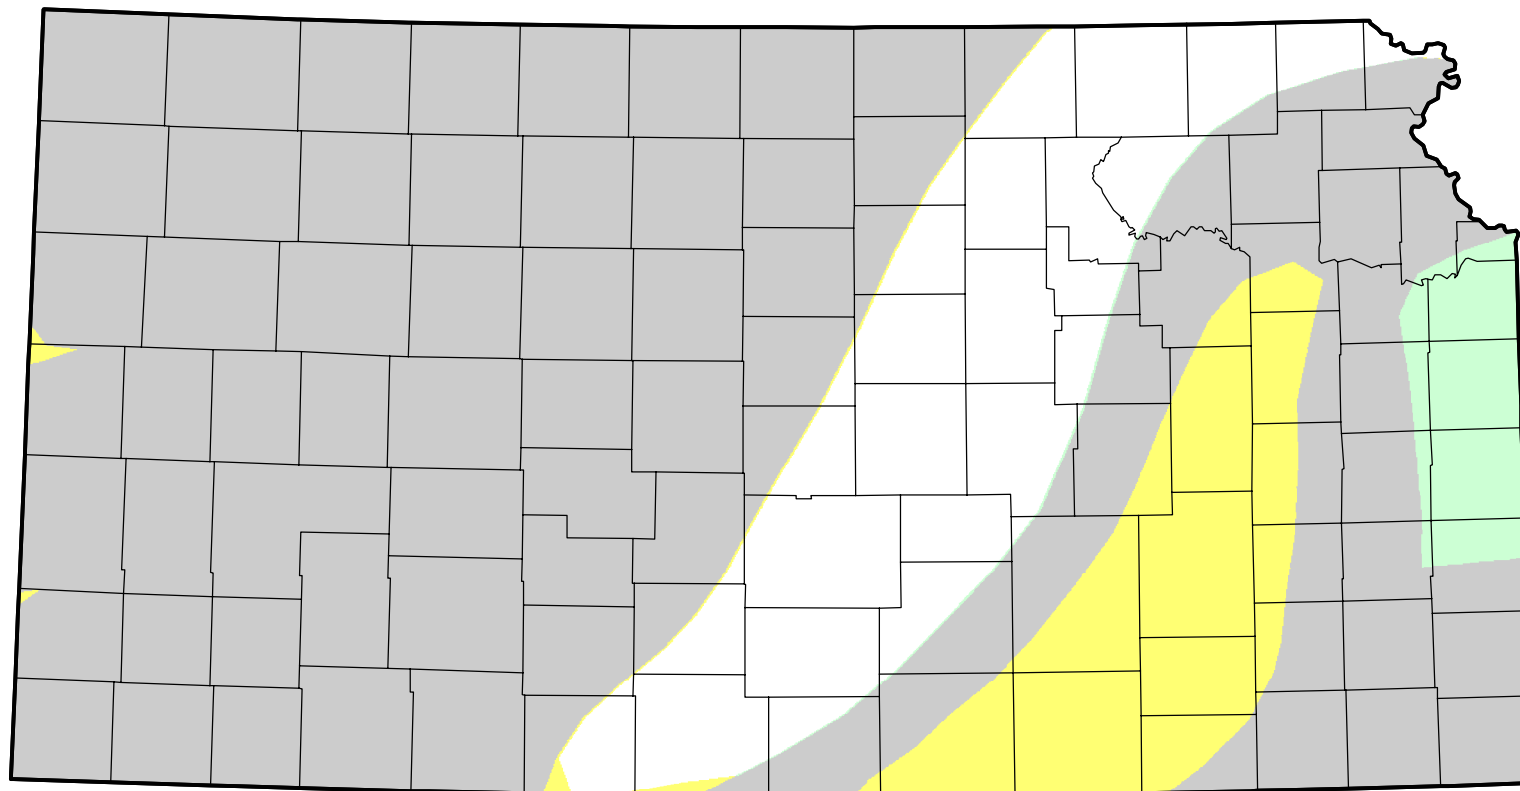

U.S. Drought Monitor Class Change - Kansas

Start of Calendar Year

**March 1, 2011
compared to
January 6, 2011**

droughtmonitor.unl.edu

- | | |
|---|---------------------|
|  | 5 Class Degradation |
|  | 4 Class Degradation |
|  | 3 Class Degradation |
|  | 2 Class Degradation |
|  | 1 Class Degradation |
|  | No Change |
|  | 1 Class Improvement |
|  | 2 Class Improvement |
|  | 3 Class Improvement |
|  | 4 Class Improvement |
|  | 5 Class Improvement |