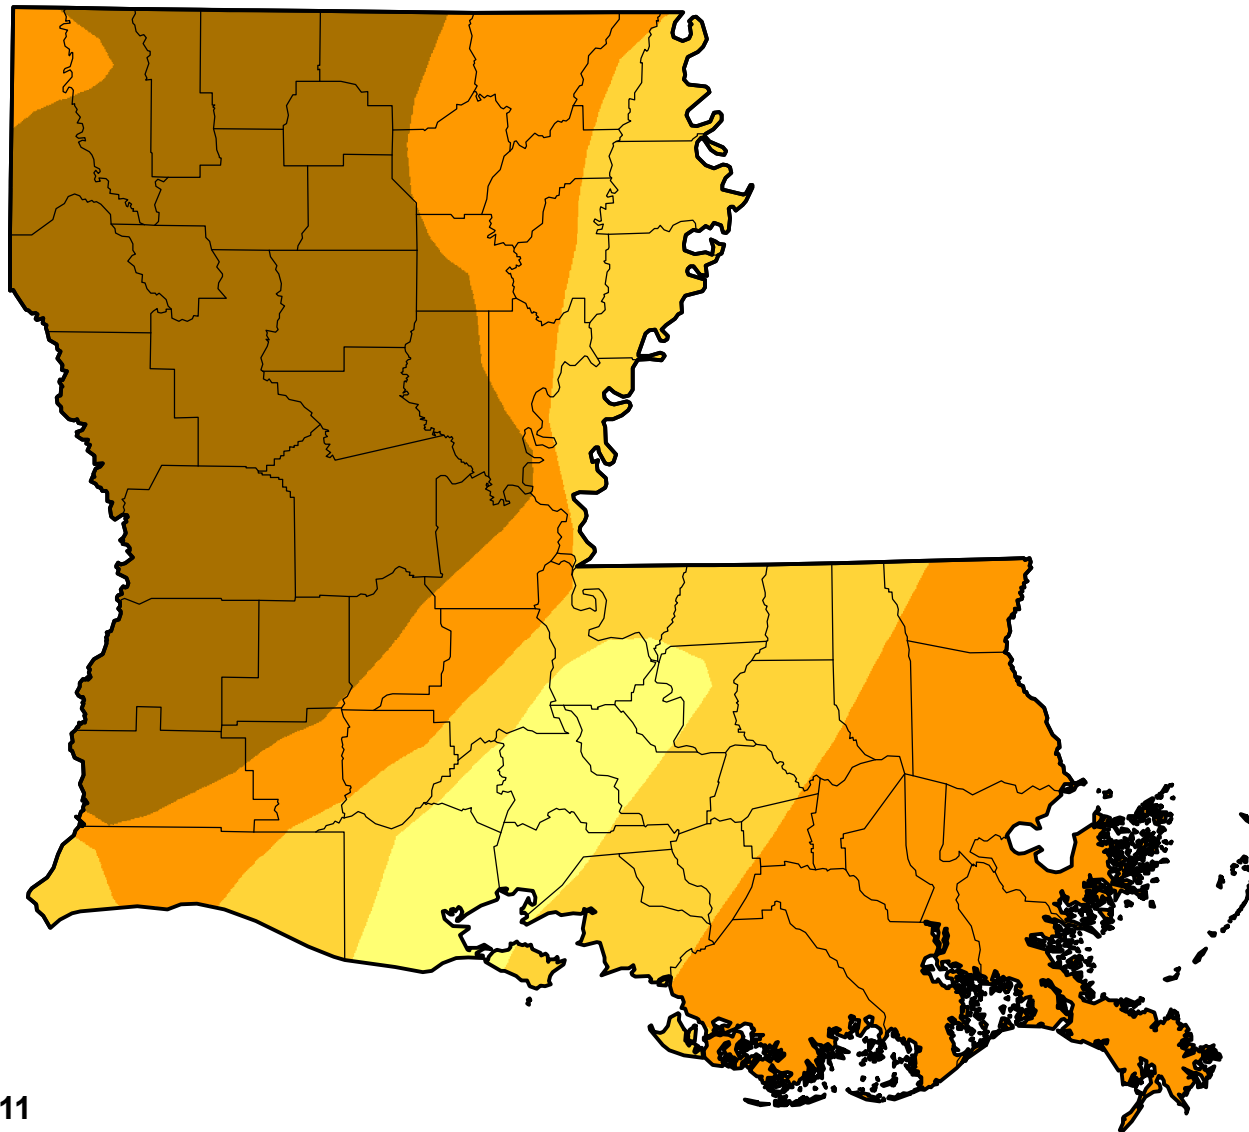

U.S. Drought Monitor Class Change - Louisiana

52 Week

March 1, 2011
compared to
March 4, 2010

-  5 Class Degradation
-  4 Class Degradation
-  3 Class Degradation
-  2 Class Degradation
-  1 Class Degradation
-  No Change
-  1 Class Improvement
-  2 Class Improvement
-  3 Class Improvement
-  4 Class Improvement
-  5 Class Improvement