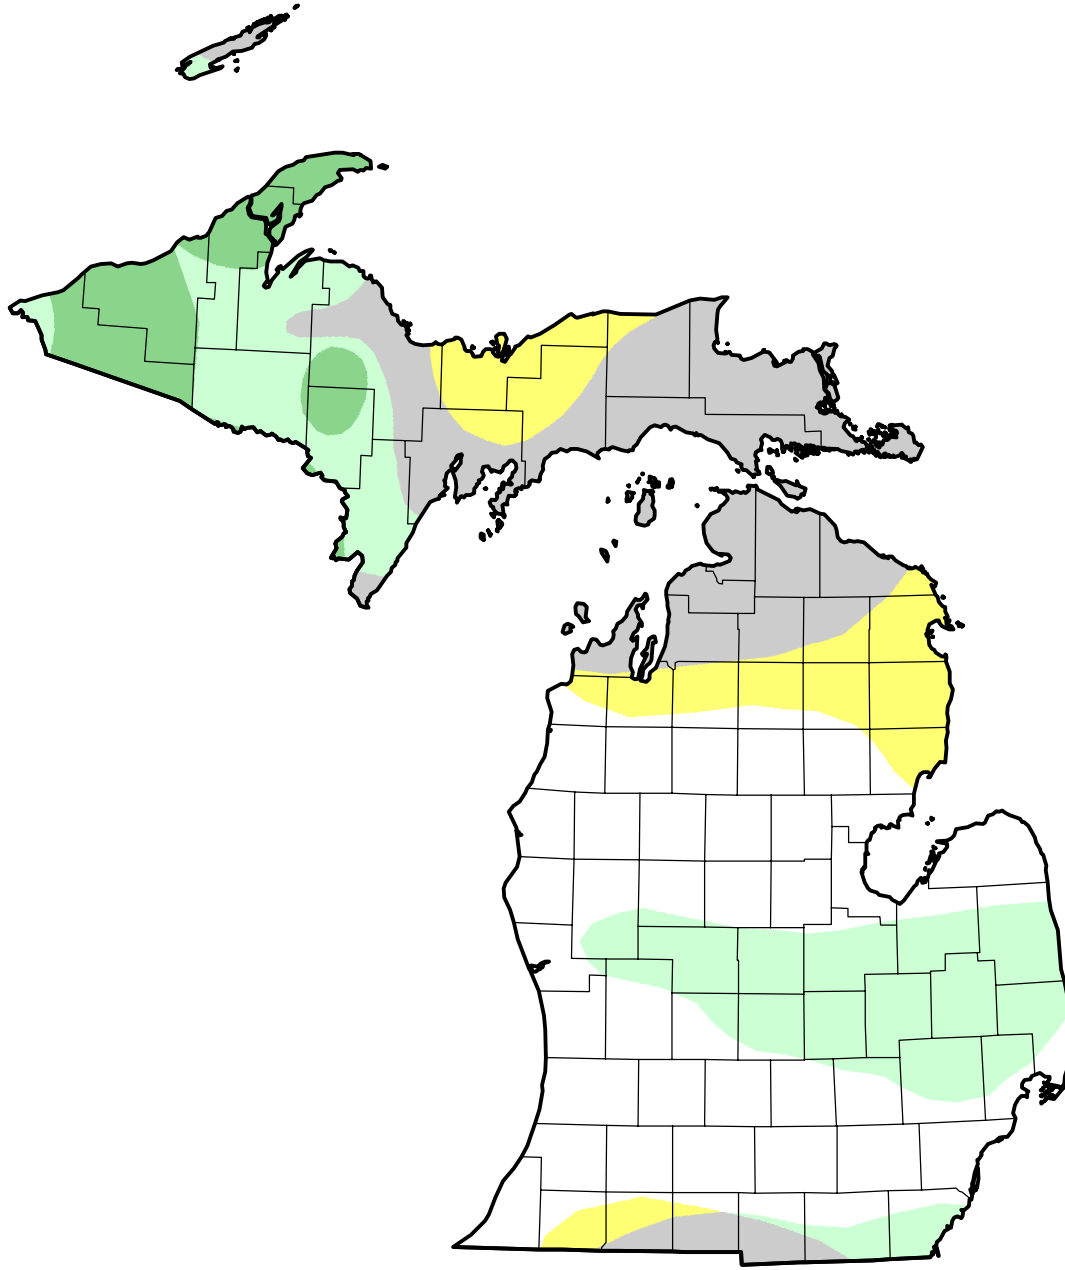

U.S. Drought Monitor Class Change - Michigan

26 Week

March 1, 2011
compared to
September 2, 2010

droughtmonitor.unl.edu

- | | |
|---|---------------------|
|  | 5 Class Degradation |
|  | 4 Class Degradation |
|  | 3 Class Degradation |
|  | 2 Class Degradation |
|  | 1 Class Degradation |
|  | No Change |
|  | 1 Class Improvement |
|  | 2 Class Improvement |
|  | 3 Class Improvement |
|  | 4 Class Improvement |
|  | 5 Class Improvement |