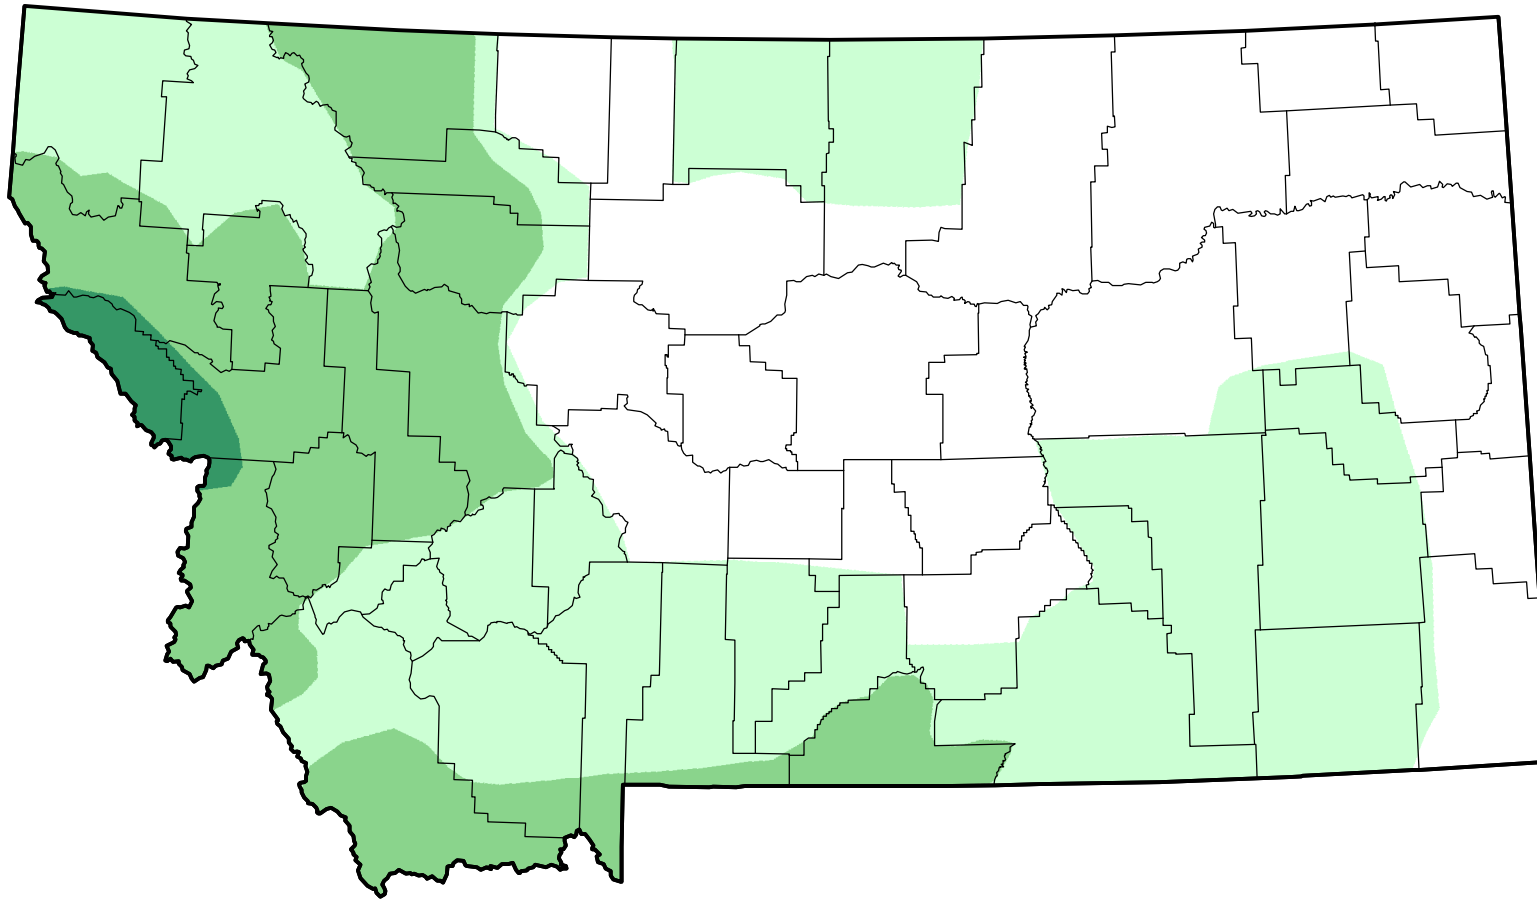

U.S. Drought Monitor Class Change - Montana

52 Week

March 1, 2011
compared to
March 4, 2010

droughtmonitor.unl.edu

-  5 Class Degradation
-  4 Class Degradation
-  3 Class Degradation
-  2 Class Degradation
-  1 Class Degradation
-  No Change
-  1 Class Improvement
-  2 Class Improvement
-  3 Class Improvement
-  4 Class Improvement
-  5 Class Improvement