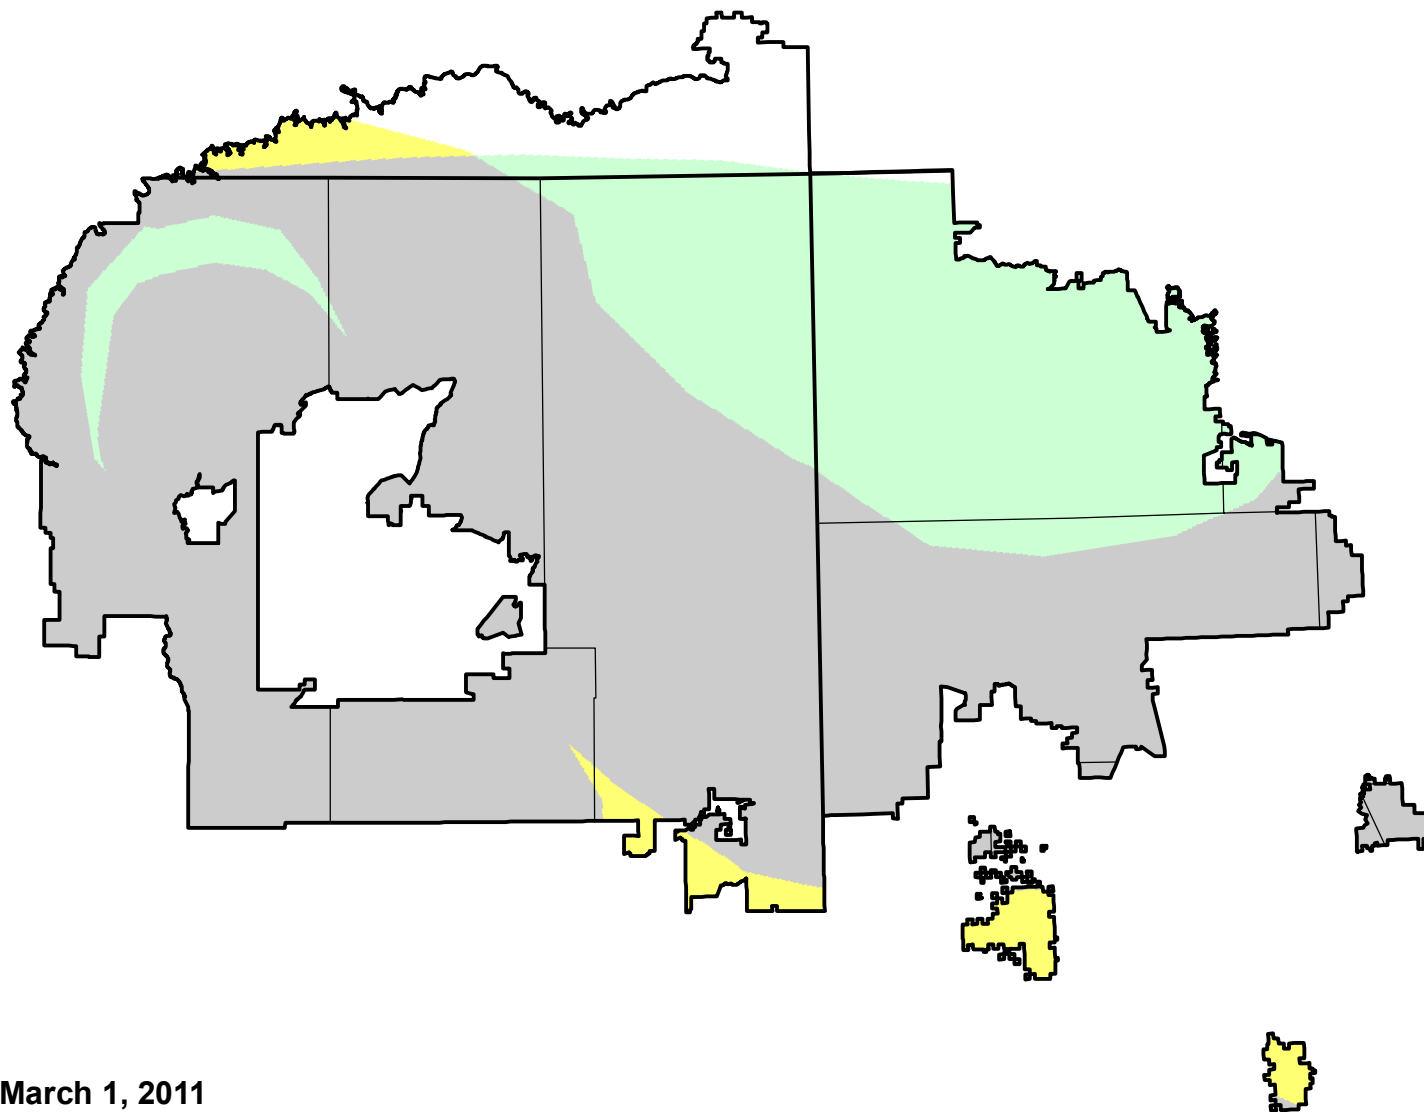

# U.S. Drought Monitor Class Change - Navajo

Start of Calendar Year

March 1, 2011  
compared to  
January 6, 2011

[droughtmonitor.unl.edu](http://droughtmonitor.unl.edu)

- |   |                     |
|---|---------------------|
|  | 5 Class Degradation |
|  | 4 Class Degradation |
|  | 3 Class Degradation |
|  | 2 Class Degradation |
|  | 1 Class Degradation |
|  | No Change           |
|  | 1 Class Improvement |
|  | 2 Class Improvement |
|  | 3 Class Improvement |
|  | 4 Class Improvement |
|  | 5 Class Improvement |