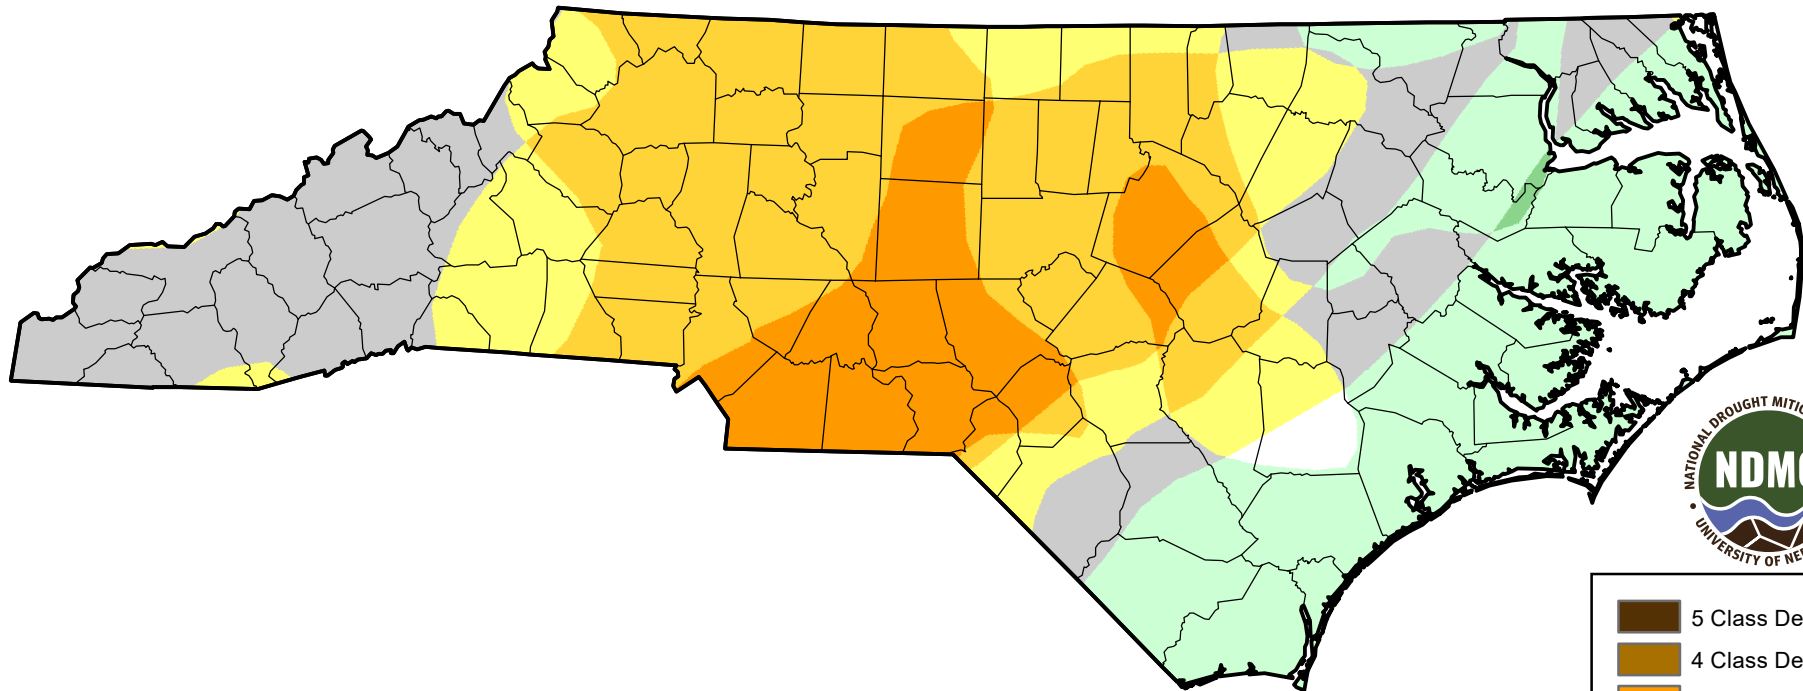

U.S. Drought Monitor Class Change - North Carolina

26 Week

**March 1, 2011
compared to
September 2, 2010**

droughtmonitor.unl.edu