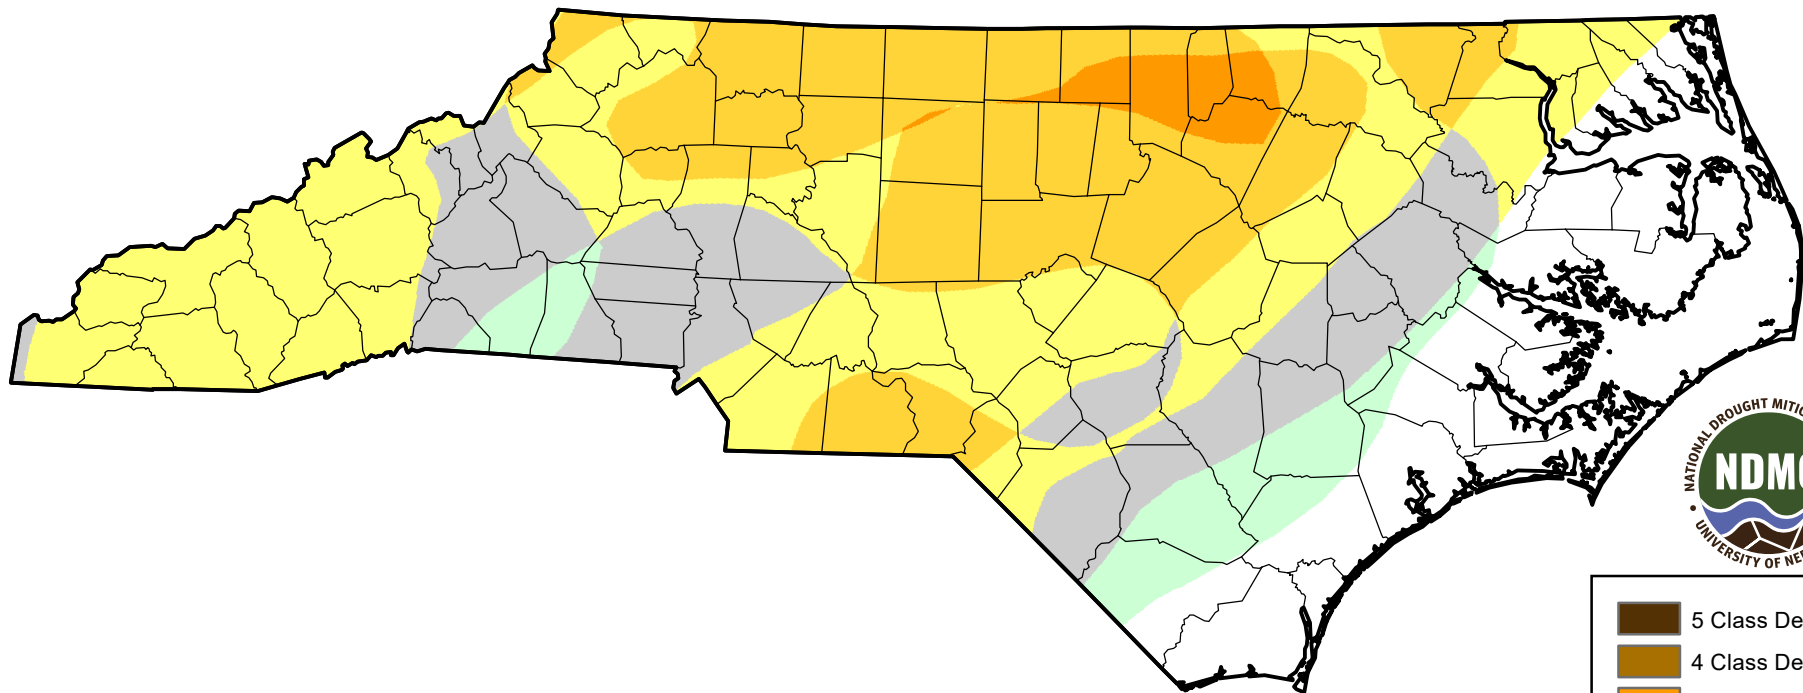

U.S. Drought Monitor Class Change - North Carolina

Start of Calendar Year

**March 1, 2011
compared to
January 6, 2011**

droughtmonitor.unl.edu

-  5 Class Degradation
-  4 Class Degradation
-  3 Class Degradation
-  2 Class Degradation
-  1 Class Degradation
-  No Change
-  1 Class Improvement
-  2 Class Improvement
-  3 Class Improvement
-  4 Class Improvement
-  5 Class Improvement