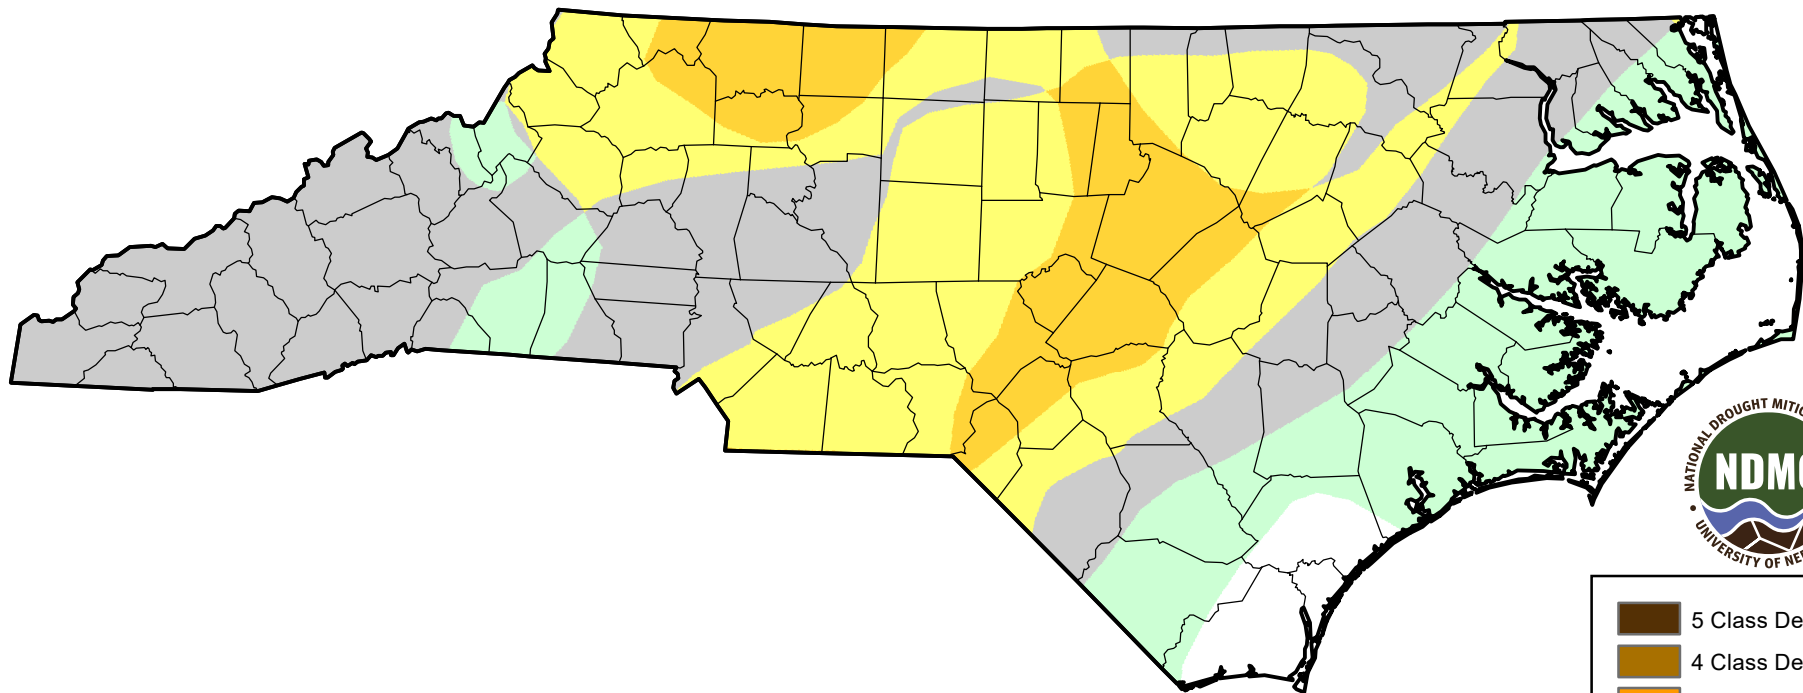

U.S. Drought Monitor Class Change - North Carolina

Start of Water Year

**March 1, 2011
compared to
September 30, 2010**

droughtmonitor.unl.edu