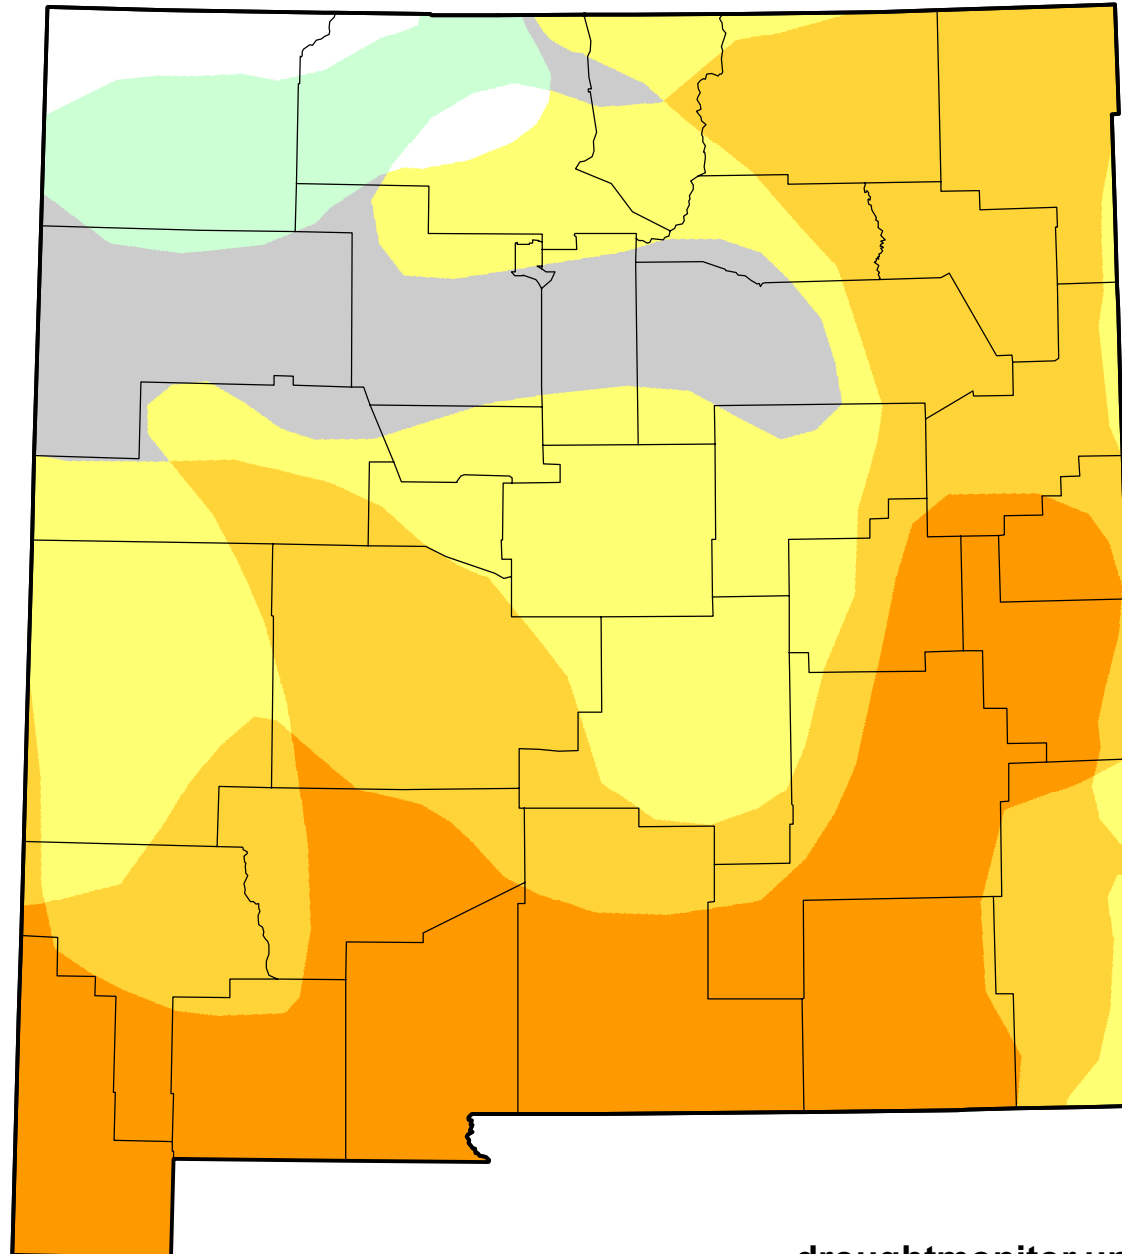

# U.S. Drought Monitor Class Change - New Mexico

## 13 Week

March 1, 2011  
compared to  
December 1, 2010

[droughtmonitor.unl.edu](http://droughtmonitor.unl.edu)

-  5 Class Degradation
-  4 Class Degradation
-  3 Class Degradation
-  2 Class Degradation
-  1 Class Degradation
-  No Change
-  1 Class Improvement
-  2 Class Improvement
-  3 Class Improvement
-  4 Class Improvement
-  5 Class Improvement