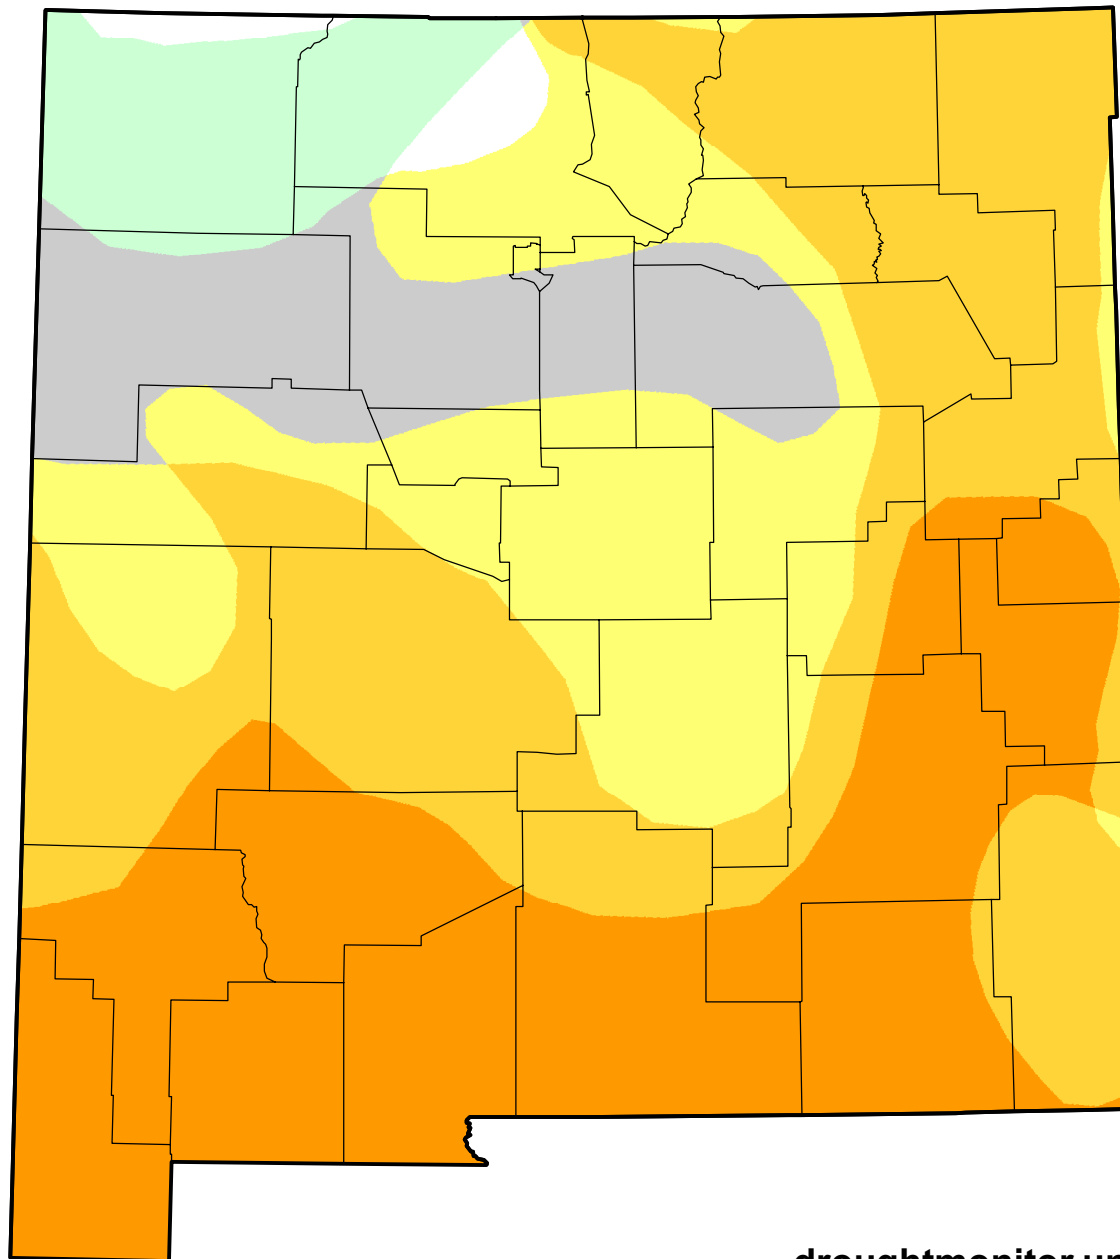

# U.S. Drought Monitor Class Change - New Mexico

## Start of Water Year

March 1, 2011  
compared to  
September 30, 2010

-  5 Class Degradation
-  4 Class Degradation
-  3 Class Degradation
-  2 Class Degradation
-  1 Class Degradation
-  No Change
-  1 Class Improvement
-  2 Class Improvement
-  3 Class Improvement
-  4 Class Improvement
-  5 Class Improvement