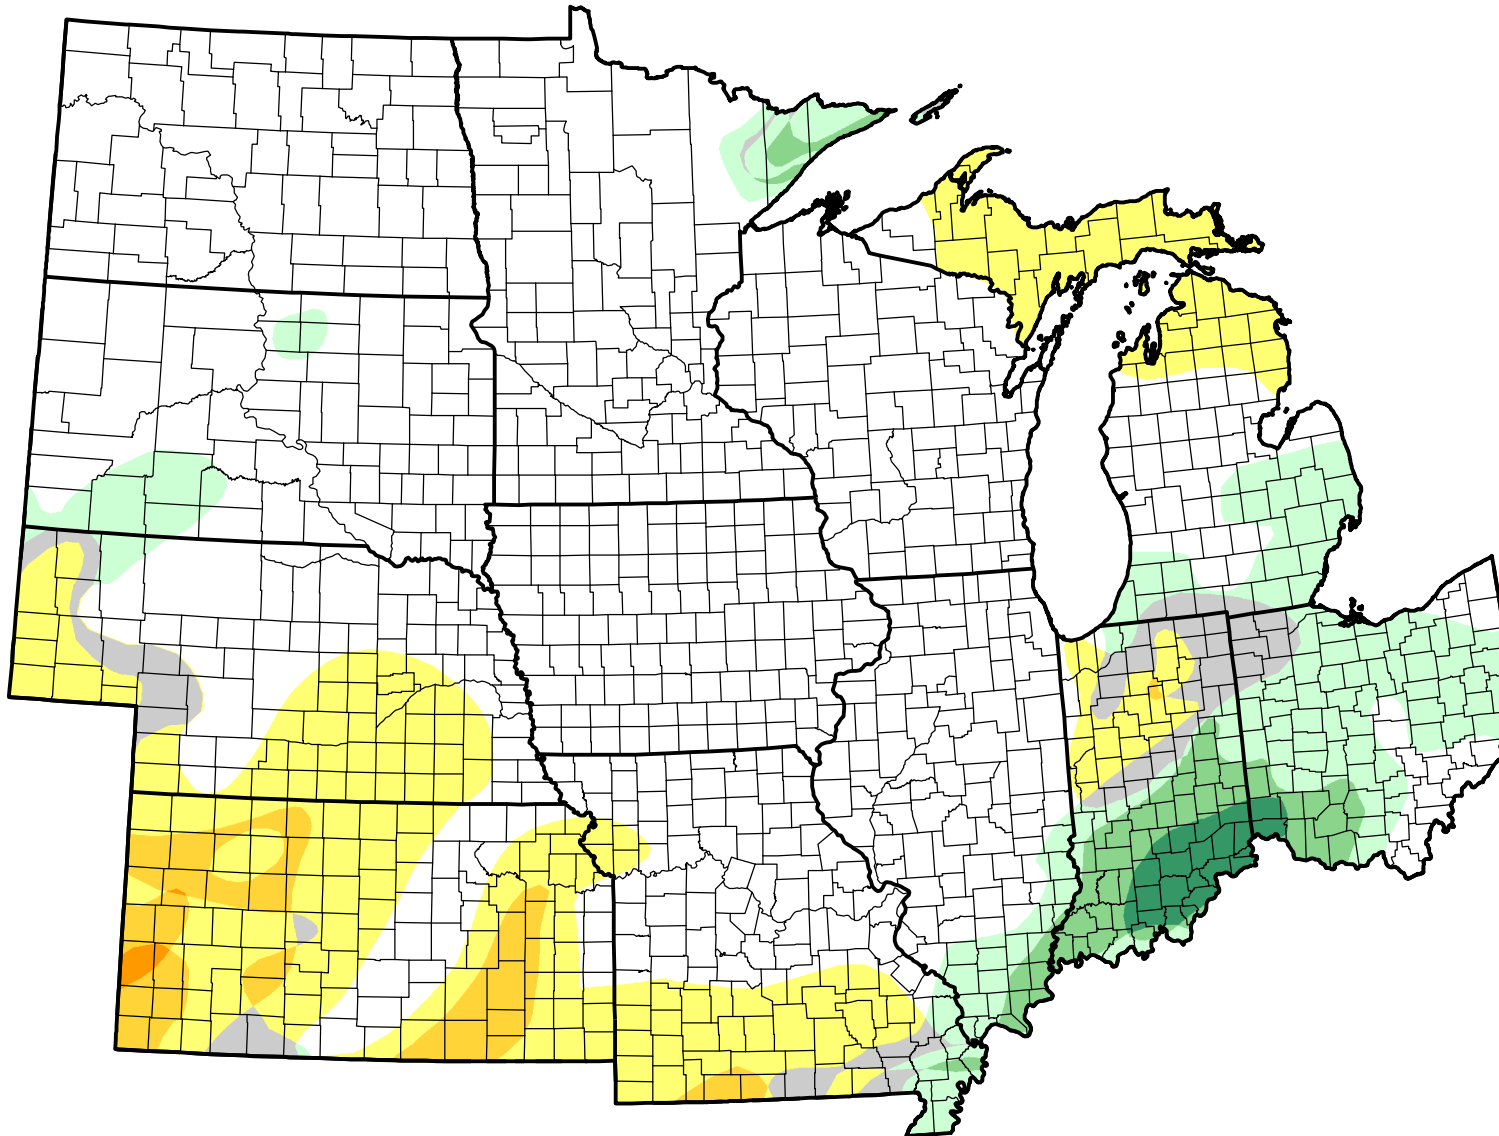

U.S. Drought Monitor Class Change - U2U North Central States Start of Water Year

March 1, 2011
compared to
September 30, 2010

droughtmonitor.unl.edu