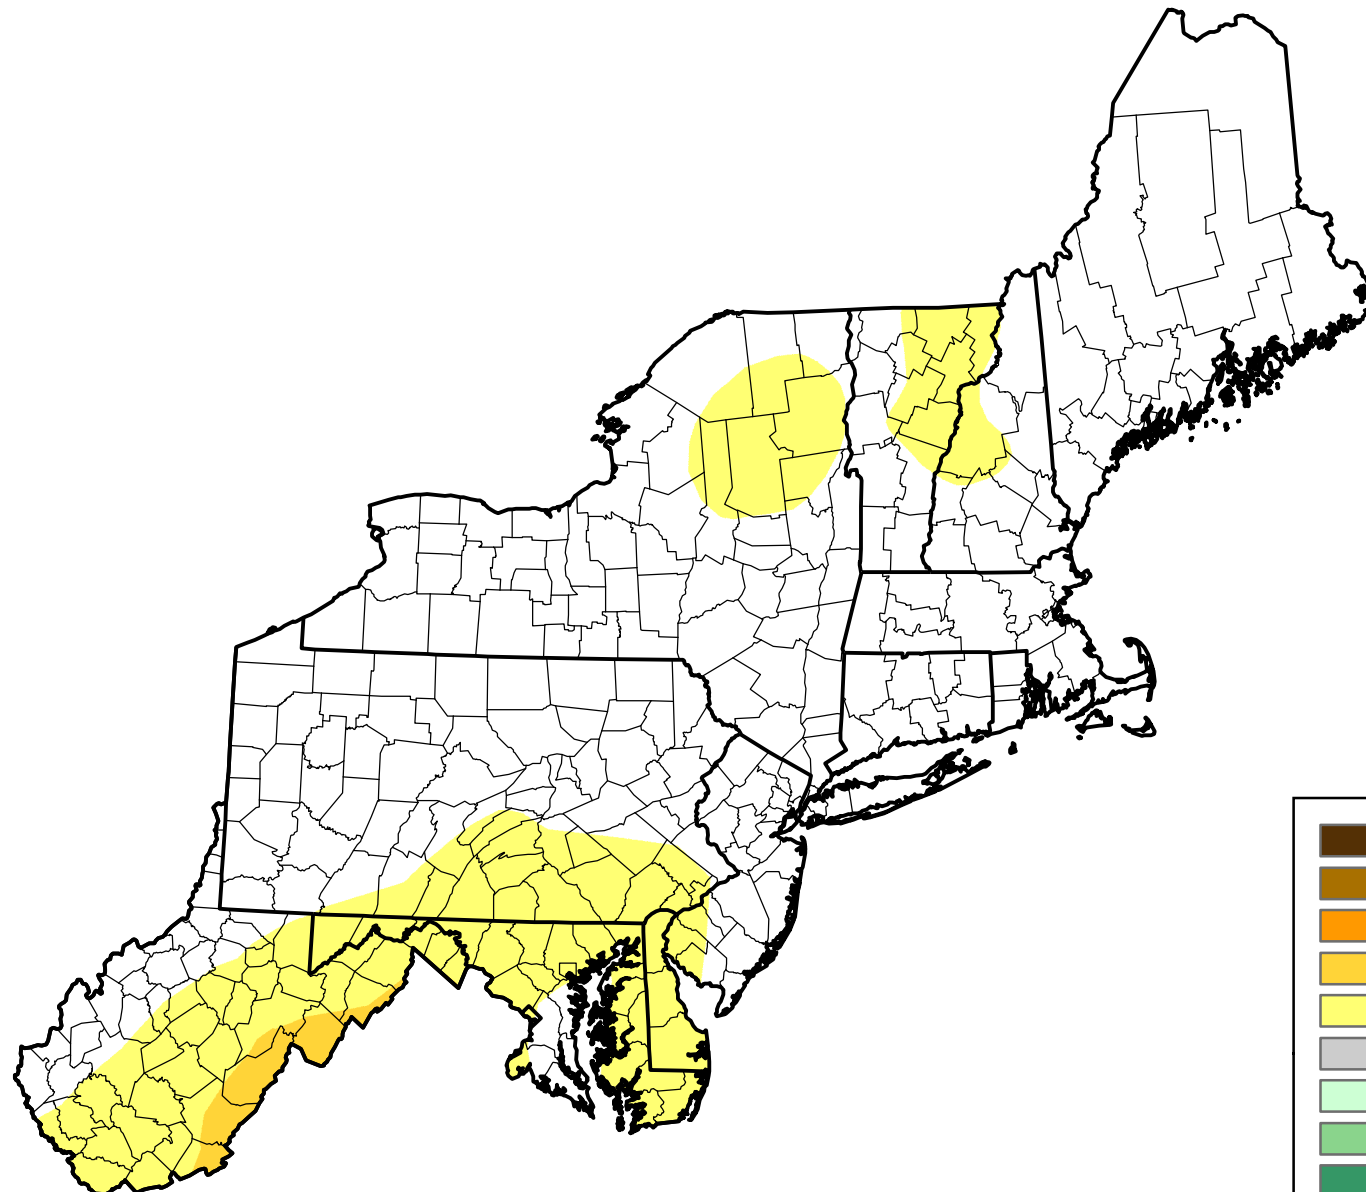

U.S. Drought Monitor Class Change - Northeast

52 Week

March 1, 2011
compared to
March 4, 2010

droughtmonitor.unl.edu