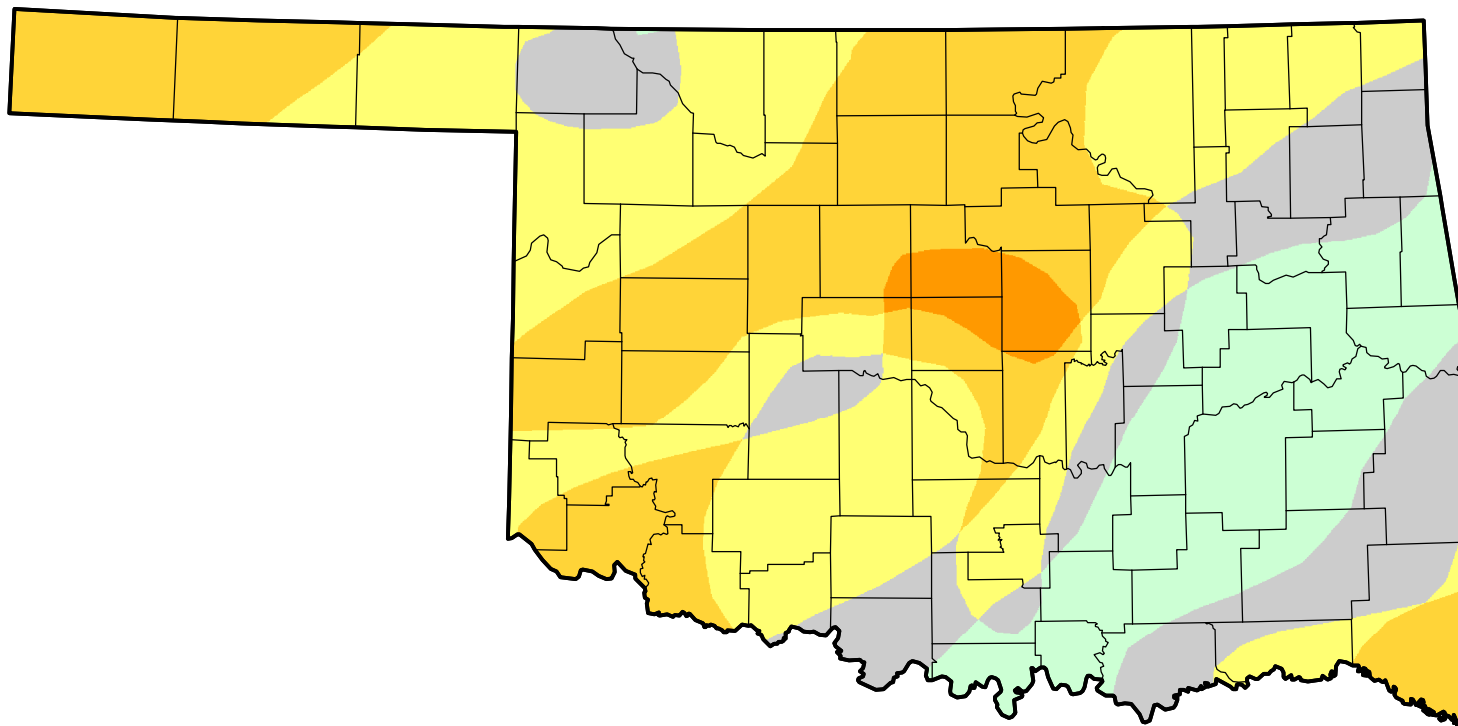

U.S. Drought Monitor Class Change - Oklahoma

26 Week

March 1, 2011
compared to
September 2, 2010

droughtmonitor.unl.edu

-  5 Class Degradation
-  4 Class Degradation
-  3 Class Degradation
-  2 Class Degradation
-  1 Class Degradation
-  No Change
-  1 Class Improvement
-  2 Class Improvement
-  3 Class Improvement
-  4 Class Improvement
-  5 Class Improvement