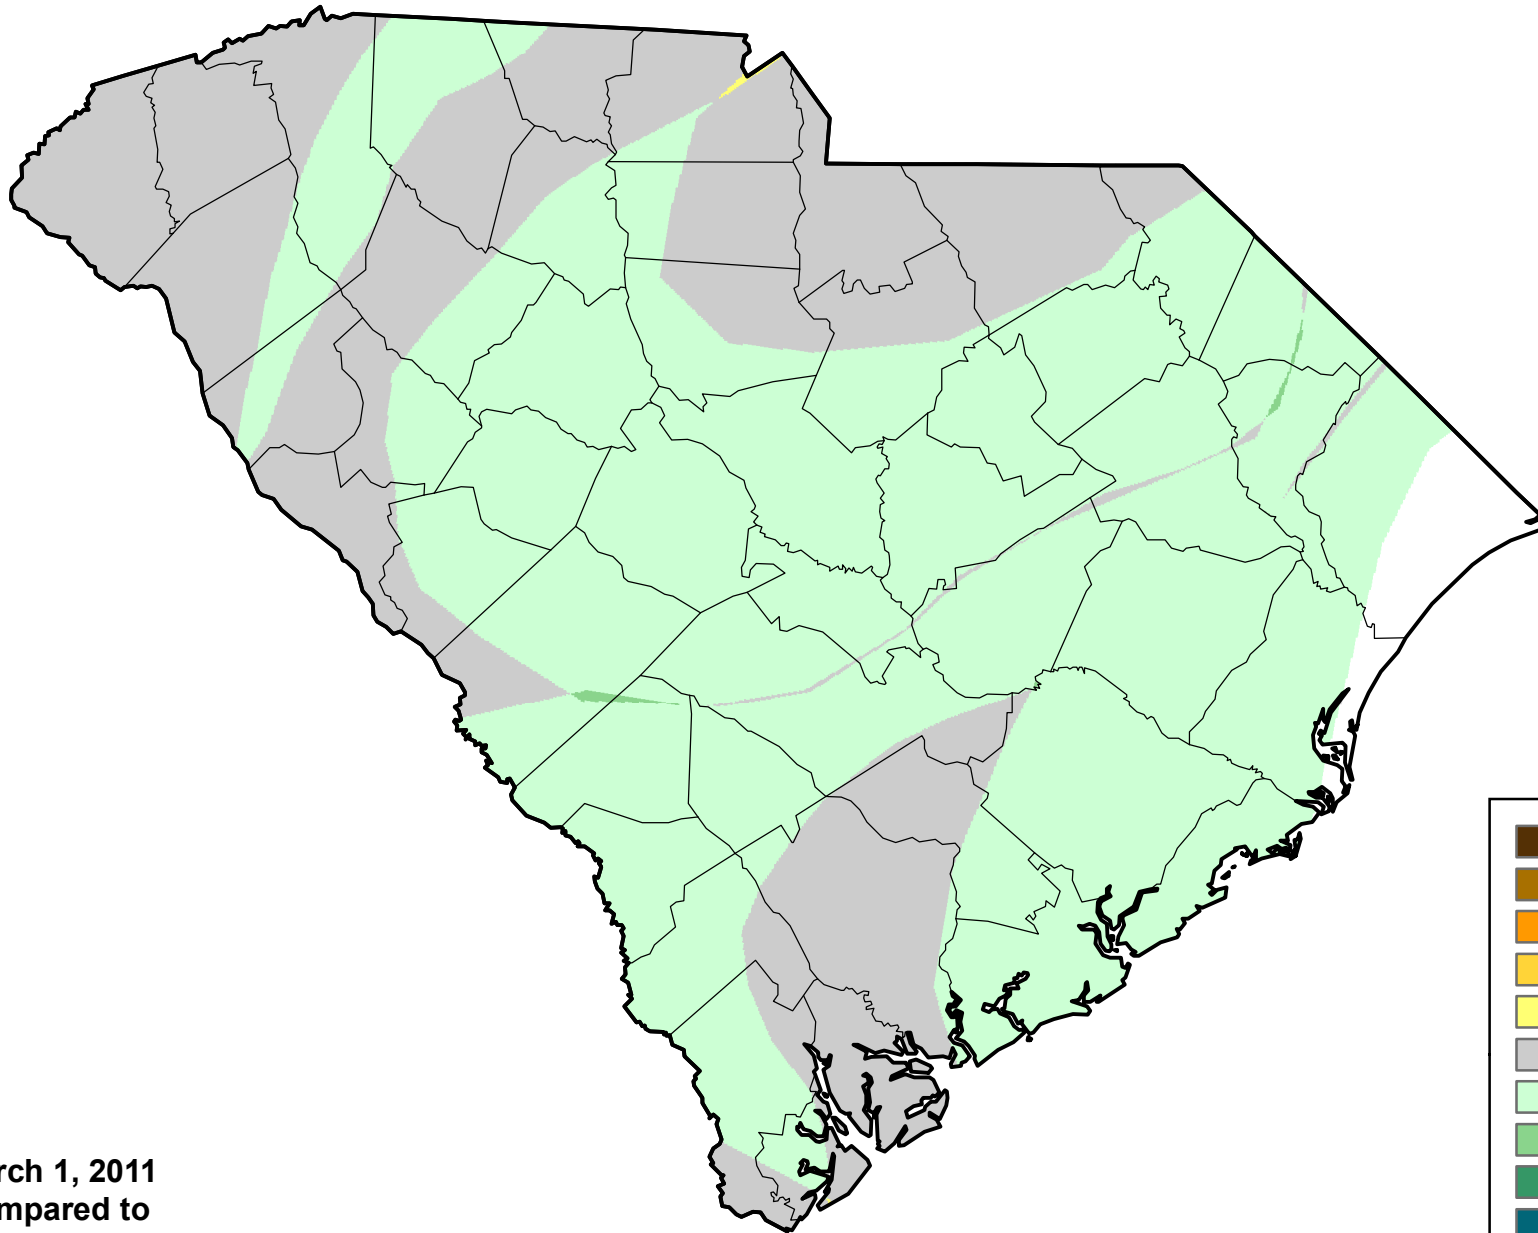

U.S. Drought Monitor Class Change - South Carolina

4 Week

March 1, 2011
compared to
February 3, 2011

droughtmonitor.unl.edu

- 5 Class Degradation
- 4 Class Degradation
- 3 Class Degradation
- 2 Class Degradation
- 1 Class Degradation
- No Change
- 1 Class Improvement
- 2 Class Improvement
- 3 Class Improvement
- 4 Class Improvement
- 5 Class Improvement