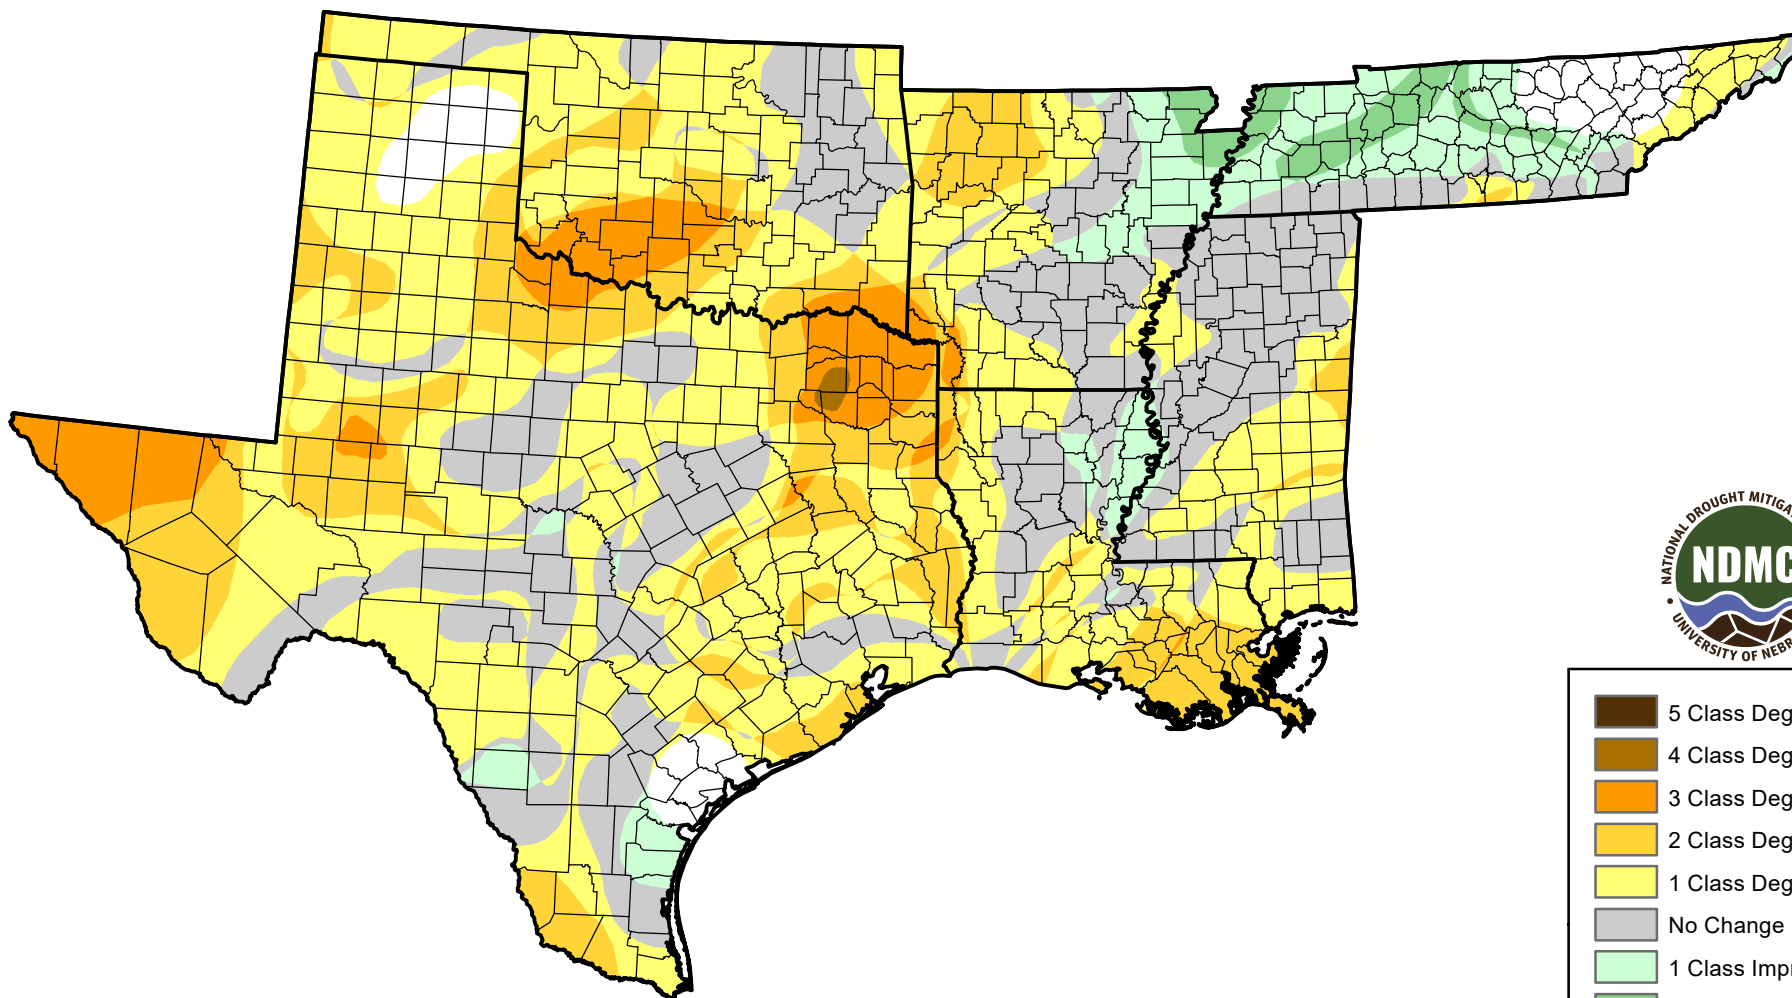

U.S. Drought Monitor Class Change - South

13 Week

March 1, 2011
compared to
December 1, 2010

droughtmonitor.unl.edu

-  5 Class Degradation
-  4 Class Degradation
-  3 Class Degradation
-  2 Class Degradation
-  1 Class Degradation
-  No Change
-  1 Class Improvement
-  2 Class Improvement
-  3 Class Improvement
-  4 Class Improvement
-  5 Class Improvement