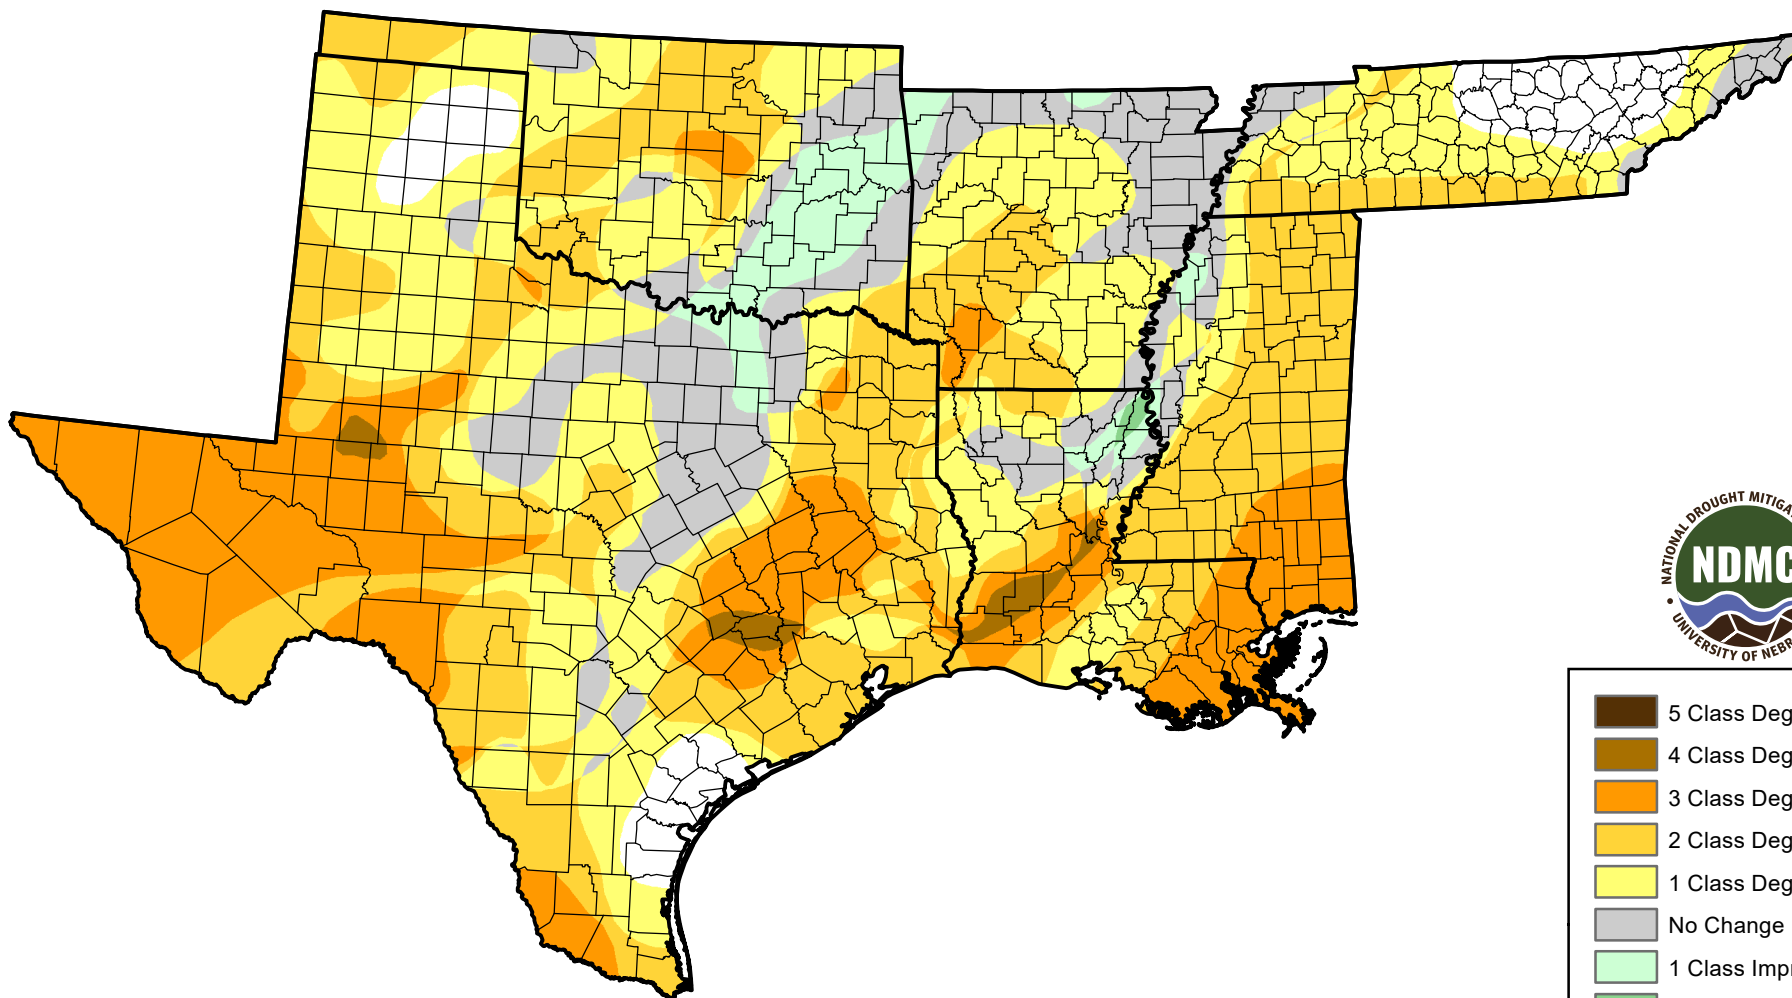

U.S. Drought Monitor Class Change - South

26 Week

March 1, 2011
compared to
September 2, 2010

droughtmonitor.unl.edu

-  5 Class Degradation
-  4 Class Degradation
-  3 Class Degradation
-  2 Class Degradation
-  1 Class Degradation
-  No Change
-  1 Class Improvement
-  2 Class Improvement
-  3 Class Improvement
-  4 Class Improvement
-  5 Class Improvement