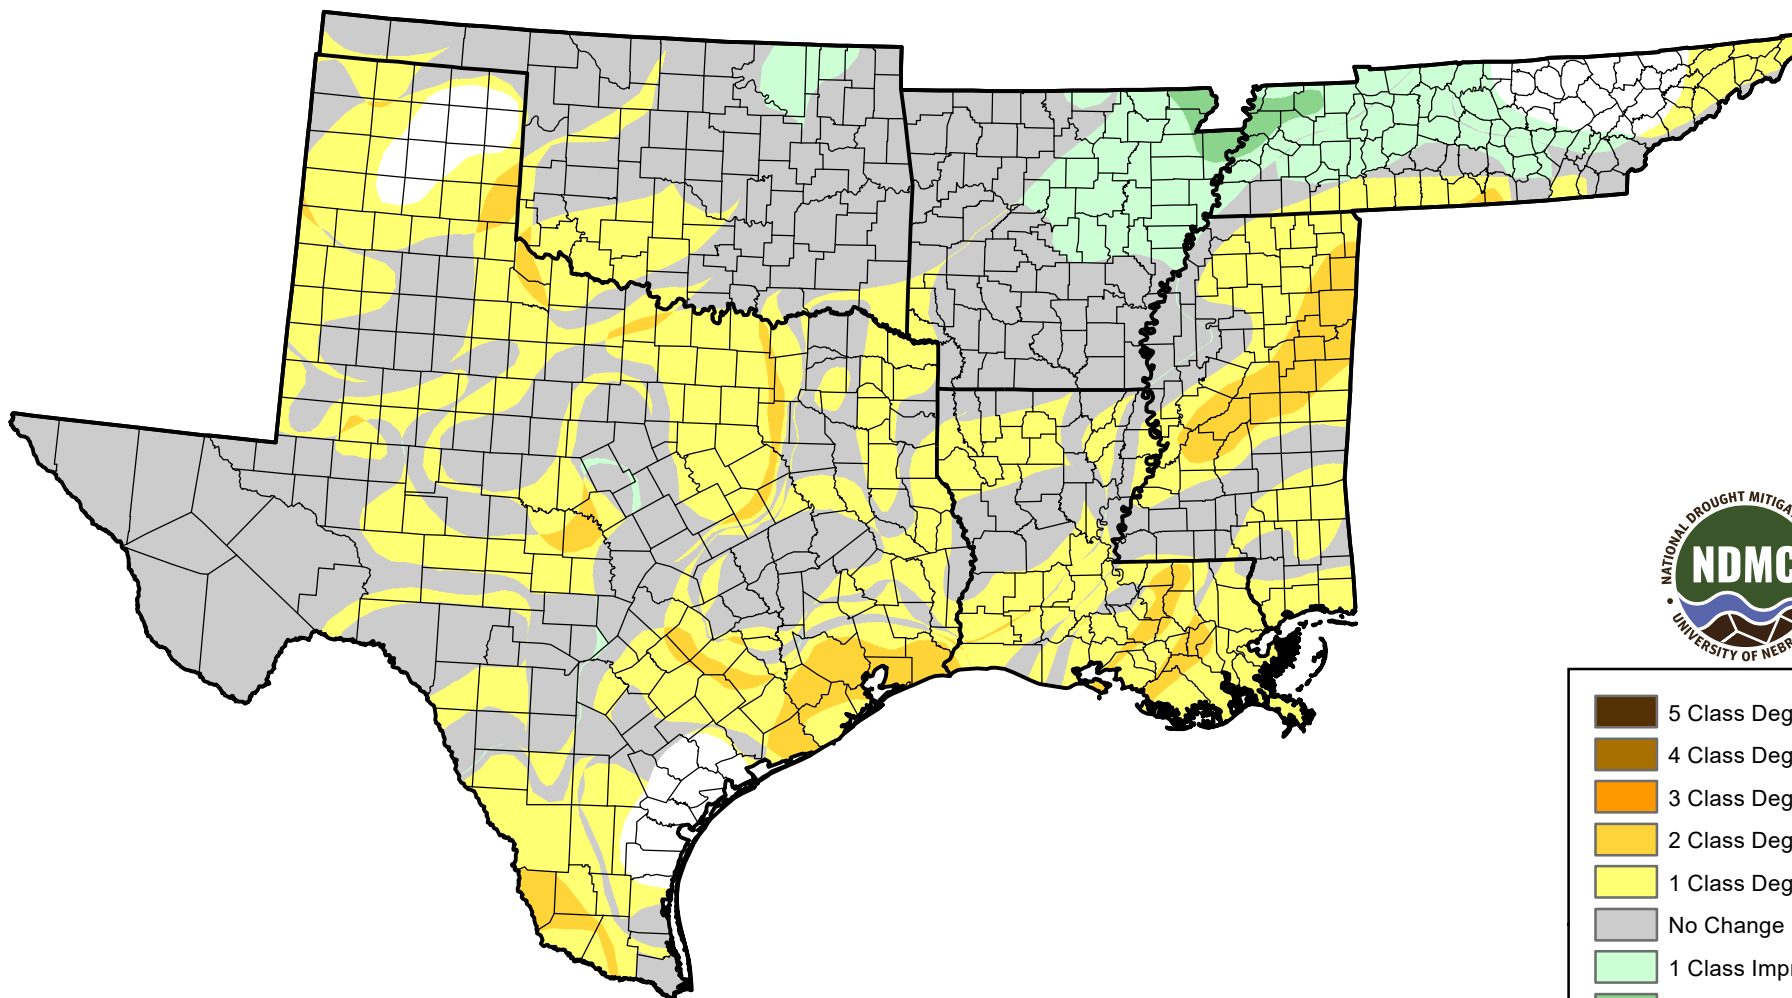

U.S. Drought Monitor Class Change - South

4 Week

March 1, 2011
compared to
February 3, 2011

droughtmonitor.unl.edu

-  5 Class Degradation
-  4 Class Degradation
-  3 Class Degradation
-  2 Class Degradation
-  1 Class Degradation
-  No Change
-  1 Class Improvement
-  2 Class Improvement
-  3 Class Improvement
-  4 Class Improvement
-  5 Class Improvement