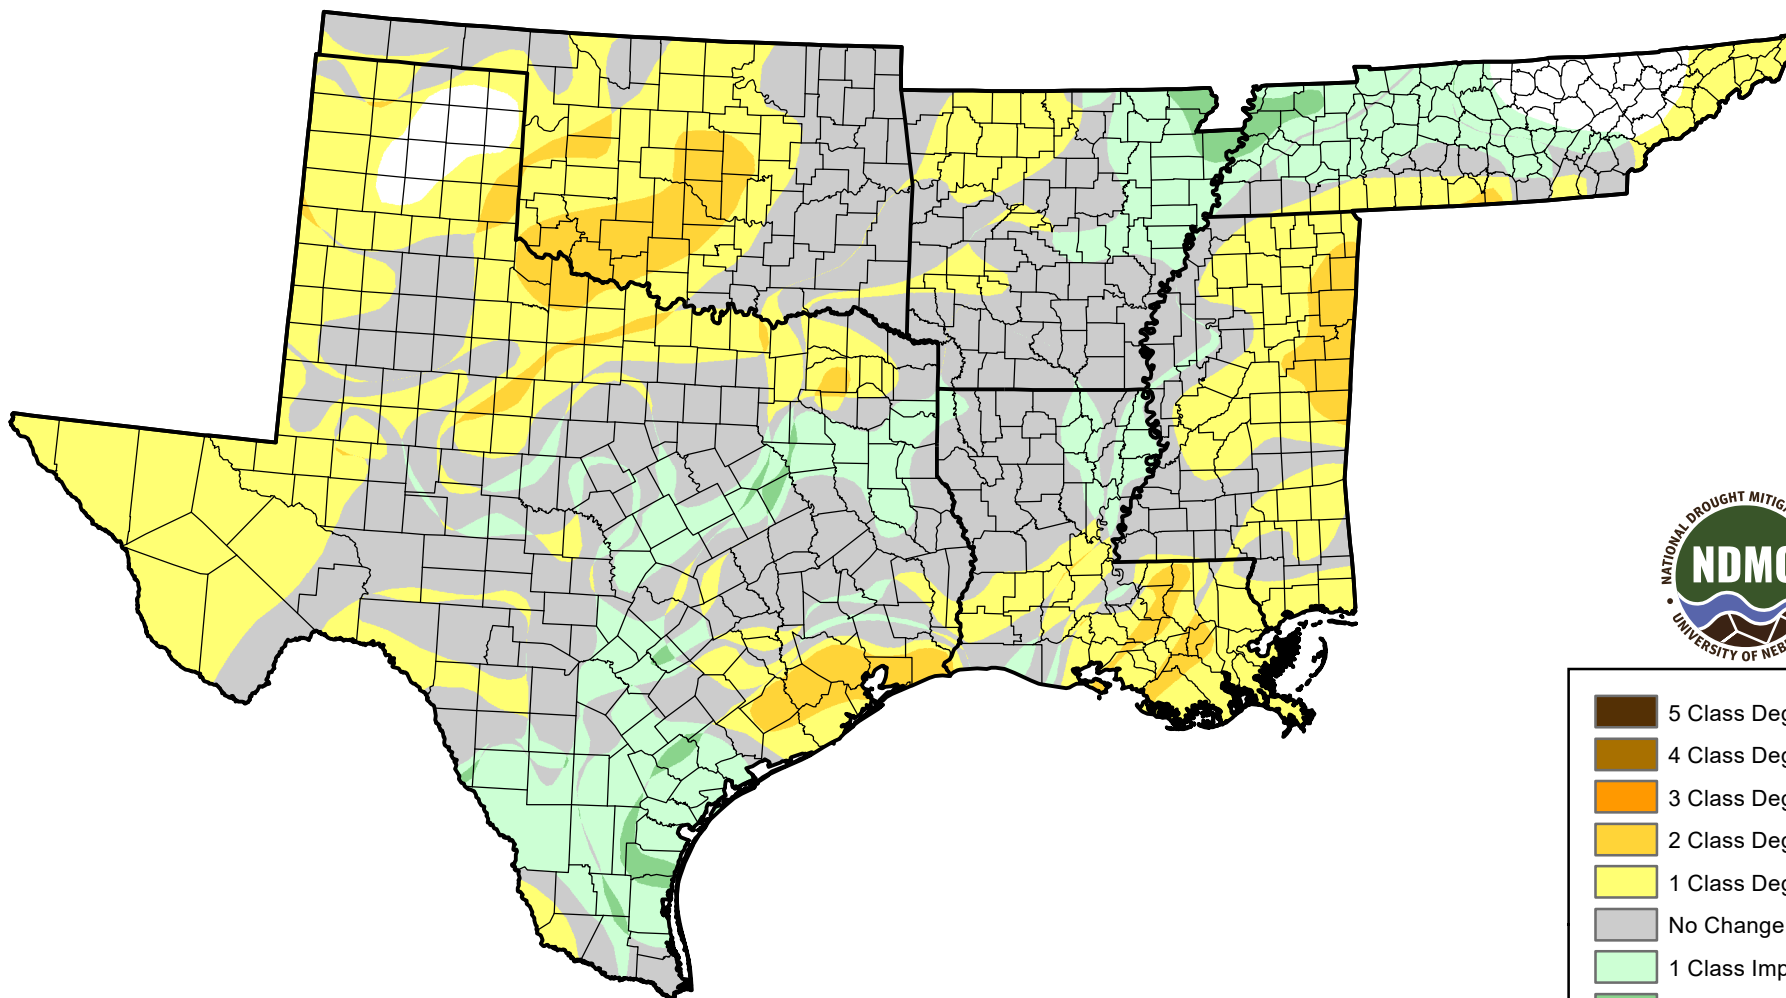

U.S. Drought Monitor Class Change - South

Start of Calendar Year

March 1, 2011
compared to
January 6, 2011

droughtmonitor.unl.edu

-  5 Class Degradation
-  4 Class Degradation
-  3 Class Degradation
-  2 Class Degradation
-  1 Class Degradation
-  No Change
-  1 Class Improvement
-  2 Class Improvement
-  3 Class Improvement
-  4 Class Improvement
-  5 Class Improvement