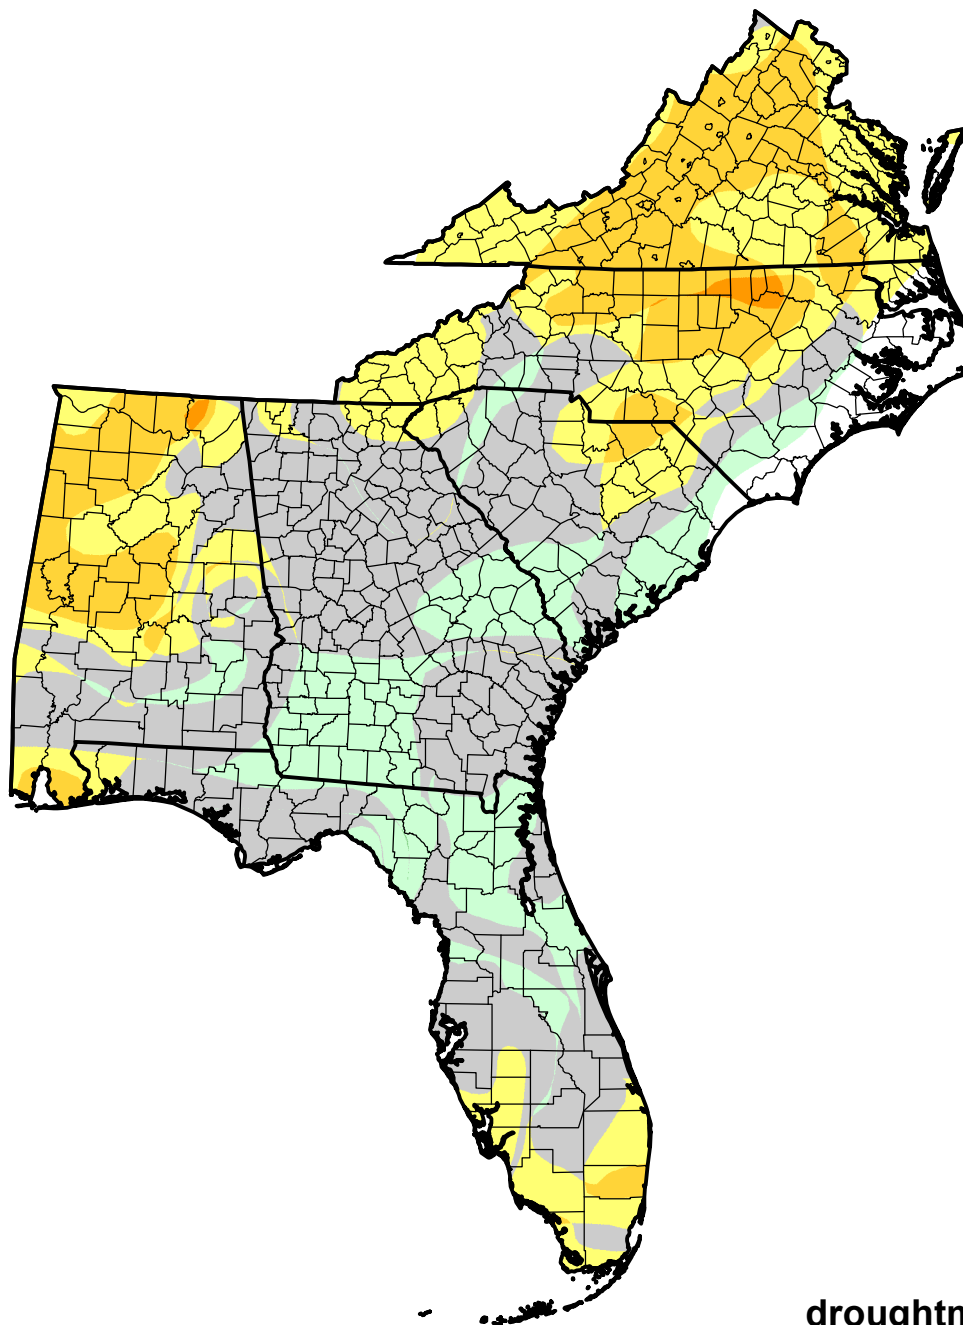

U.S. Drought Monitor Class Change - Southeast

Start of Calendar Year

March 1, 2011
compared to
January 6, 2011

droughtmonitor.unl.edu

- | | |
|---|---------------------|
|  | 5 Class Degradation |
|  | 4 Class Degradation |
|  | 3 Class Degradation |
|  | 2 Class Degradation |
|  | 1 Class Degradation |
|  | No Change |
|  | 1 Class Improvement |
|  | 2 Class Improvement |
|  | 3 Class Improvement |
|  | 4 Class Improvement |
|  | 5 Class Improvement |