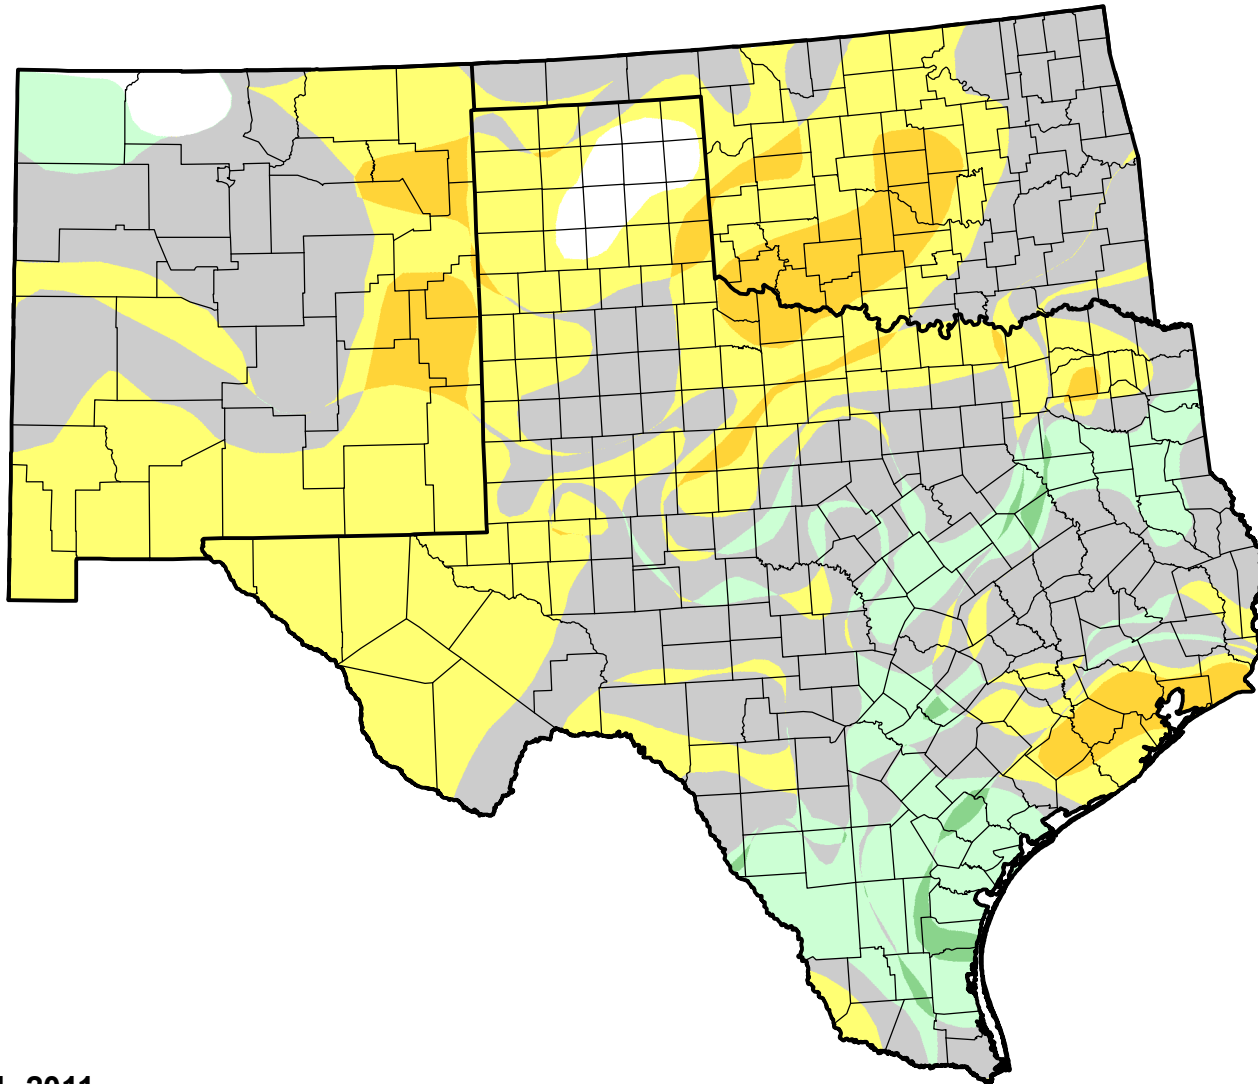

U.S. Drought Monitor Class Change - Southern Plains RDEWS

8 Week

March 1, 2011
compared to
January 6, 2011

droughtmonitor.unl.edu

-  5 Class Degradation
-  4 Class Degradation
-  3 Class Degradation
-  2 Class Degradation
-  1 Class Degradation
-  No Change
-  1 Class Improvement
-  2 Class Improvement
-  3 Class Improvement
-  4 Class Improvement
-  5 Class Improvement