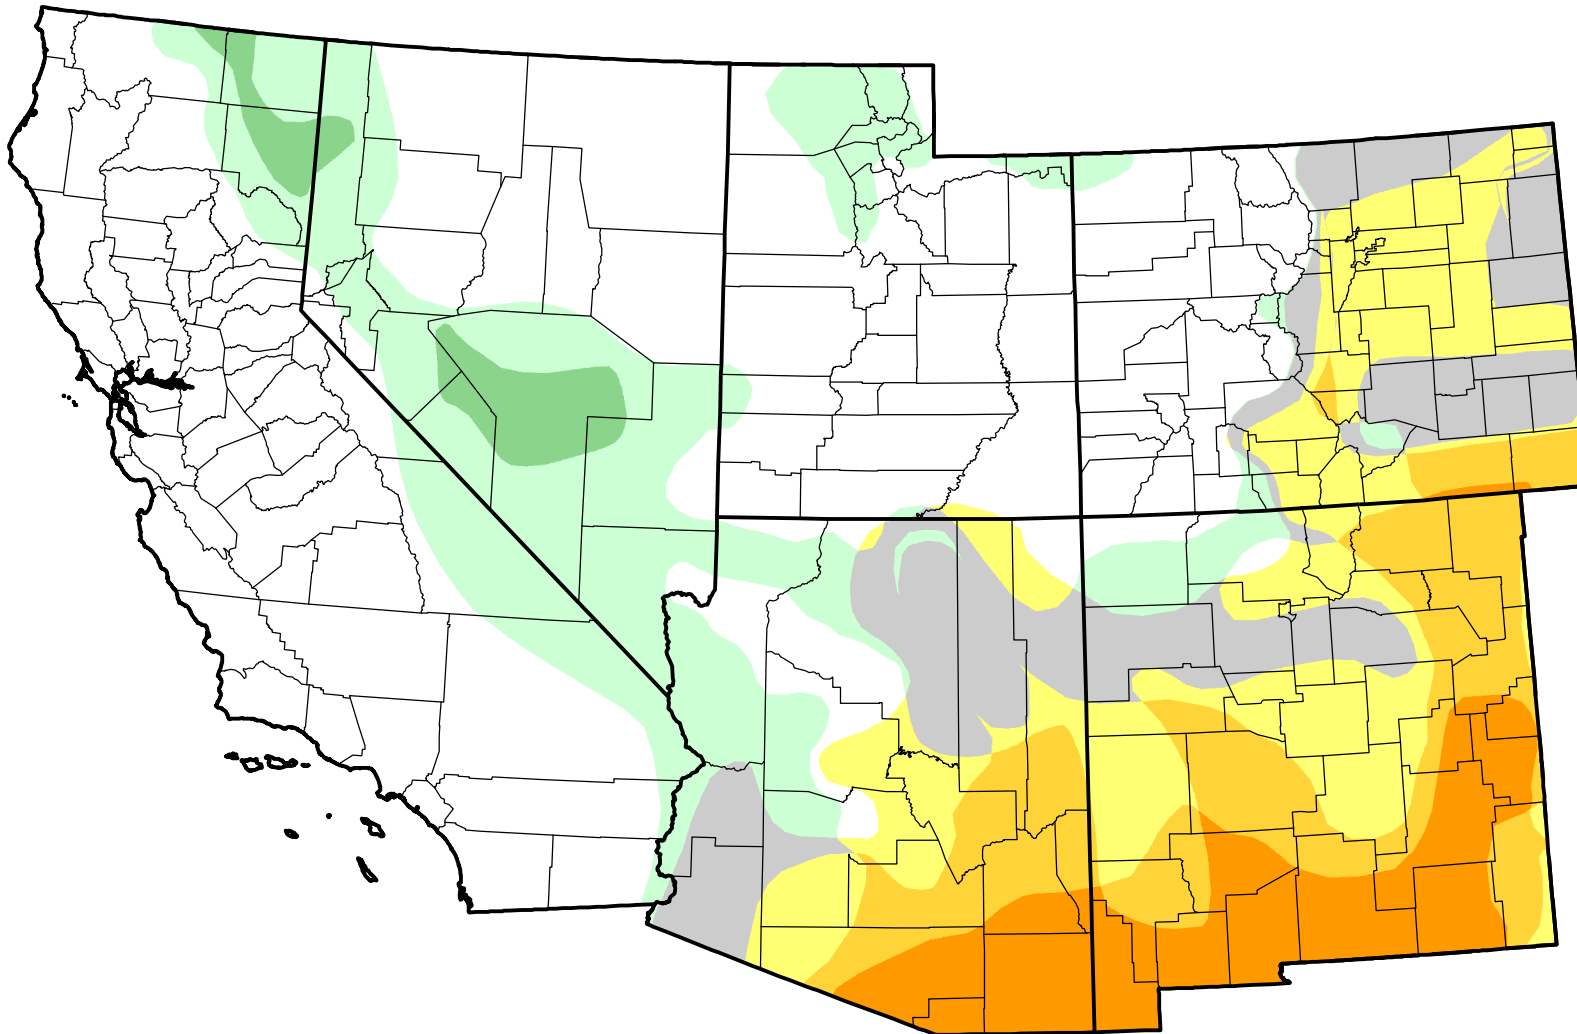

U.S. Drought Monitor Class Change - Southwest

13 Week

March 1, 2011
compared to
December 1, 2010

droughtmonitor.unl.edu

-  5 Class Degradation
-  4 Class Degradation
-  3 Class Degradation
-  2 Class Degradation
-  1 Class Degradation
-  No Change
-  1 Class Improvement
-  2 Class Improvement
-  3 Class Improvement
-  4 Class Improvement
-  5 Class Improvement