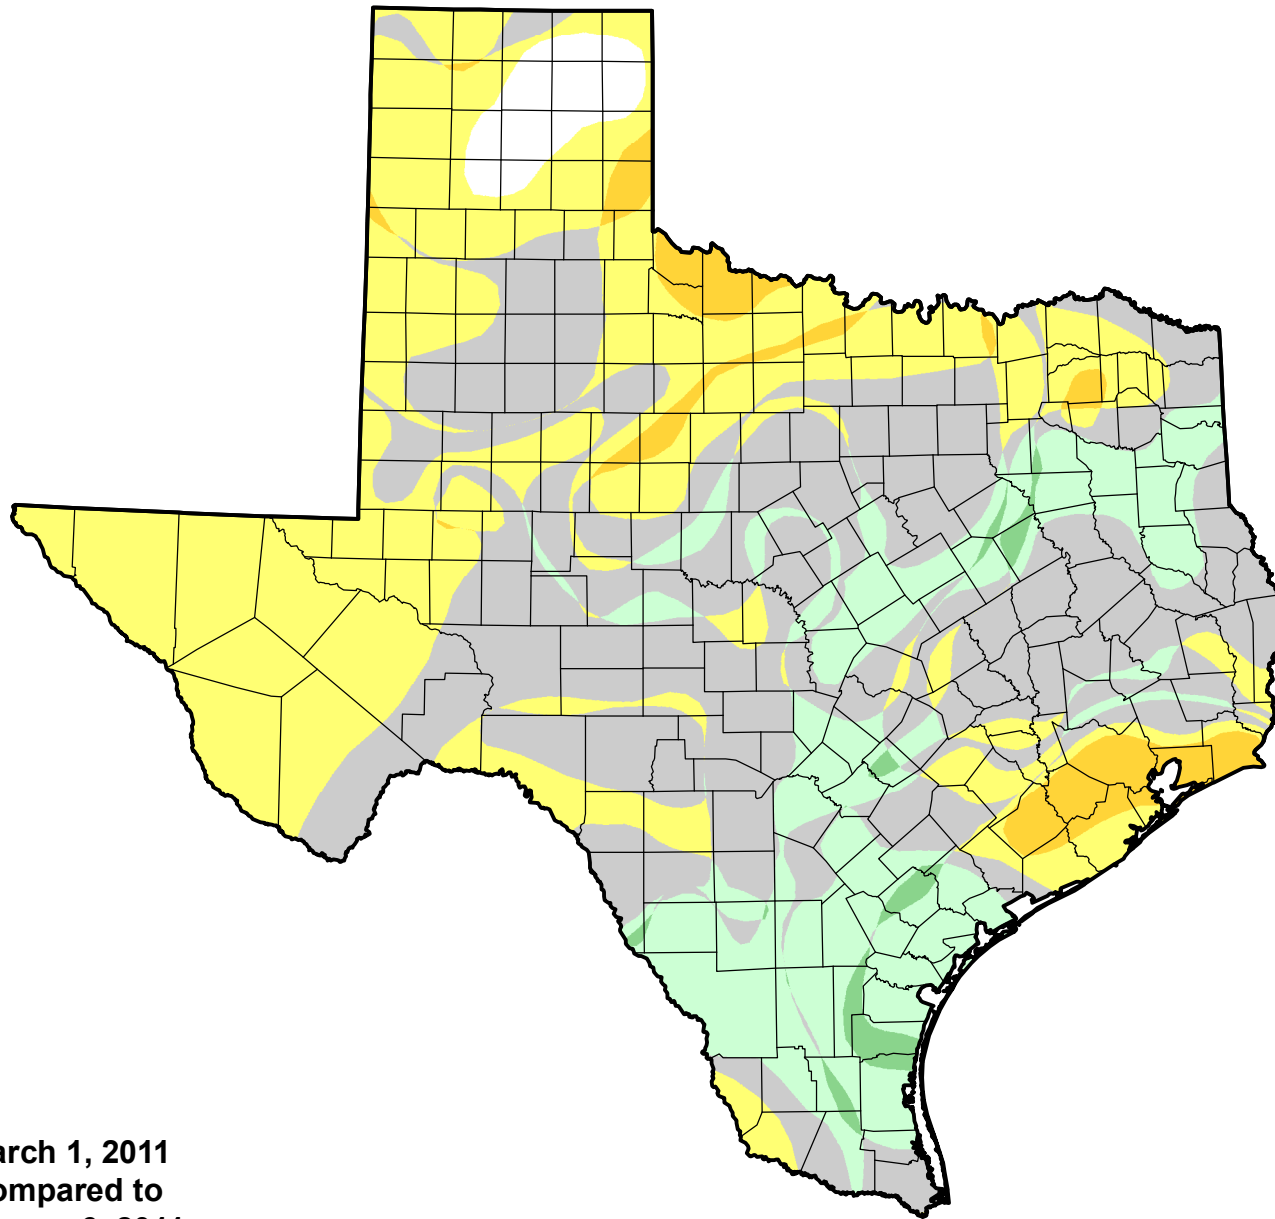

U.S. Drought Monitor Class Change - Texas

Start of Calendar Year

March 1, 2011
compared to
January 6, 2011

droughtmonitor.unl.edu

- 5 Class Degradation
- 4 Class Degradation
- 3 Class Degradation
- 2 Class Degradation
- 1 Class Degradation
- No Change
- 1 Class Improvement
- 2 Class Improvement
- 3 Class Improvement
- 4 Class Improvement
- 5 Class Improvement