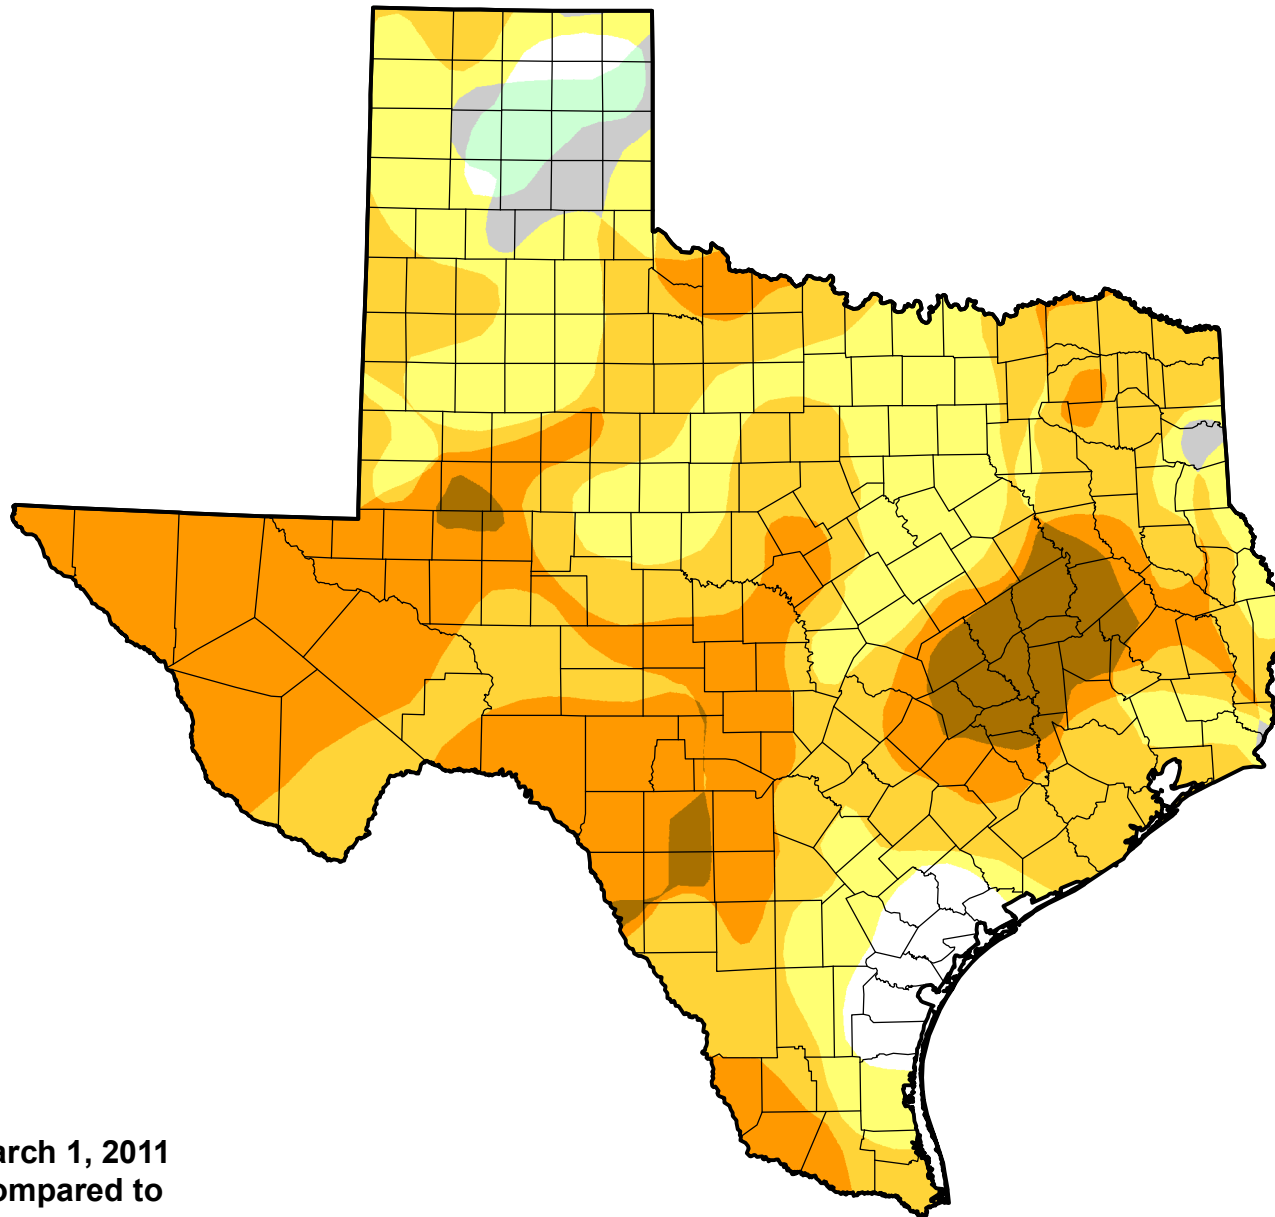

U.S. Drought Monitor Class Change - Texas

Start of Water Year

March 1, 2011
compared to
September 30, 2010

-  5 Class Degradation
-  4 Class Degradation
-  3 Class Degradation
-  2 Class Degradation
-  1 Class Degradation
-  No Change
-  1 Class Improvement
-  2 Class Improvement
-  3 Class Improvement
-  4 Class Improvement
-  5 Class Improvement