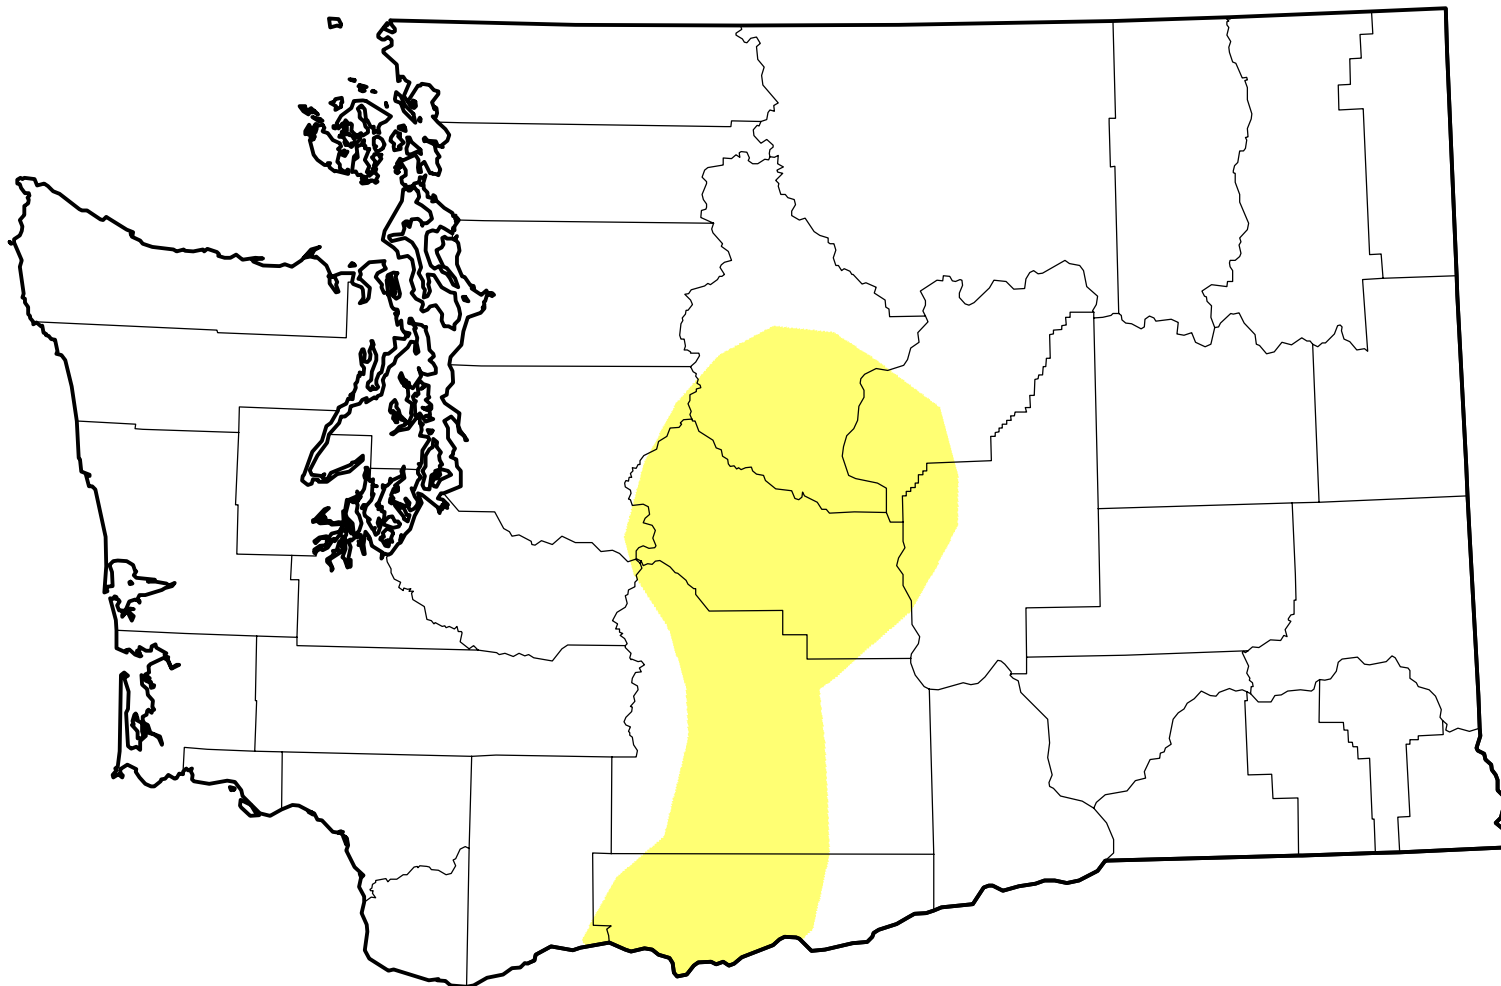

# U.S. Drought Monitor Class Change - Washington

## 8 Week

March 1, 2011  
compared to  
January 6, 2011

[droughtmonitor.unl.edu](http://droughtmonitor.unl.edu)