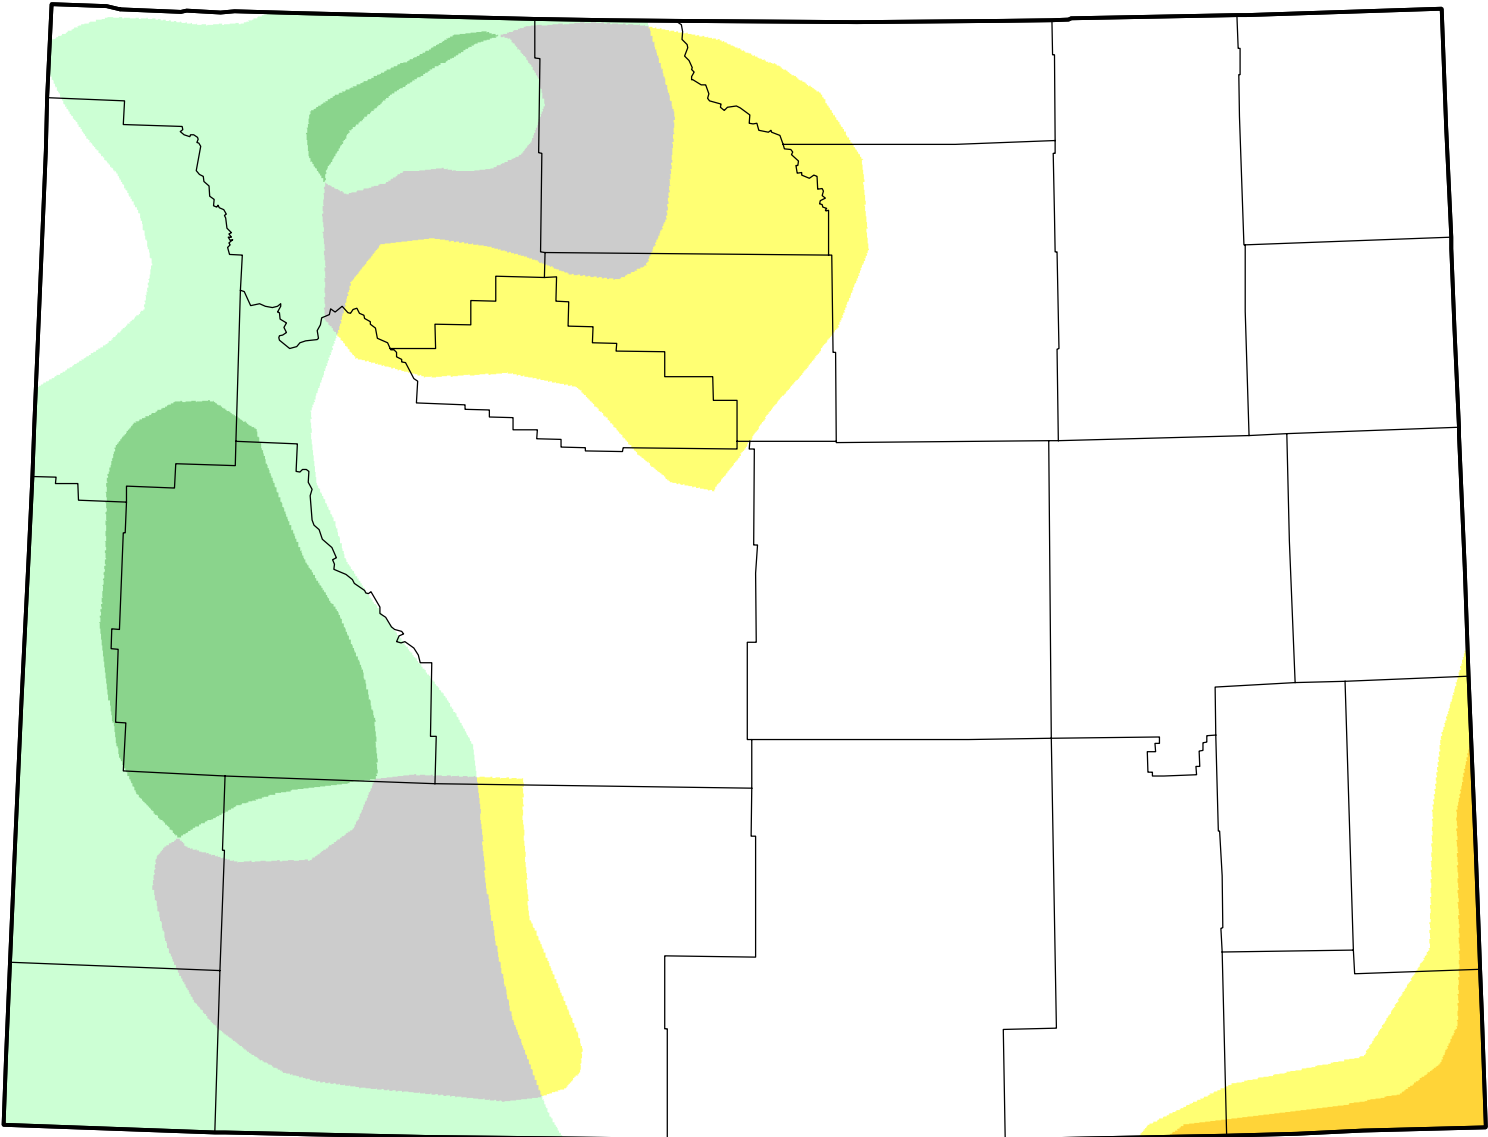

U.S. Drought Monitor Class Change - Wyoming

26 Week

March 1, 2011
compared to
September 2, 2010

droughtmonitor.unl.edu

-  5 Class Degradation
-  4 Class Degradation
-  3 Class Degradation
-  2 Class Degradation
-  1 Class Degradation
-  No Change
-  1 Class Improvement
-  2 Class Improvement
-  3 Class Improvement
-  4 Class Improvement
-  5 Class Improvement