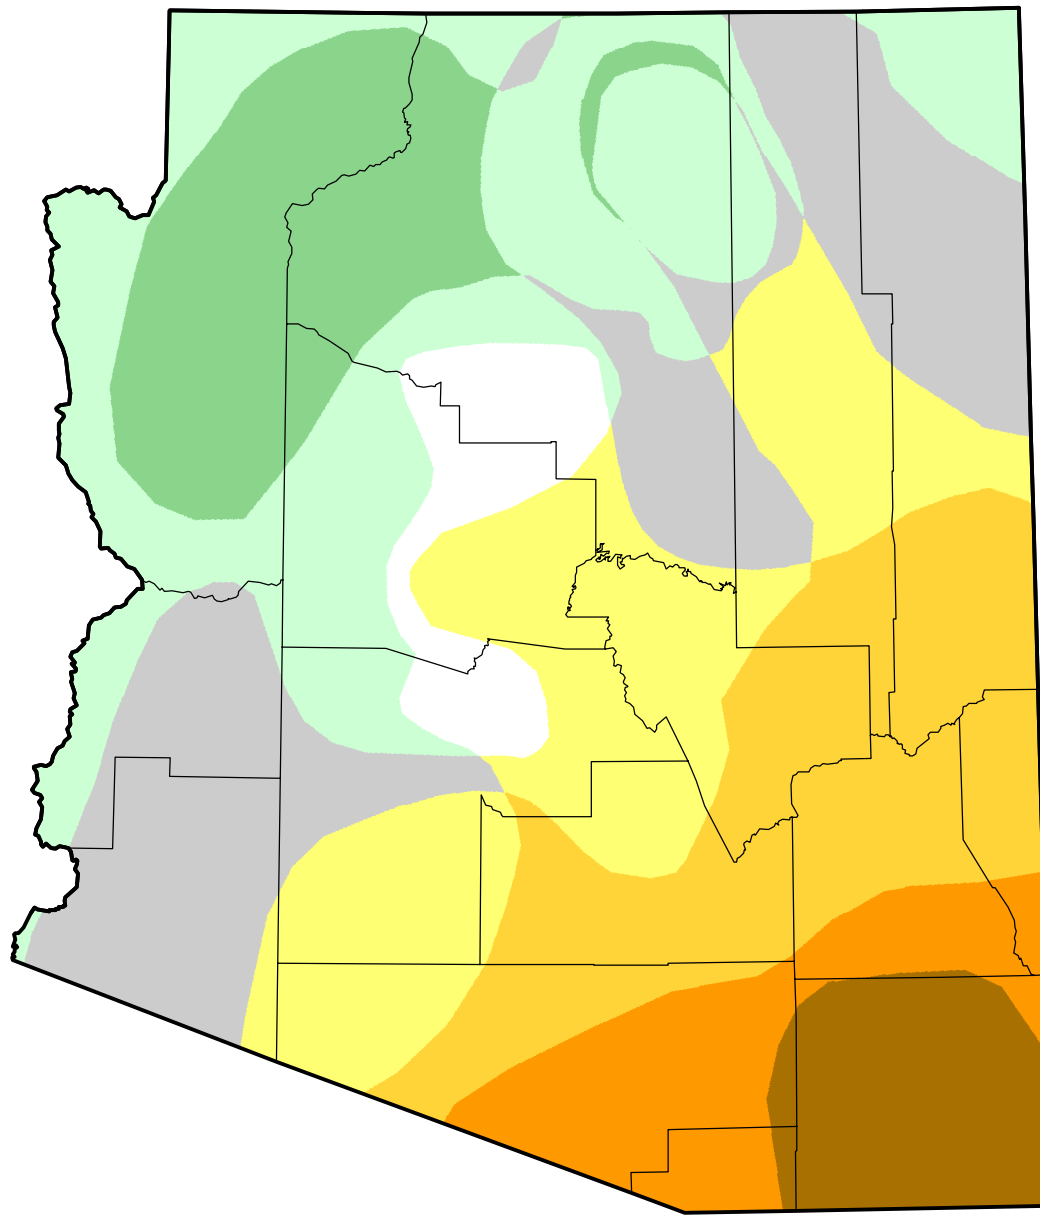

U.S. Drought Monitor Class Change - Arizona

Start of Water Year

March 8, 2011
compared to
September 30, 2010

droughtmonitor.unl.edu

- 5 Class Degradation
- 4 Class Degradation
- 3 Class Degradation
- 2 Class Degradation
- 1 Class Degradation
- No Change
- 1 Class Improvement
- 2 Class Improvement
- 3 Class Improvement
- 4 Class Improvement
- 5 Class Improvement