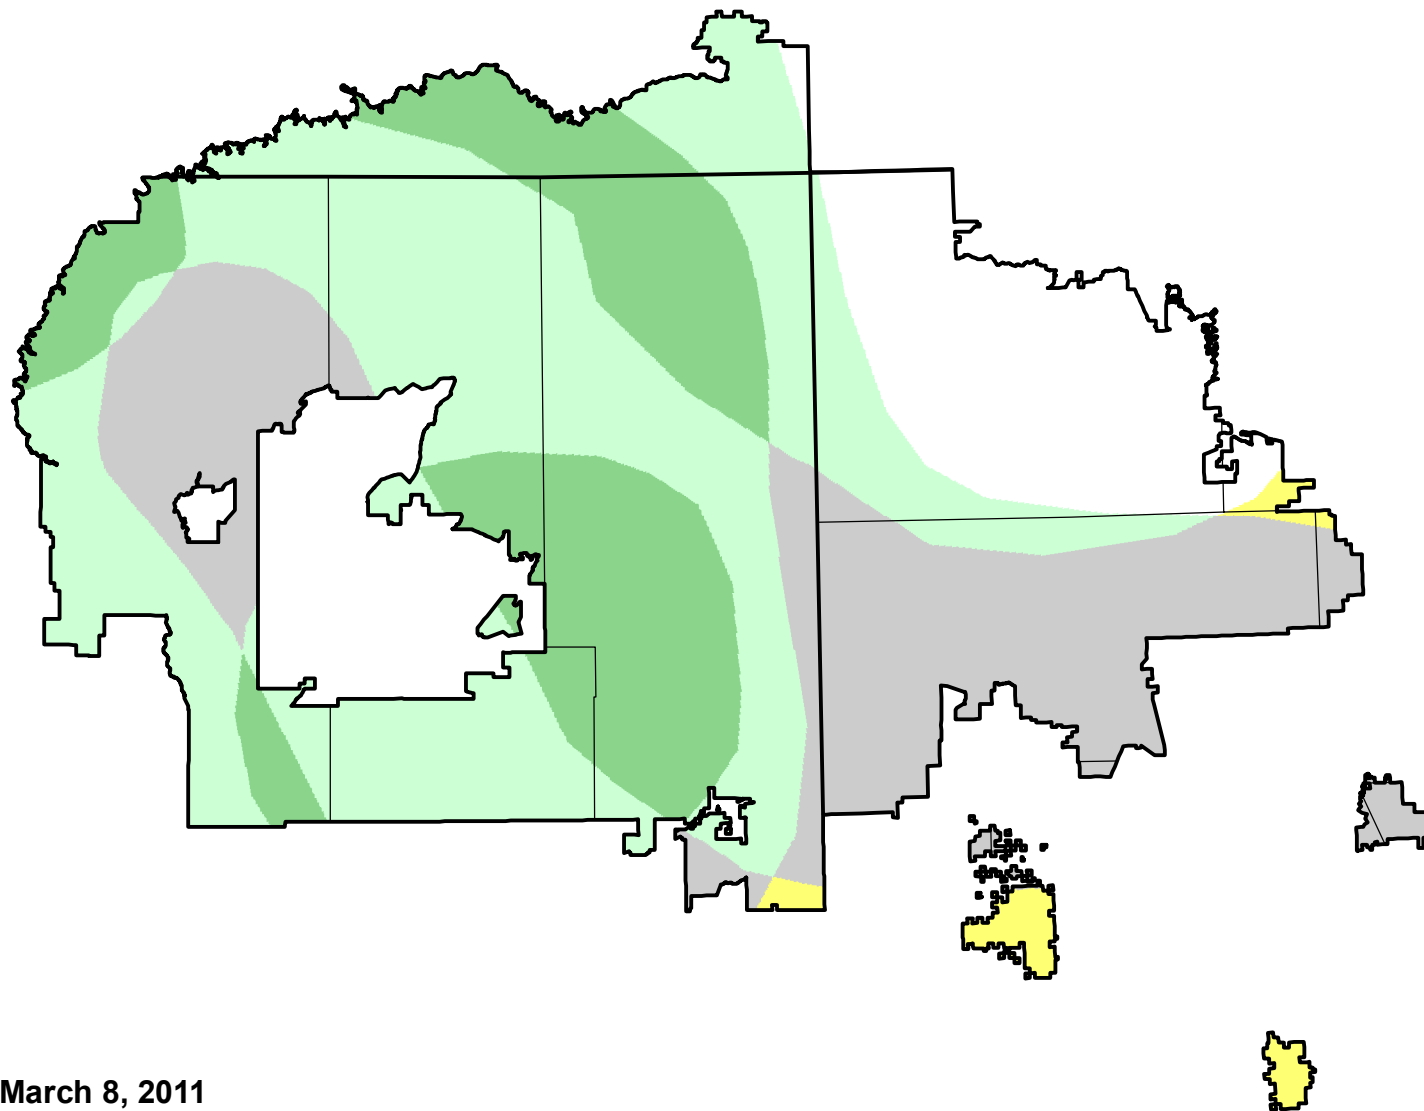

U.S. Drought Monitor Class Change - Navajo

52 Week

March 8, 2011
compared to
March 11, 2010

droughtmonitor.unl.edu

- | | |
|---|---------------------|
|  | 5 Class Degradation |
|  | 4 Class Degradation |
|  | 3 Class Degradation |
|  | 2 Class Degradation |
|  | 1 Class Degradation |
|  | No Change |
|  | 1 Class Improvement |
|  | 2 Class Improvement |
|  | 3 Class Improvement |
|  | 4 Class Improvement |
|  | 5 Class Improvement |