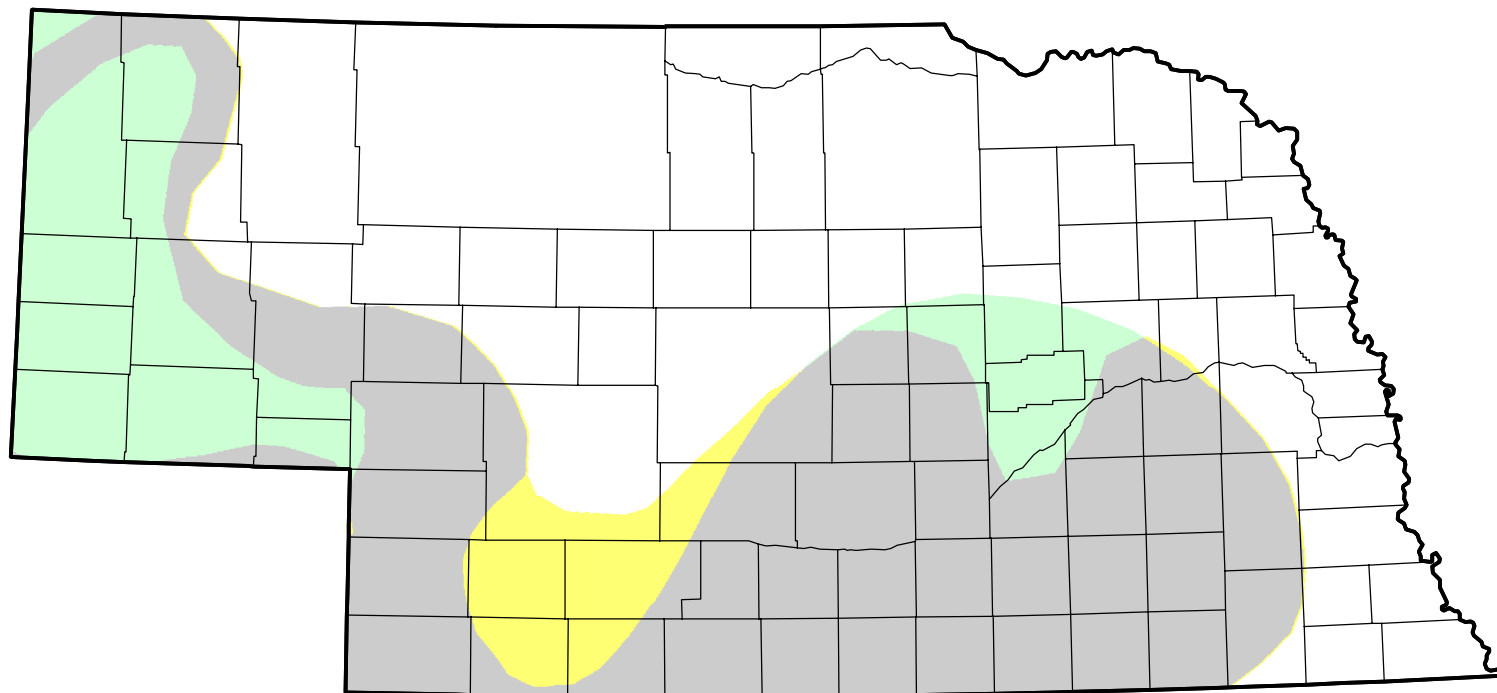

U.S. Drought Monitor Class Change - Nebraska

8 Week

March 8, 2011
compared to
January 13, 2011

droughtmonitor.unl.edu

-  5 Class Degradation
-  4 Class Degradation
-  3 Class Degradation
-  2 Class Degradation
-  1 Class Degradation
-  No Change
-  1 Class Improvement
-  2 Class Improvement
-  3 Class Improvement
-  4 Class Improvement
-  5 Class Improvement