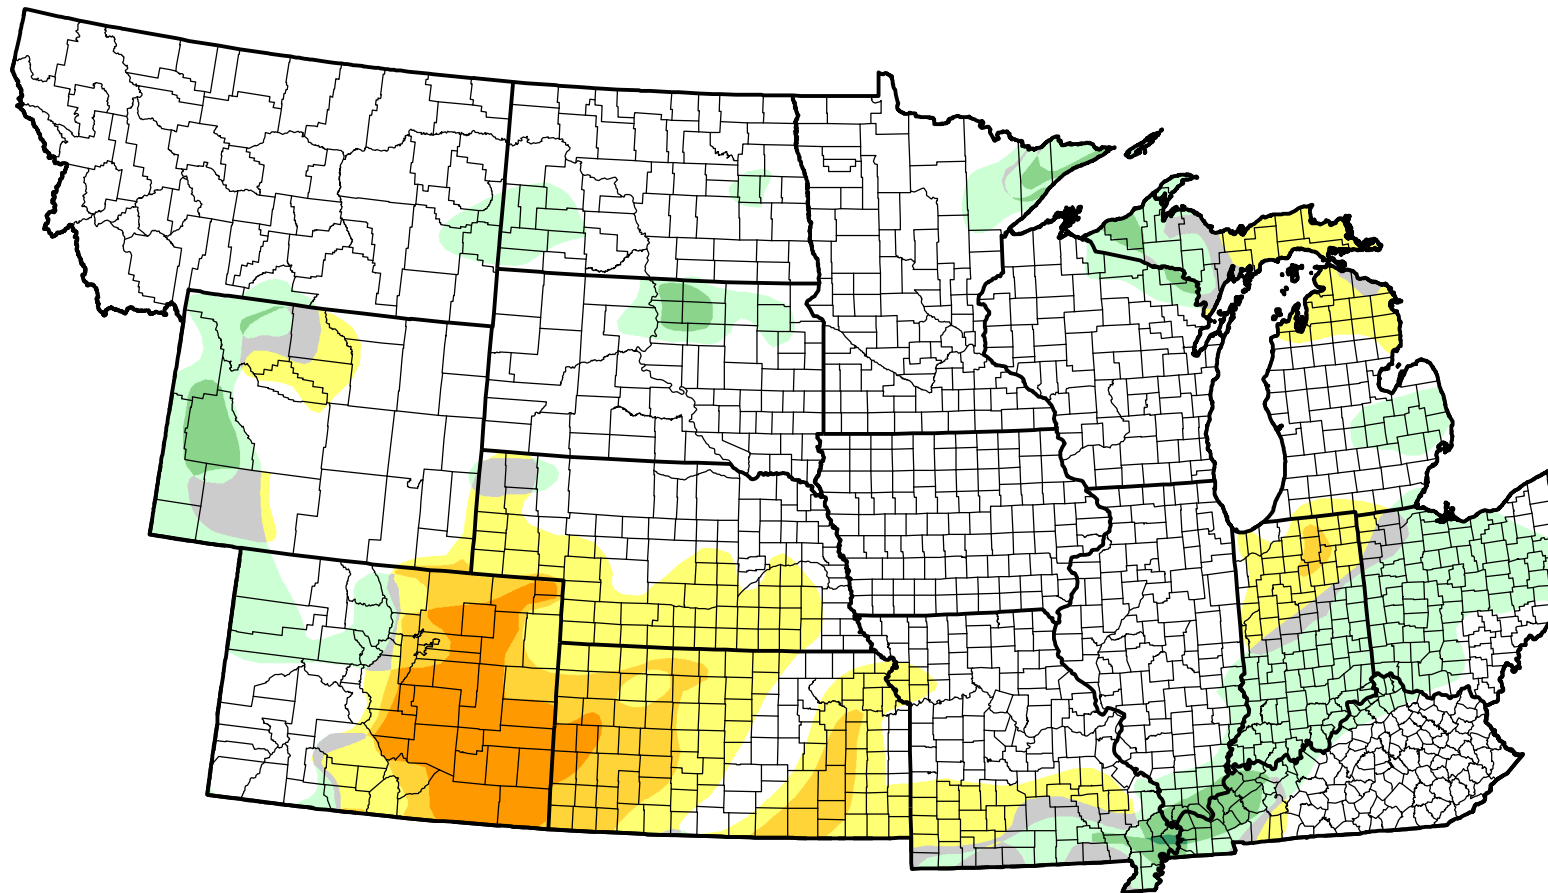

U.S. Drought Monitor Class Change - NWS Central 26 Week

-  5 Class Degradation
-  4 Class Degradation
-  3 Class Degradation
-  2 Class Degradation
-  1 Class Degradation
-  No Change
-  1 Class Improvement
-  2 Class Improvement
-  3 Class Improvement
-  4 Class Improvement
-  5 Class Improvement

March 8, 2011
compared to
September 9, 2010

droughtmonitor.unl.edu