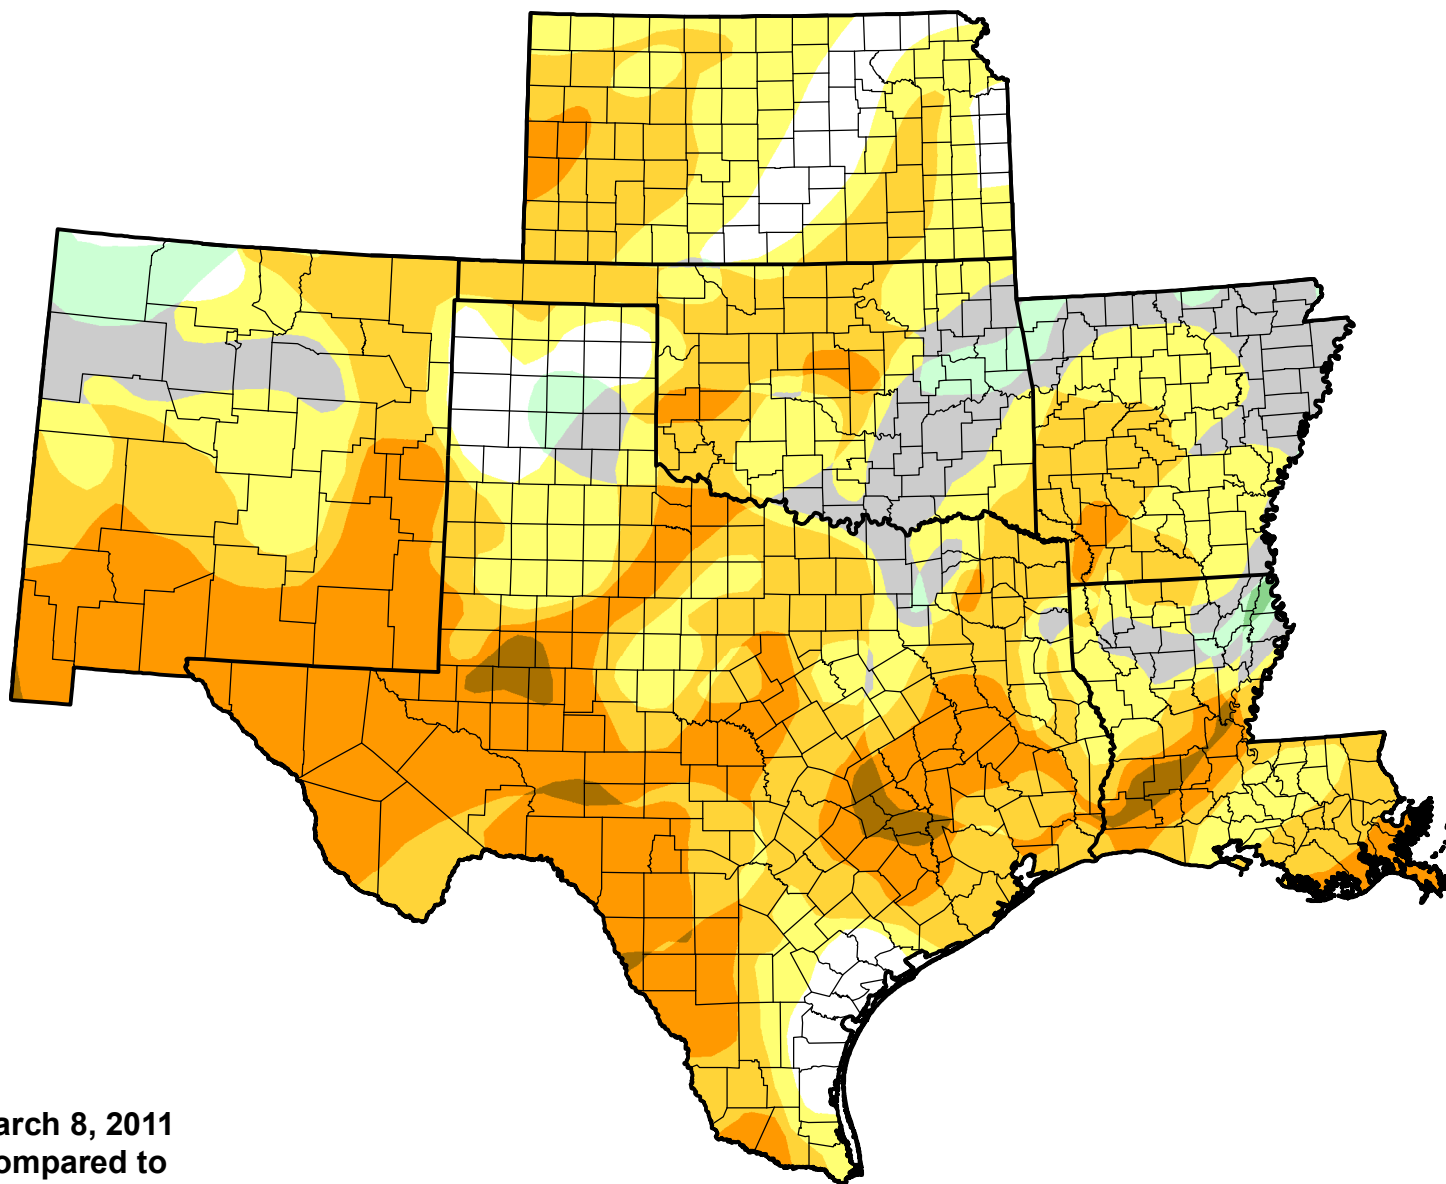

U.S. Drought Monitor Class Change - SCIPP

26 Week

March 8, 2011
compared to
September 9, 2010

droughtmonitor.unl.edu

- 5 Class Degradation
- 4 Class Degradation
- 3 Class Degradation
- 2 Class Degradation
- 1 Class Degradation
- No Change
- 1 Class Improvement
- 2 Class Improvement
- 3 Class Improvement
- 4 Class Improvement
- 5 Class Improvement