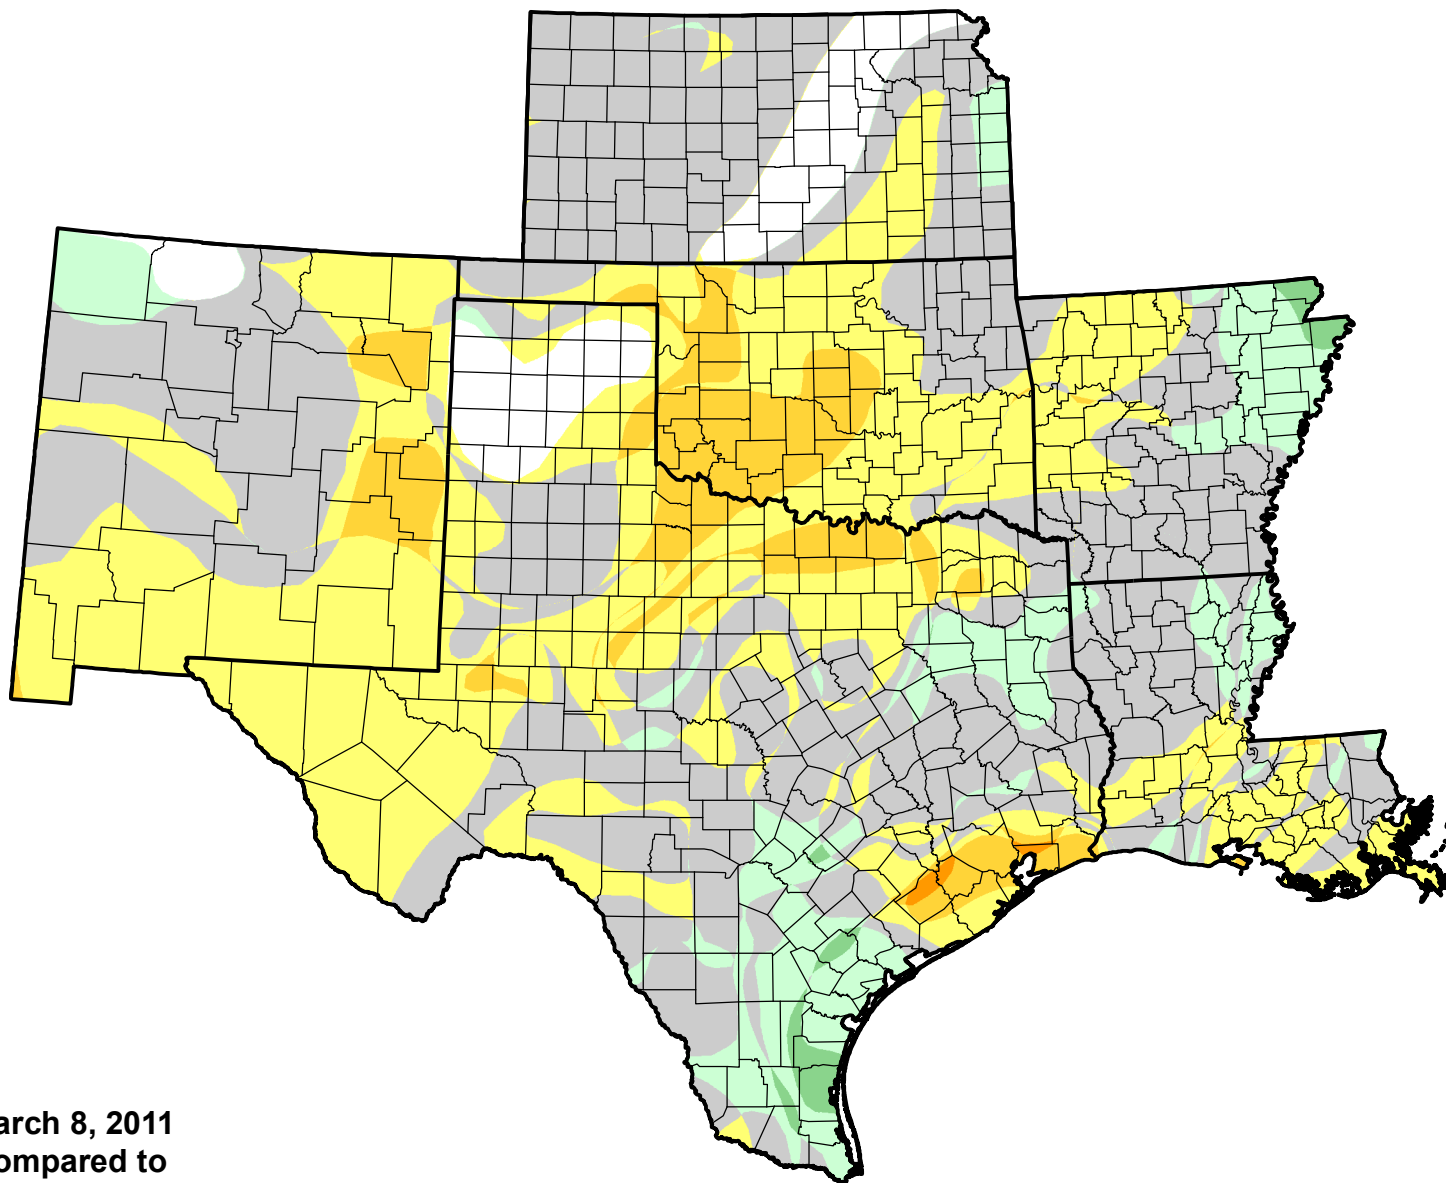

# U.S. Drought Monitor Class Change - SCIPP

Start of Calendar Year

March 8, 2011  
compared to  
January 6, 2011

[droughtmonitor.unl.edu](http://droughtmonitor.unl.edu)

-  5 Class Degradation
-  4 Class Degradation
-  3 Class Degradation
-  2 Class Degradation
-  1 Class Degradation
-  No Change
-  1 Class Improvement
-  2 Class Improvement
-  3 Class Improvement
-  4 Class Improvement
-  5 Class Improvement