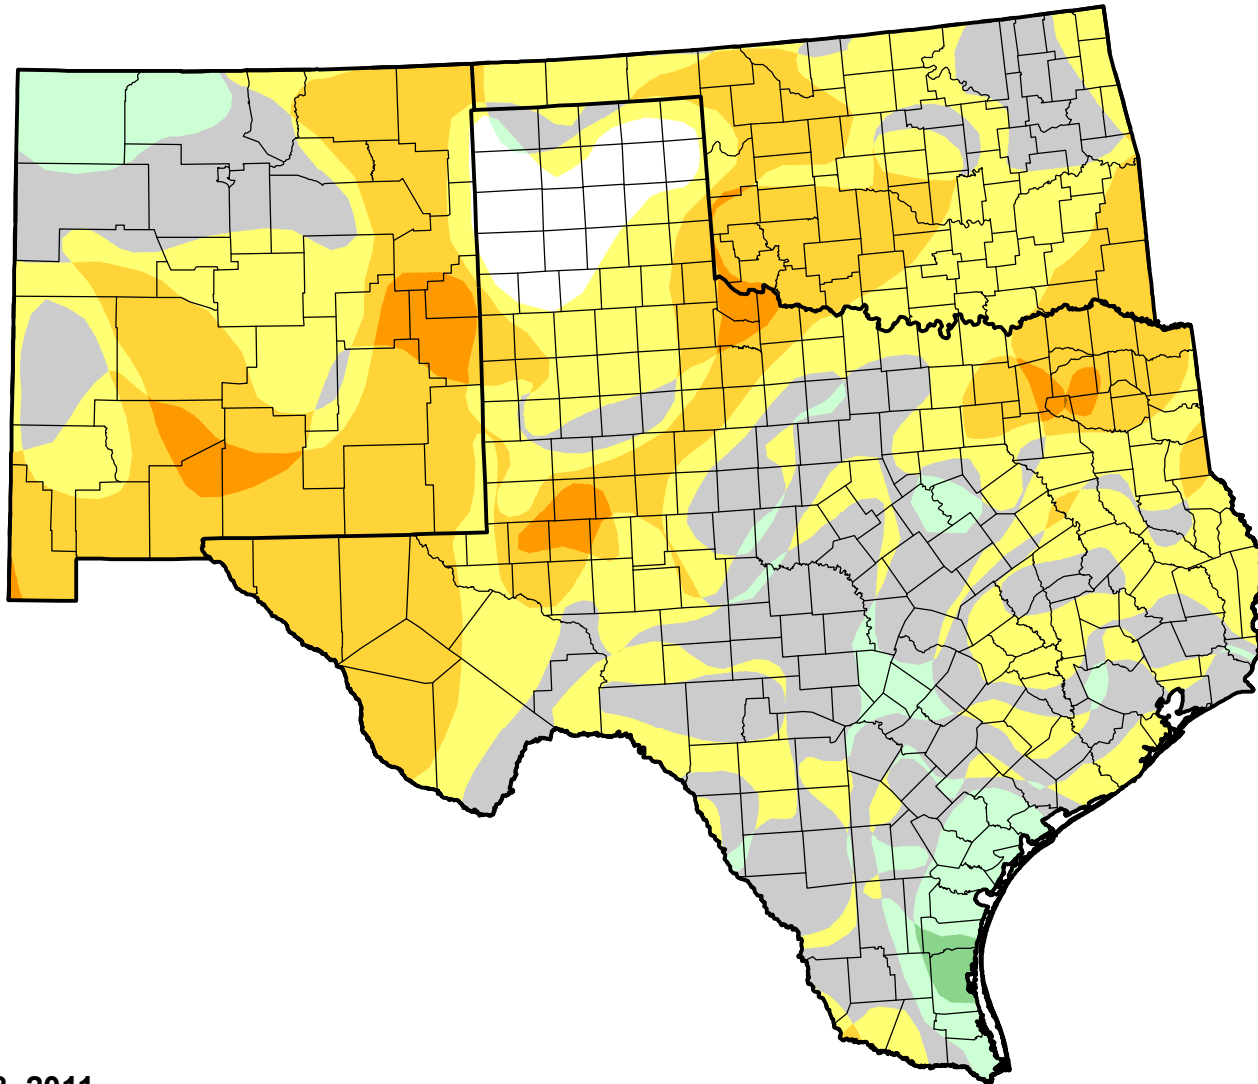

U.S. Drought Monitor Class Change - Southern Plains RDEWS

13 Week

March 8, 2011
compared to
December 9, 2010

droughtmonitor.unl.edu

-  5 Class Degradation
-  4 Class Degradation
-  3 Class Degradation
-  2 Class Degradation
-  1 Class Degradation
-  No Change
-  1 Class Improvement
-  2 Class Improvement
-  3 Class Improvement
-  4 Class Improvement
-  5 Class Improvement