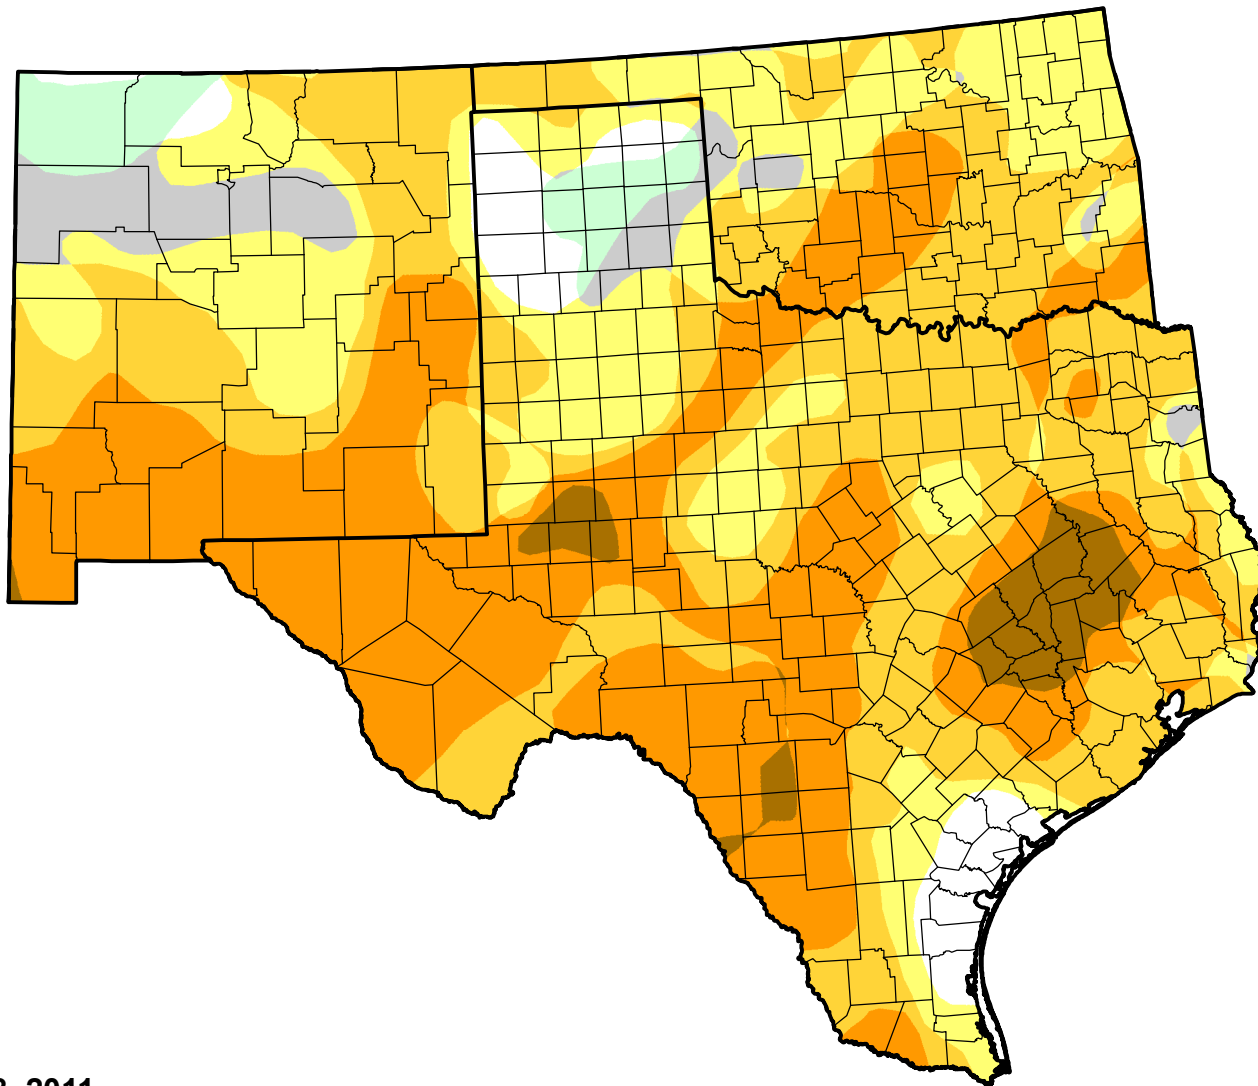

# U.S. Drought Monitor Class Change - Southern Plains RDEWS

Start of Water Year

March 8, 2011  
compared to  
September 30, 2010

[droughtmonitor.unl.edu](http://droughtmonitor.unl.edu)

-  5 Class Degradation
-  4 Class Degradation
-  3 Class Degradation
-  2 Class Degradation
-  1 Class Degradation
-  No Change
-  1 Class Improvement
-  2 Class Improvement
-  3 Class Improvement
-  4 Class Improvement
-  5 Class Improvement